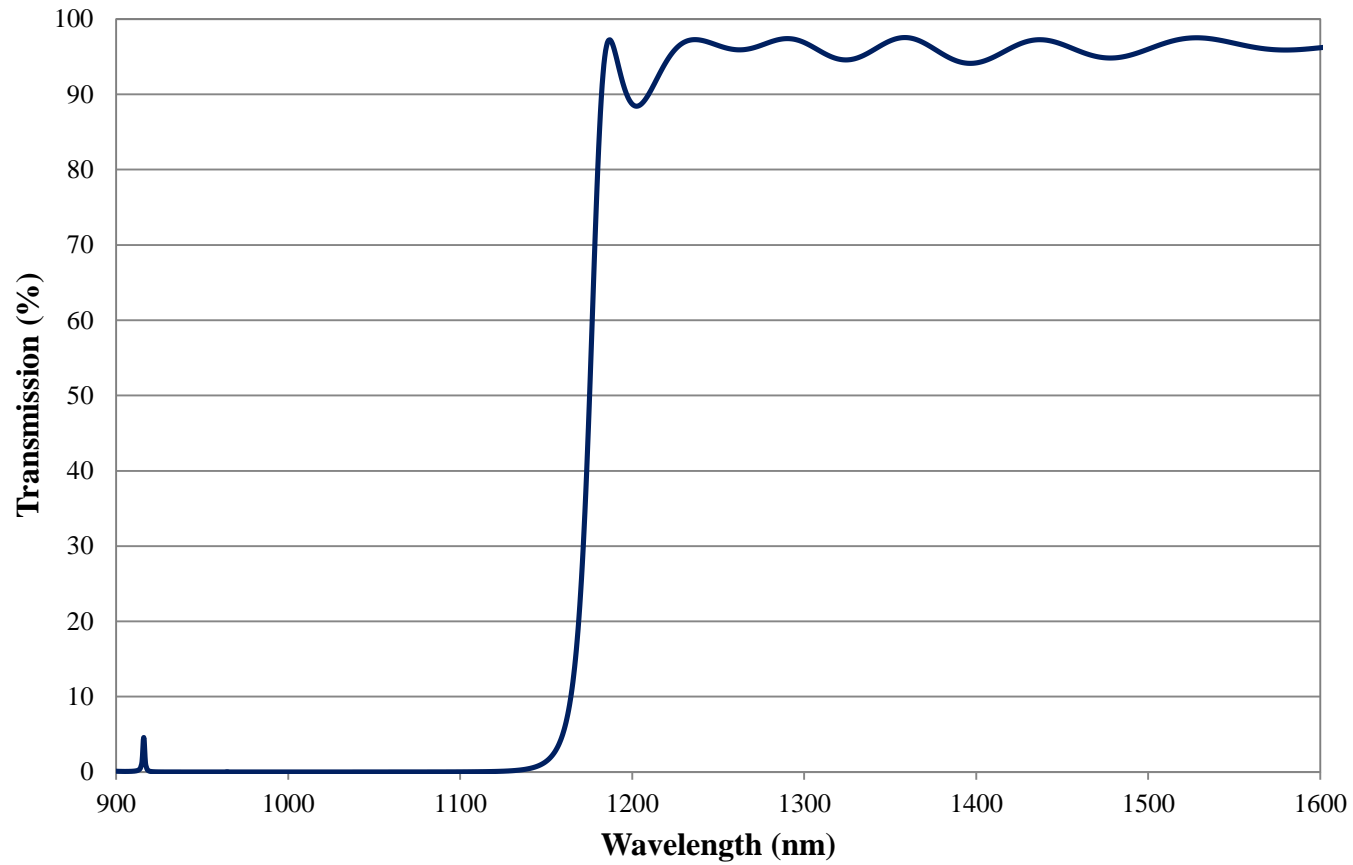

## 1175nm Techspec Longpass Filter: OD >2.0 Coating Performance FOR REFERENCE ONLY