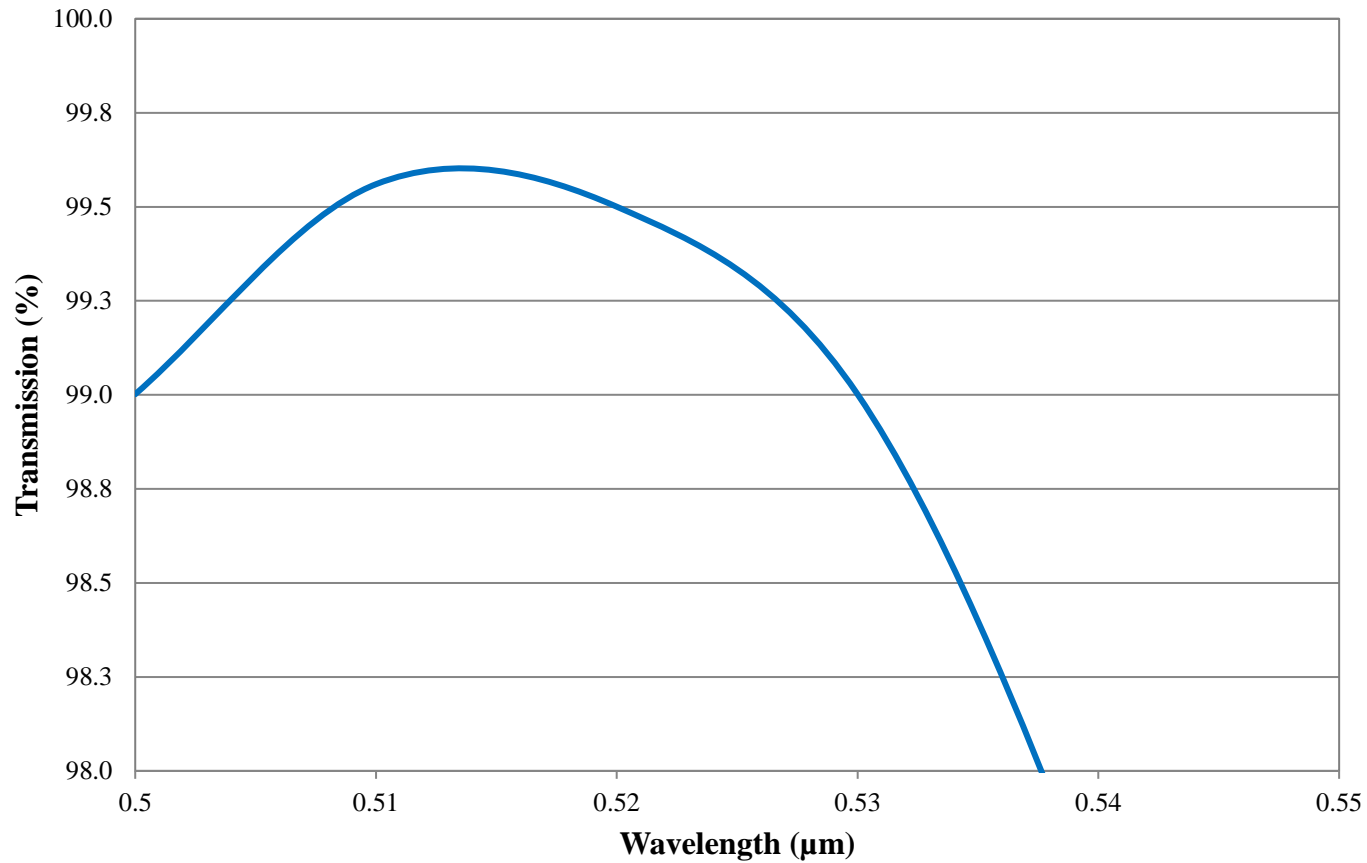

Transmission Curve

Edmund Optics Inc.
USA | Asia | Europe

Windows for 515/1030nm, 0.80 NA, foXXus Objective FOR REFERENCE ONLY

TRANSMISSION CURVE

Transmission Curve

Edmund Optics Inc.
USA | Asia | Europe

Windows for 515/1030nm, 0.80 NA, foXXus FOR REFERENCE ONLY

TRANSMISSION CURVE