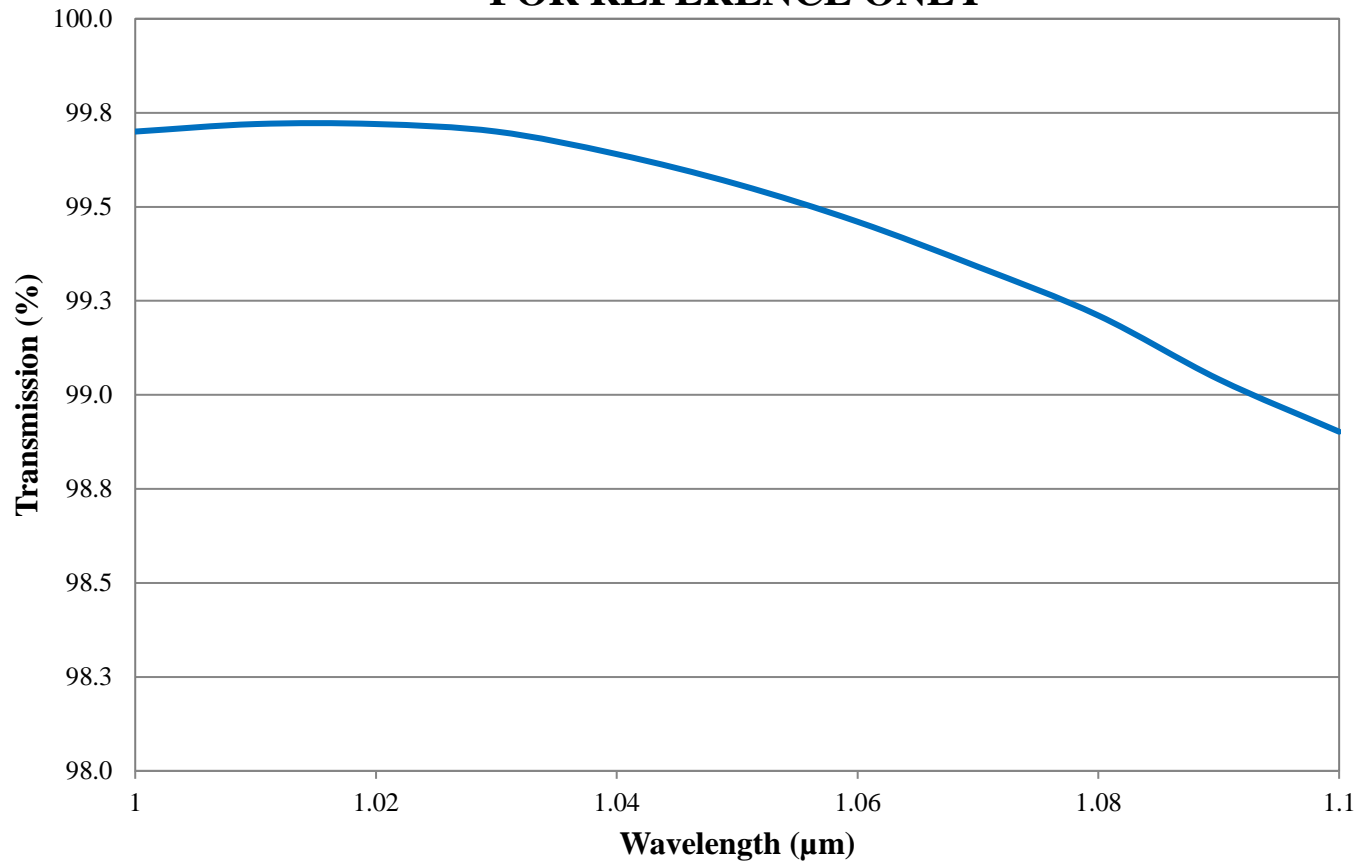

Transmission Curve

Edmund Optics Inc.
USA | Asia | Europe

Windows for 515/1030nm, 0.80 NA, foXXus Objective FOR REFERENCE ONLY

TRANSMISSION CURVE

Transmission Curve

Edmund Optics Inc.
USA | Asia | Europe

Windows for 515/1030nm, 0.80 NA, foXXus FOR REFERENCE ONLY

TRANSMISSION CURVE