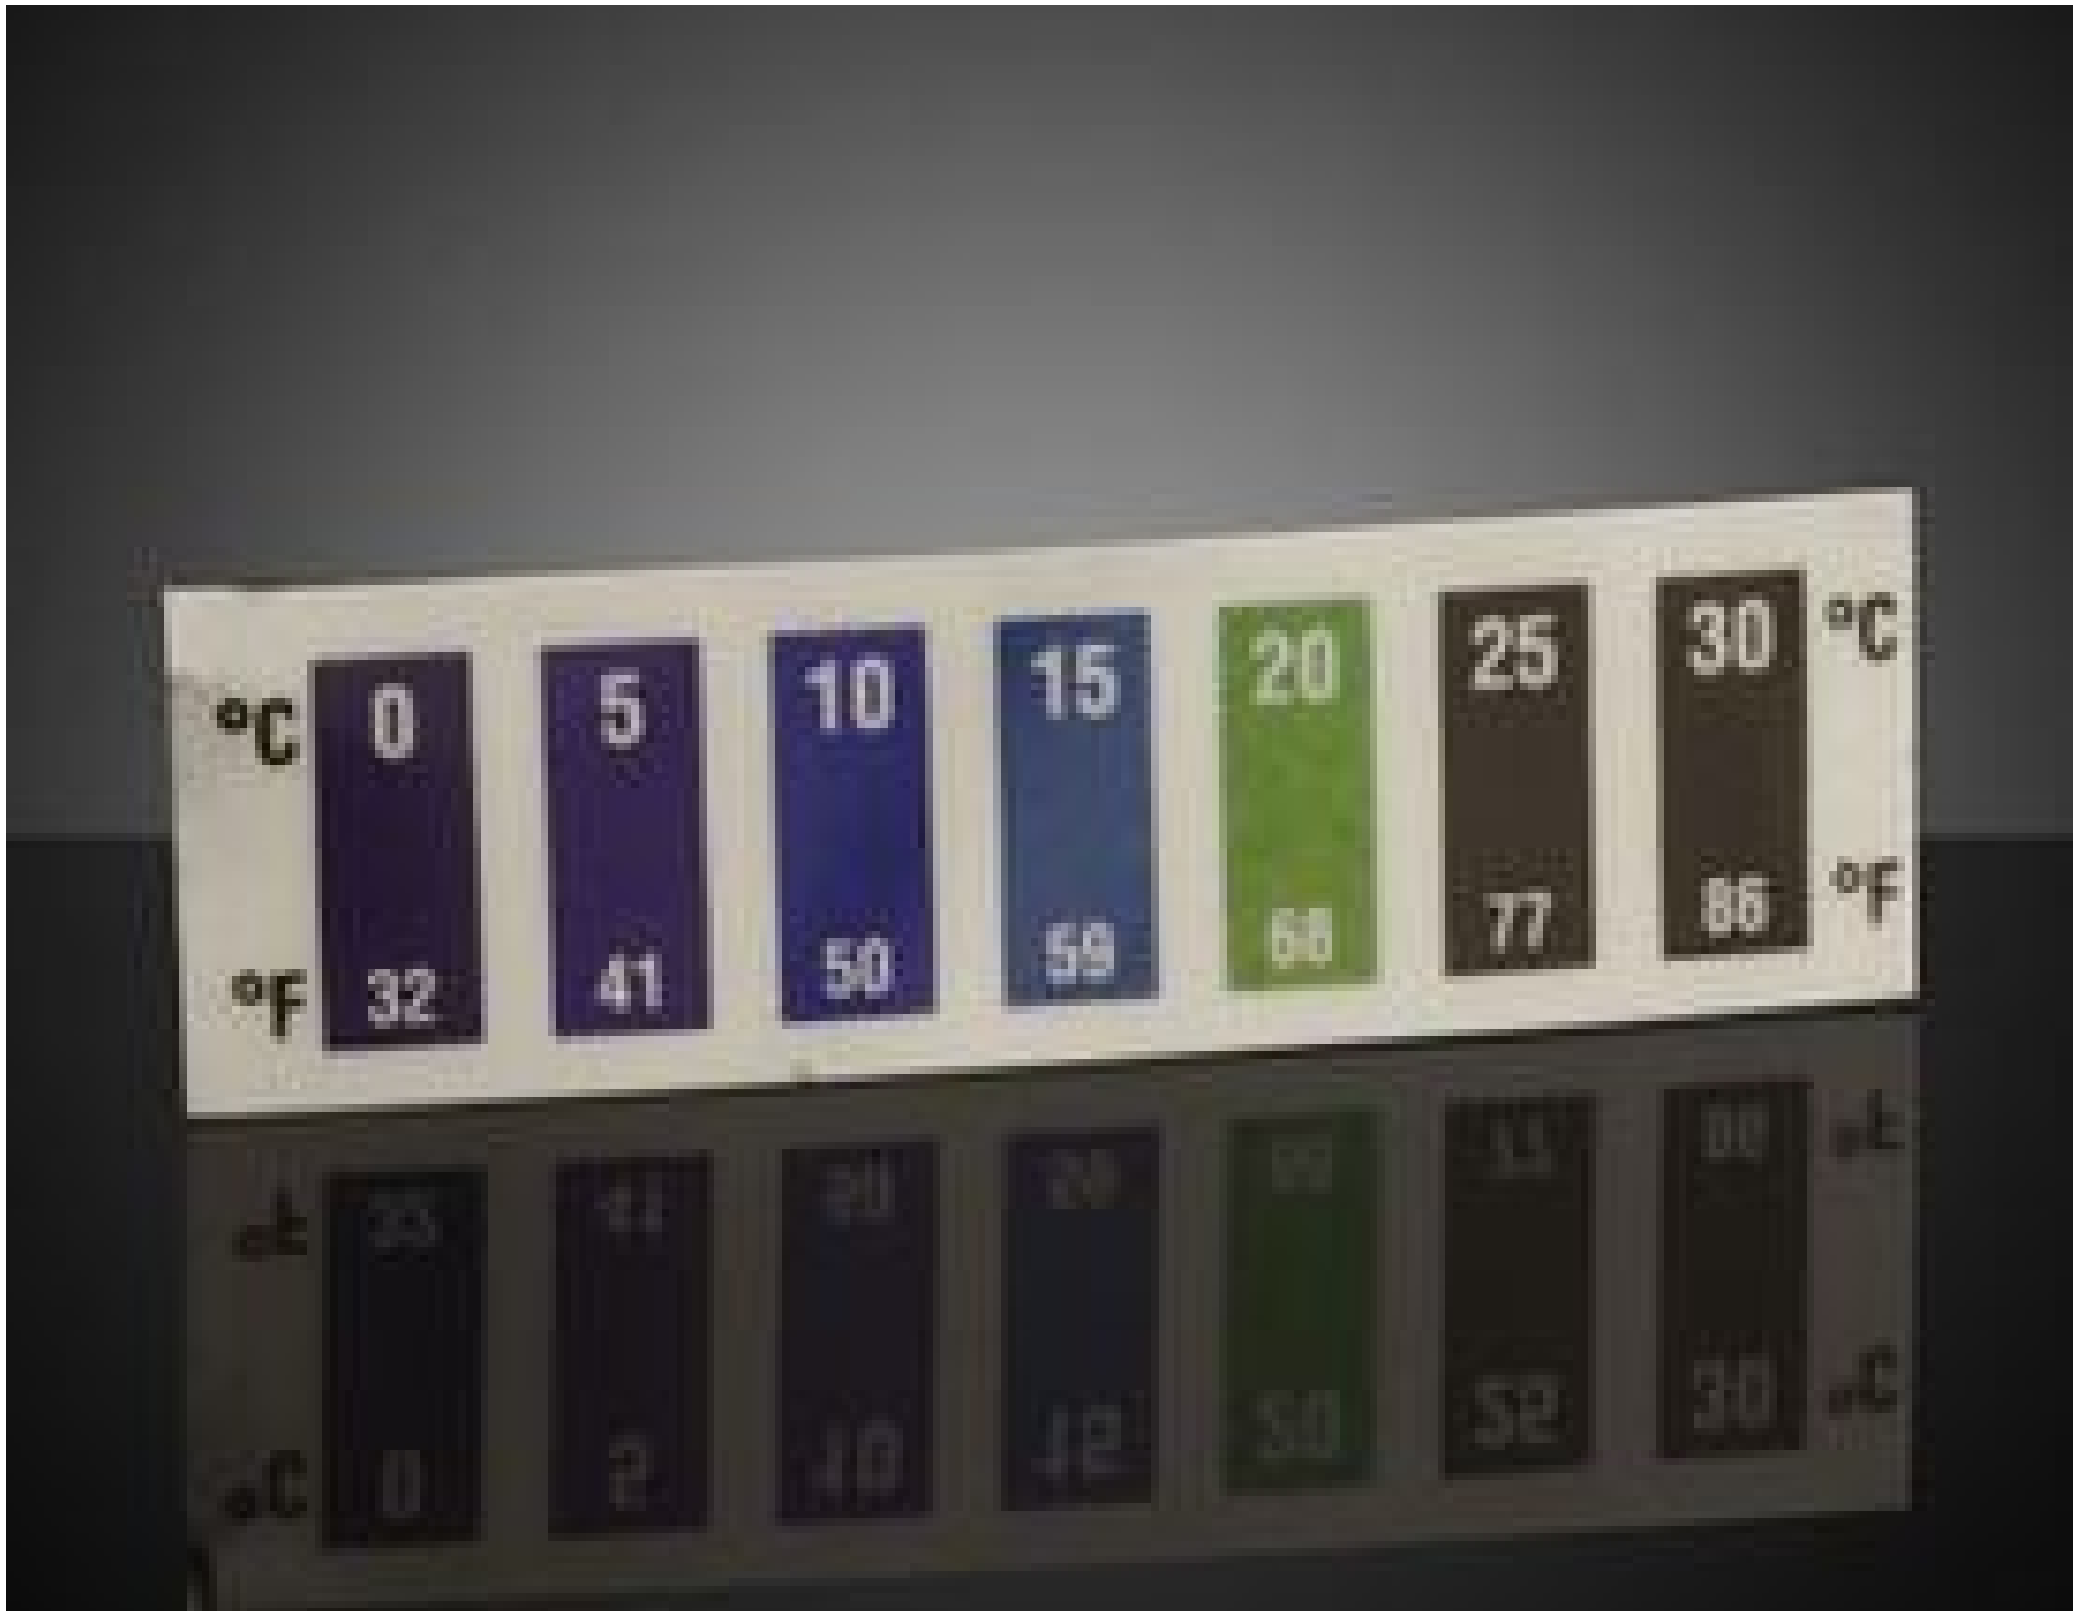

## 0 - 30°C Temp Range, Liquid Crystal Thermometers (10/Pack)

0 - 30°C Temp Range, Liquid Crystal Thermometers (10/Pack)

Stock #16-783 **1 In Stock**

⊖ 1 ⊕ A\$40<sup>00</sup>

**ADD TO CART**

### Physical & Mechanical Properties

Dimensions (mm):  
12.5 x 45

Measurement Accuracy (°C):  
±1

## Product Details

- Reversible Color Change Thermometers
- Instant Response and Continuous Readout
- 30 Celsius Degrees Ranges between 0 to 120°C

Liquid Crystal Thermometers are self-adhesive temperature indicators with instant response that provide a continuous readout of temperature. These thermometers are divided into 7 elements, each corresponding to a 5 Celsius degrees increment of their specified temperature range. Each element changes in sequence of orange to yellow (below specified temperature), green (at specified temperature), and blue (above specified temperature). Liquid Crystal Thermometers are available with 30 Celsius degrees temperature ranges between 0 to 120°C and are ideal for drying, curing, process control, or general temperature monitoring applications. These thermometers are reversible and will change color in opposite order (blue, green, yellow, orange) as temperature decreases.

## Technical Information

Liquid Crystal Thermometers are calibrated to turn green when the listed temperature is achieved. If green is not visible, the temperature will be midway between the elements that are blue and orange. Elements turn blue when they surpass their listed temperature and orange when they are just below their listed temperature.