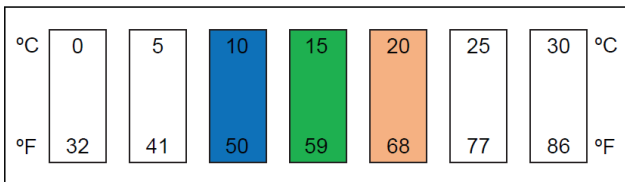

Regulatory Compliance

RoHS 2015:
[Compliant](#)

Certificate of Conformance:
[View](#)

Reach 247:
[Compliant](#)

Product Details

- Reversible Color Change Thermometers
- Instant Response and Continuous Readout
- 30 Celsius Degrees Ranges between 0 to 120°C

Liquid Crystal Thermometers are self-adhesive temperature indicators with instant response that provide a continuous readout of temperature. These thermometers are divided into 7 elements, each corresponding to a 5 Celsius degrees increment of their specified temperature range. Each element changes in sequence of orange to yellow (below specified temperature), green (at specified temperature), and blue (above specified temperature). Liquid Crystal Thermometers are available with 30 Celsius degrees temperature ranges between 0 to 120°C and are ideal for drying, curing, process control, or general temperature monitoring applications. These thermometers are reversible and will change color in opposite order (blue, green, yellow, orange) as temperature decreases.

Technical Information