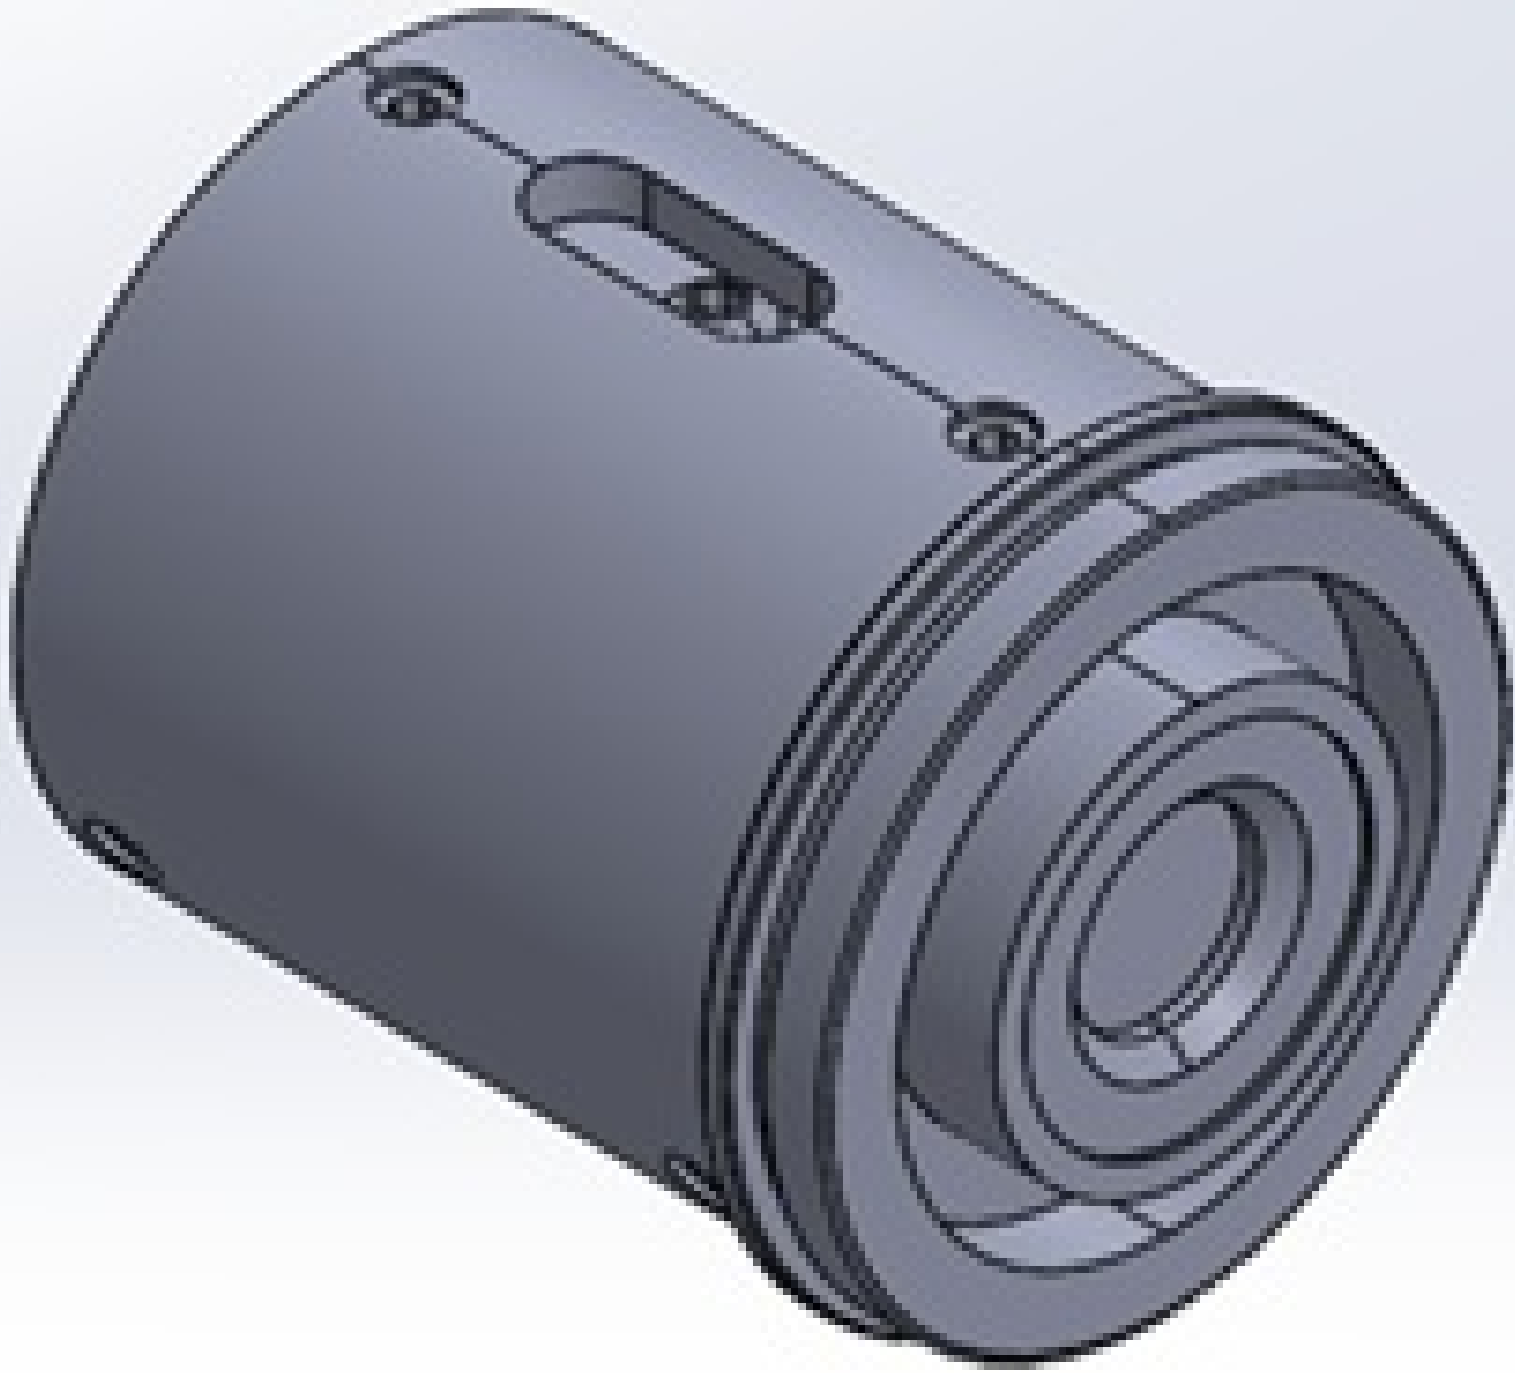

0.8X Mini-Camera Tube

Stock #89-872 [CONTACT US](#)

- 1 + A\$1,455⁰⁰

[ADD TO CART](#)

Volume Pricing

Qty 1+	A\$1,455.00 each
Need More?	Request Quote

Product Downloads

General

Camera Tube (One Required) **Note:**

Modular High Magnification Zoom Lens **Type:**

0.8X Mini-Camera Tube **Title:**

Optical Properties

0.8X **Magnification:**

Regulatory Compliance

[Compliant](#) **RoHS 2015:**

7X and 12.5X High Precision Zoom Lenses are modular lens systems that consist of a camera mount, camera tube, core module, lower function module, and lower lens. Added versatility is achieved by swapping out modules to change magnification, field of view, or the optical pathway. 7X and 12.5X High Precision Zoom Lenses are compatible with M26 x 36 TPI Mitutoyo-style objectives and with camera sensor coverages and mounts ranging from C-Mount to F-Mount and to 35mm DSLR cameras. 50/50 and 90° cubes are available to introduce right angle turns or to support multiple imaging paths. A motor controller for multi-axis zoom and focus functionality is also available and can be connected to USB, Ethernet, or RS-232/422/285 ports.