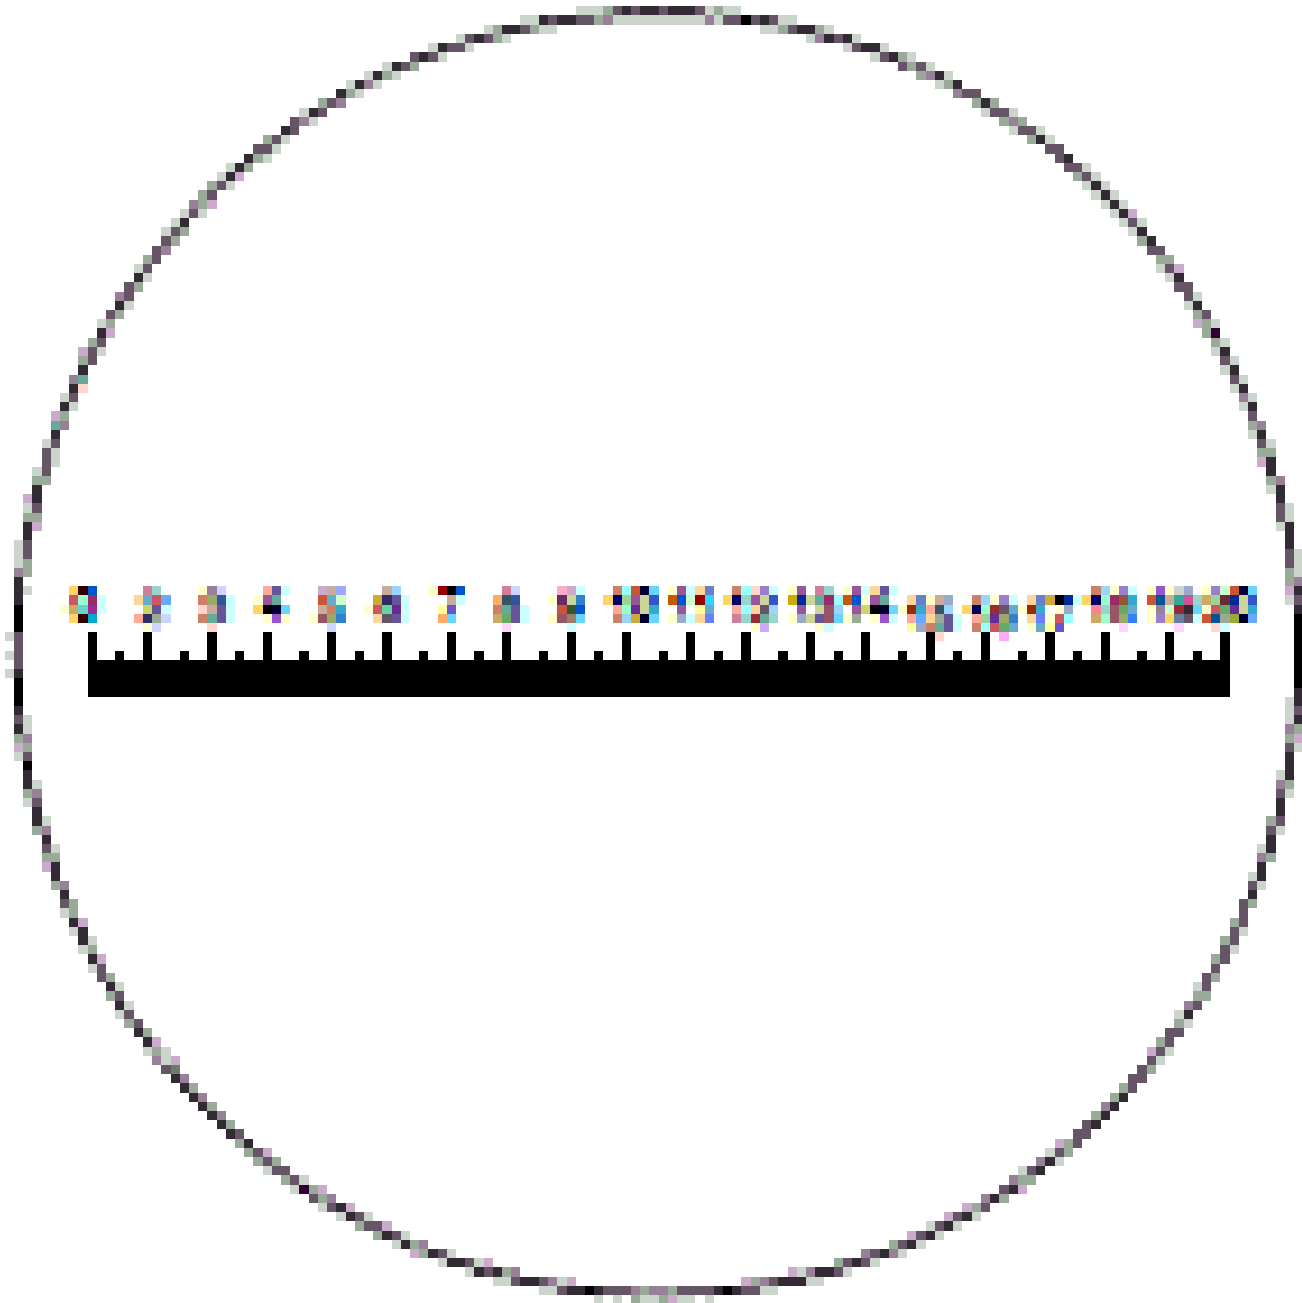

10X Illuminated Loupe w/ Linear Scale

Linear Scale

Stock **#39-100** [CONTACT US](#)

⊖ 1 ⊕ **A\$291²⁰**

ADD TO CART

Volume Pricing

Qty 1-4	A\$291.20 each
Qty 5-9	A\$256.16 each
Qty 10+	A\$226.88 each
Need More?	Request Quote

Product Downloads

Physical & Mechanical Properties

Field of View (inches):
1.00

Diameter of Included Lens (inches):
0.75

Diameter of Compatible Reticle (mm):
35.00

1.75 **Height (inches):**

Optical Properties

10X **Magnification:**

0.65 **Working Distance (inches):**

Regulatory Compliance

[View](#) **Certificate of Conformance:**

Product Details

Illuminated Loupe with Scale

This magnifier is built into a fully removable flashlight-type assembly for illumination. Includes a hard-shell vinyl case. Requires two "C" batteries, not included. Unit measures 1-3/8" Dia x 7"L, weighs 3.5 oz 7X includes a 26mm diameter reticle with a scale of 0 - 20mm in 0.1mm increments. 10X includes a 35mm diameter reticle with a scale of 15 - 0 - 15mm in 0.1mm increments.

- 7X and 10X Magnifications Available
- Choose from Loupe, Illuminated Loupe and Loupe Sets
- Reticle Included with Each Option

Peak 7X or 10X Measuring Loupes come with a removable glass reticle scale placed in direct contact with the work to be measured for precise comparison. Additional [reticles](#) are also available. All models feature smooth-helicoid twist focus and fully coated achromatic lens systems for color correct flat field viewing. Peak 7X or 10X Measuring Loupes are offered in with a singular loupe, an illuminated loupe, and loupe sets. The included lens features a 0.75" diameter.