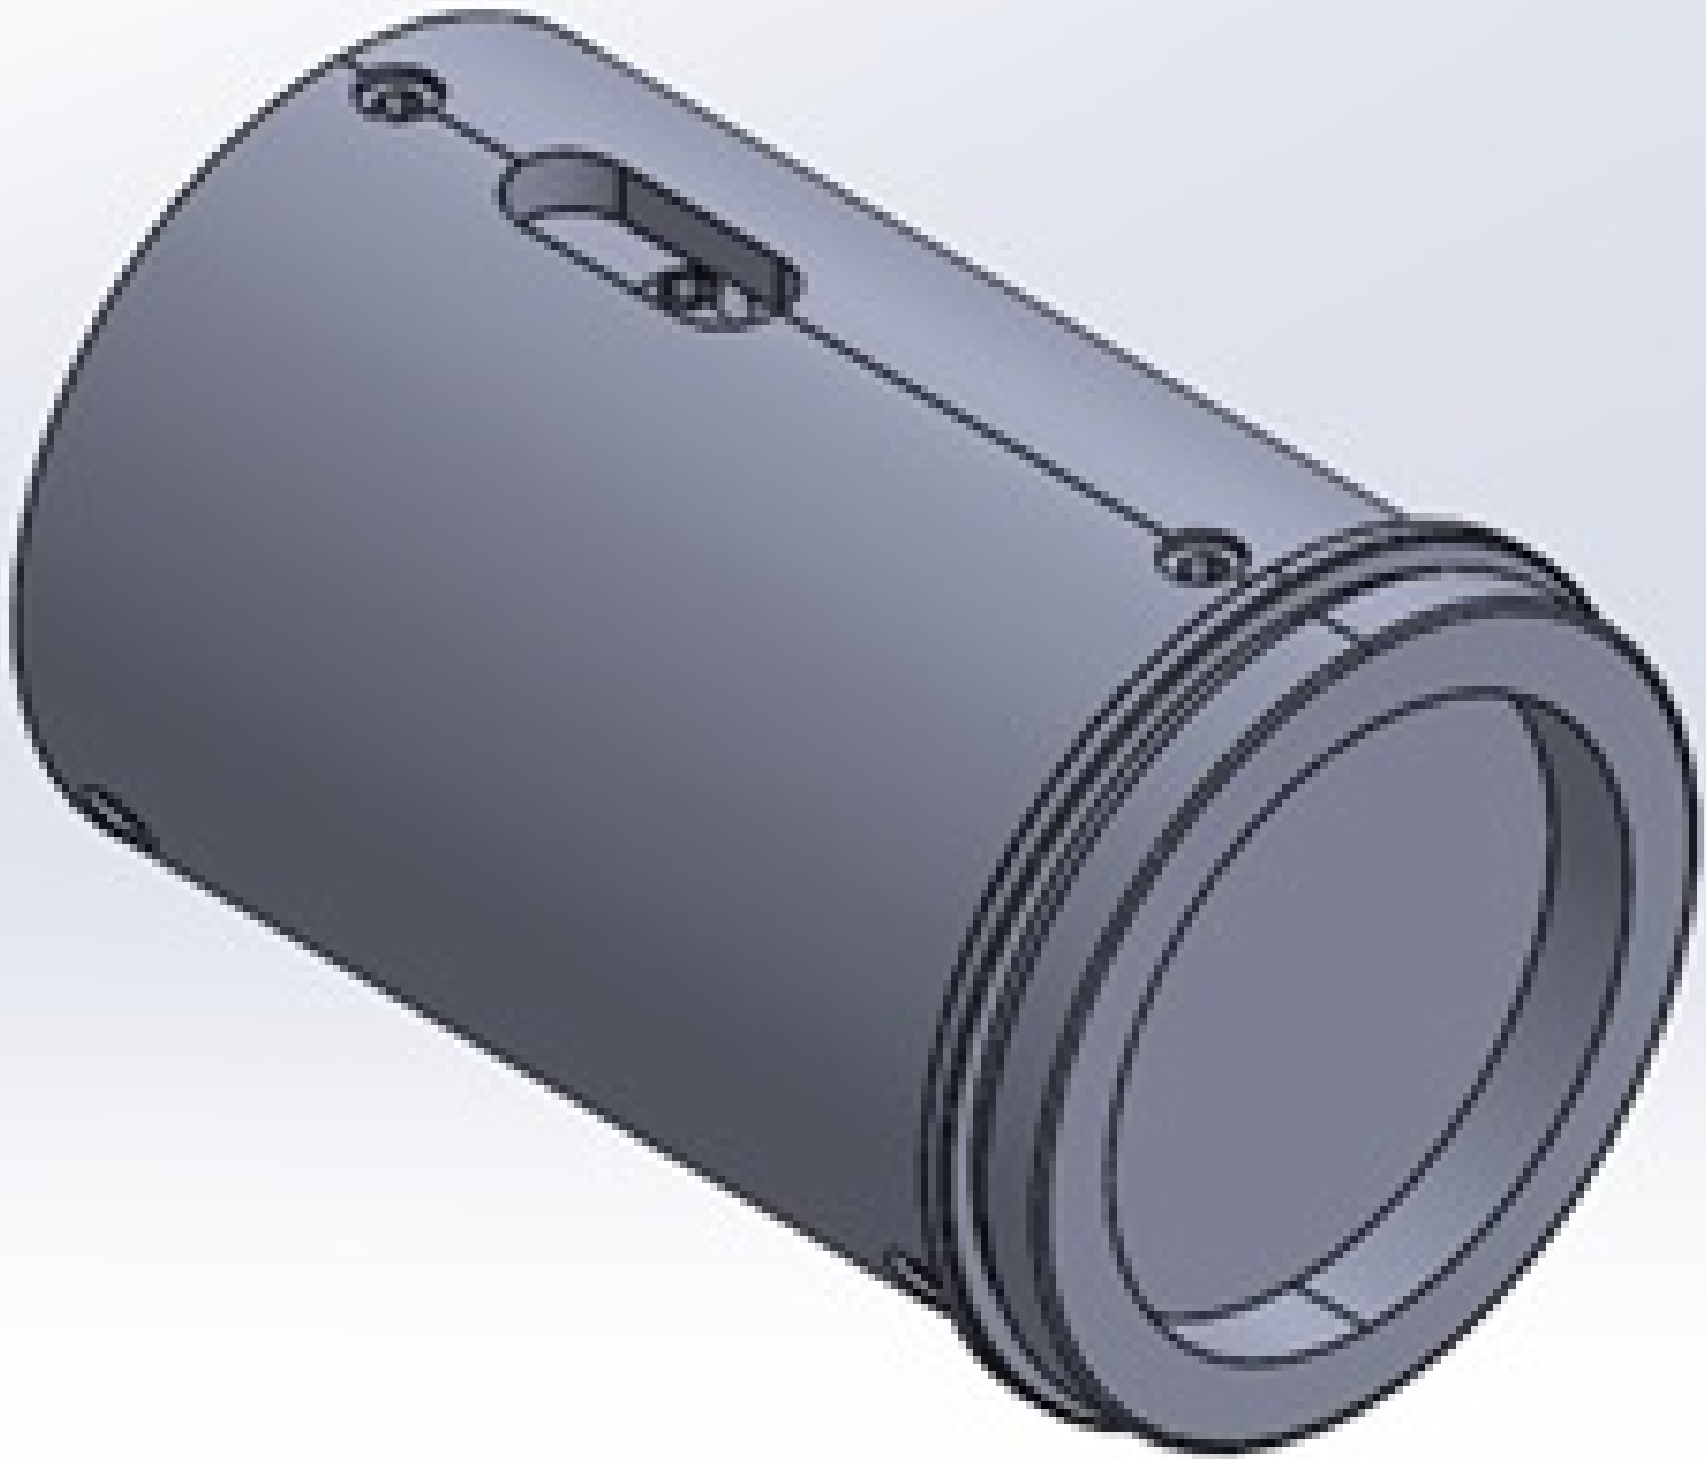

## 1.0X Mini-Camera Tube

Stock **#89-873** [CONTACT US](#)

1  **A\$1,455<sup>00</sup>**

[ADD TO CART](#)

#### General

Camera Tube (One Required)

**Note:**

Modular High Magnification Zoom Lens

**Type:**

1.0X Mini-Camera Tube

**Title:**

7X and 12.5X High Precision Zoom Lenses are modular lens systems that consist of a camera mount, camera tube, core module, lower function module, and lower lens. Added versatility is achieved by swapping out modules to change magnification, field of view, or the optical pathway. 7X and 12.5X High Precision Zoom Lenses are compatible with M26 x 36 TPI Mitutoyo-style objectives and with camera sensor coverages and mounts ranging from C-Mount to F-Mount and to 35mm DSLR cameras. 50/50 and 90° cubes are available to introduce right angle turns or to support multiple imaging paths. A motor controller for multi-axis zoom and focus functionality is also available and can be connected to USB, Ethernet, or RS-232/422/285 ports.