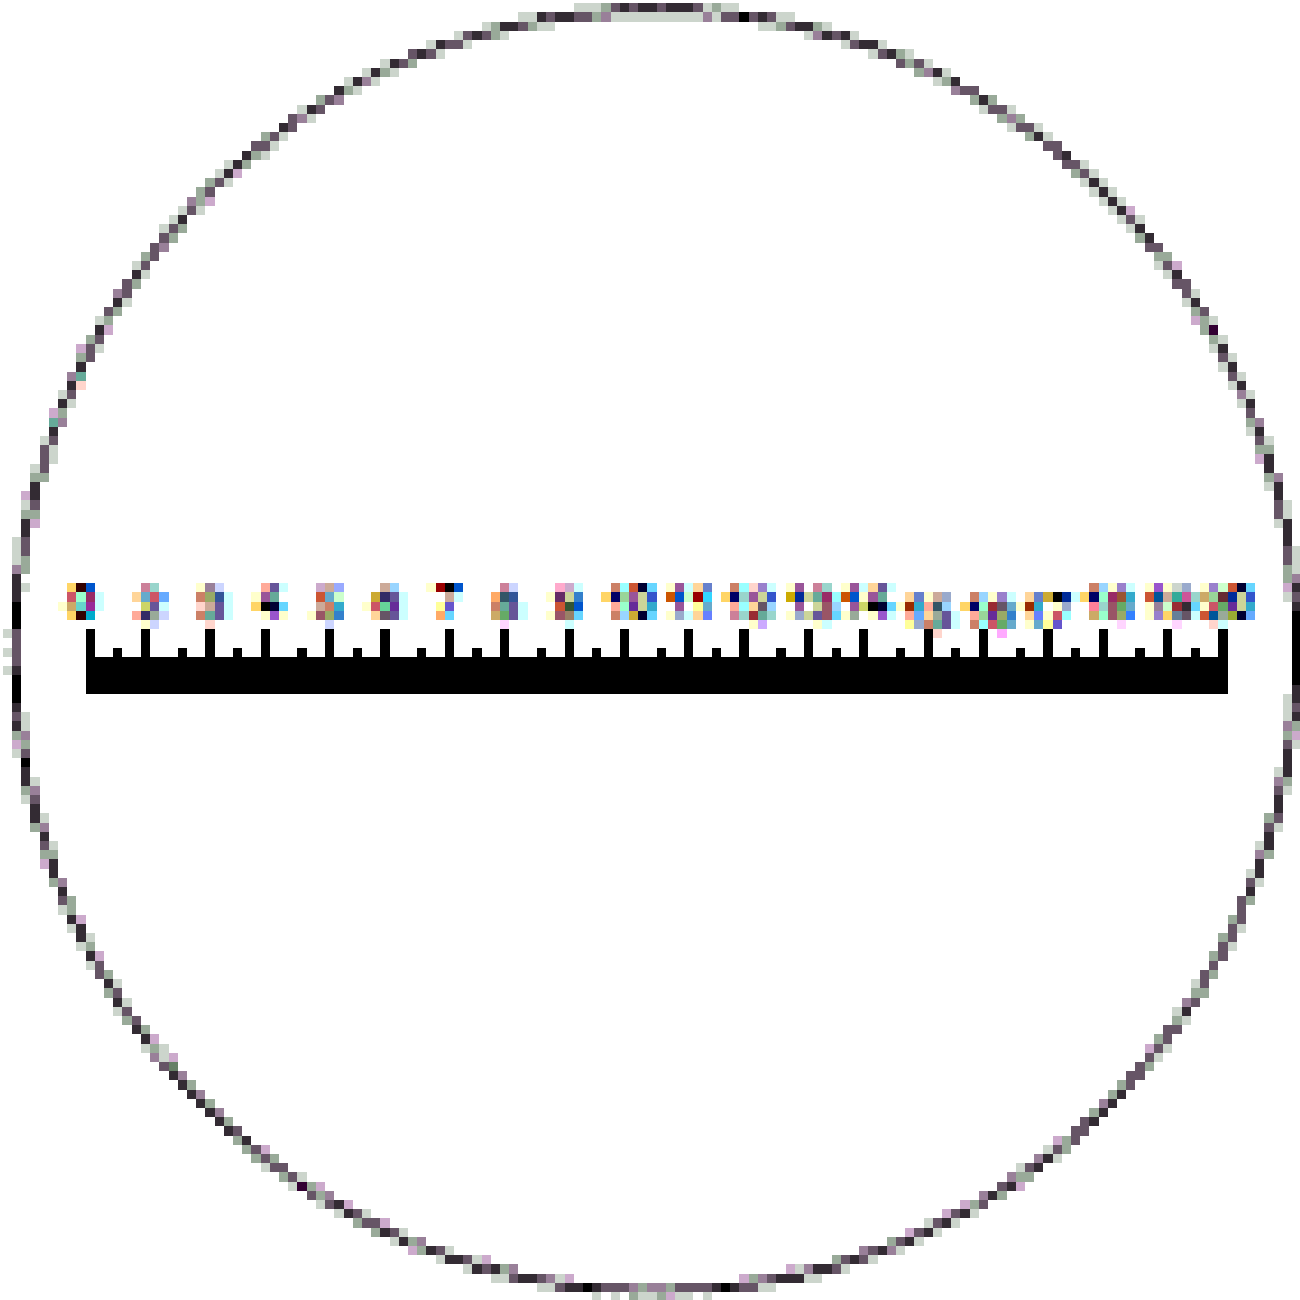

## 10X Peak Measuring Loupe w/ Linear Scale

Linear Scale

Stock **#88-614** **2 In Stock**

⊖ 1 ⊕ **A\$220<sup>00</sup>**

**ADD TO CART**

### Physical & Mechanical Properties

Field of View (inches):  
1.2

Diameter of Included Lens (inches):  
0.75

Diameter of Compatible Reticle (mm):  
34.6

2.25 **Height (inches):**

## Product Details

- 7X and 10X Magnifications Available
- Choose from Loupe, Illuminated Loupe and Loupe Sets
- Reticle Included with Each Option

Peak 7X or 10X Measuring Loupes come with a removable glass reticle scale placed in direct contact with the work to be measured for precise comparison. Additional [reticles](#) are also available. All models feature smooth-helicoid twist focus and fully coated achromatic lens systems for color correct flat field viewing. Peak 7X or 10X Measuring Loupes are offered in with a singular loupe, an illuminated loupe, and loupe sets. The included lens features a 0.75" diameter.