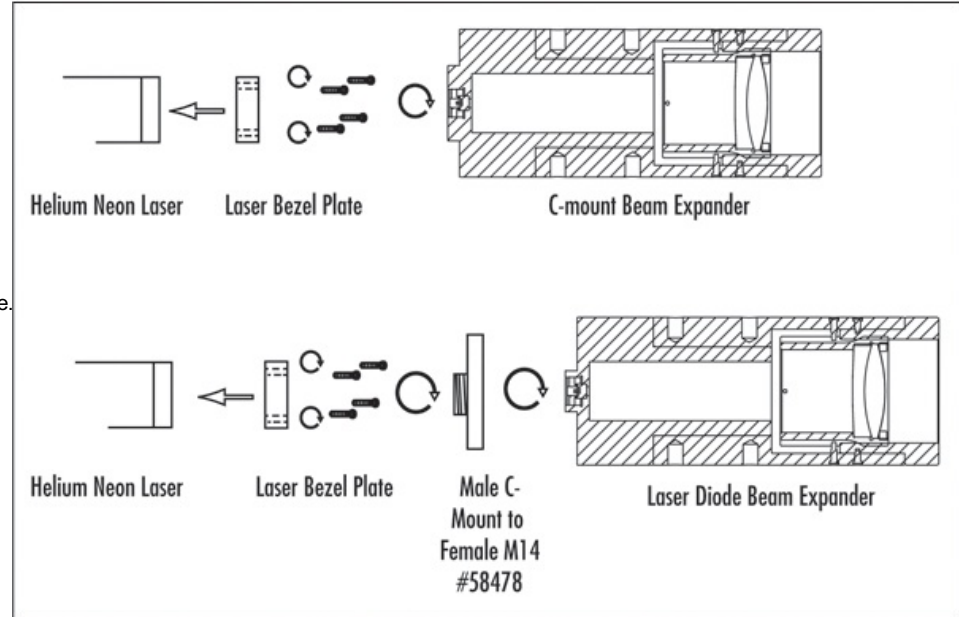

the laser is slotted for lab table mounting. These Lumentum HeNe Lasers also feature self-contained power supplies for simple system integration. Typical applications include alignment, metrology, and inspection.

Note: Lumentum was previously known as JDSU. These HeNe lasers comply with 21CFR1040 and IEC 825-1:1993.

Technical Information

Beam Expander Mounting Configurations Click on an item below to be brought to that item's product page.