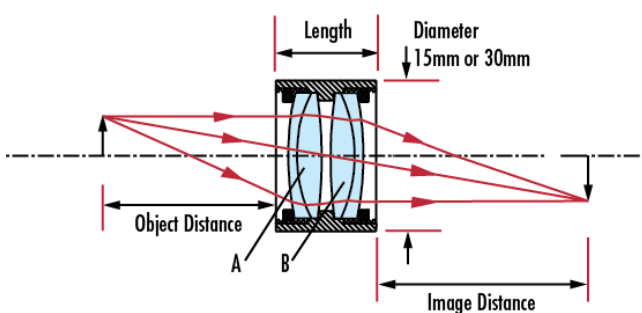

Optical Properties

N-BK7 / N-SF5 / N-BK7 / N-SF5	Substrate: ☐
40-20	Surface Quality:
f/4.55	Working f#:
MgF₂ (400-700nm)	Coating:
R_{avg} ≤ 1.75% @ 400 - 700nm	Coating Specification:
75.00	Effective Focal Length EFL A (mm):
100.00	Effective Focal Length EFL B (mm):
1:1.33	Magnification:
65.18	Object Distance (mm):
400 - 700	Wavelength Range (nm):

Regulatory Compliance

Compliant	RoHS 2015:
Compliant	Reach 209:
View	Certificate of Conformance:

Product Details

- 15mm and 30mm Diameter Options
- AR Coated Lenses
- Mounted Achromatic Pairs Kits Available

TECHSPEC® Mounted Achromatic Lens Pairs combine popular TECHSPEC® Achromats into common configurations used for relay and projection applications. Packaged in slim-line aluminum housing, each pair is ready for integration into a host of OEM applications, eliminating the need to handle loose optics. 15.0mm pairs can be coupled into C-mount components using [Helicoid Barrel Accessory](#). TECHSPEC Mounted Achromatic Lens Pairs have also been oriented for optimum system performance. All lenses, 15.0mm and 30.0mm, are AR coated. Lower f# pairs may not be ideal for imaging applications depending on the performance requirements. Cylinder lenses can be incorporated into empty barrels in order to generate lines or sheets of light.

Technical Information

Coating Curves