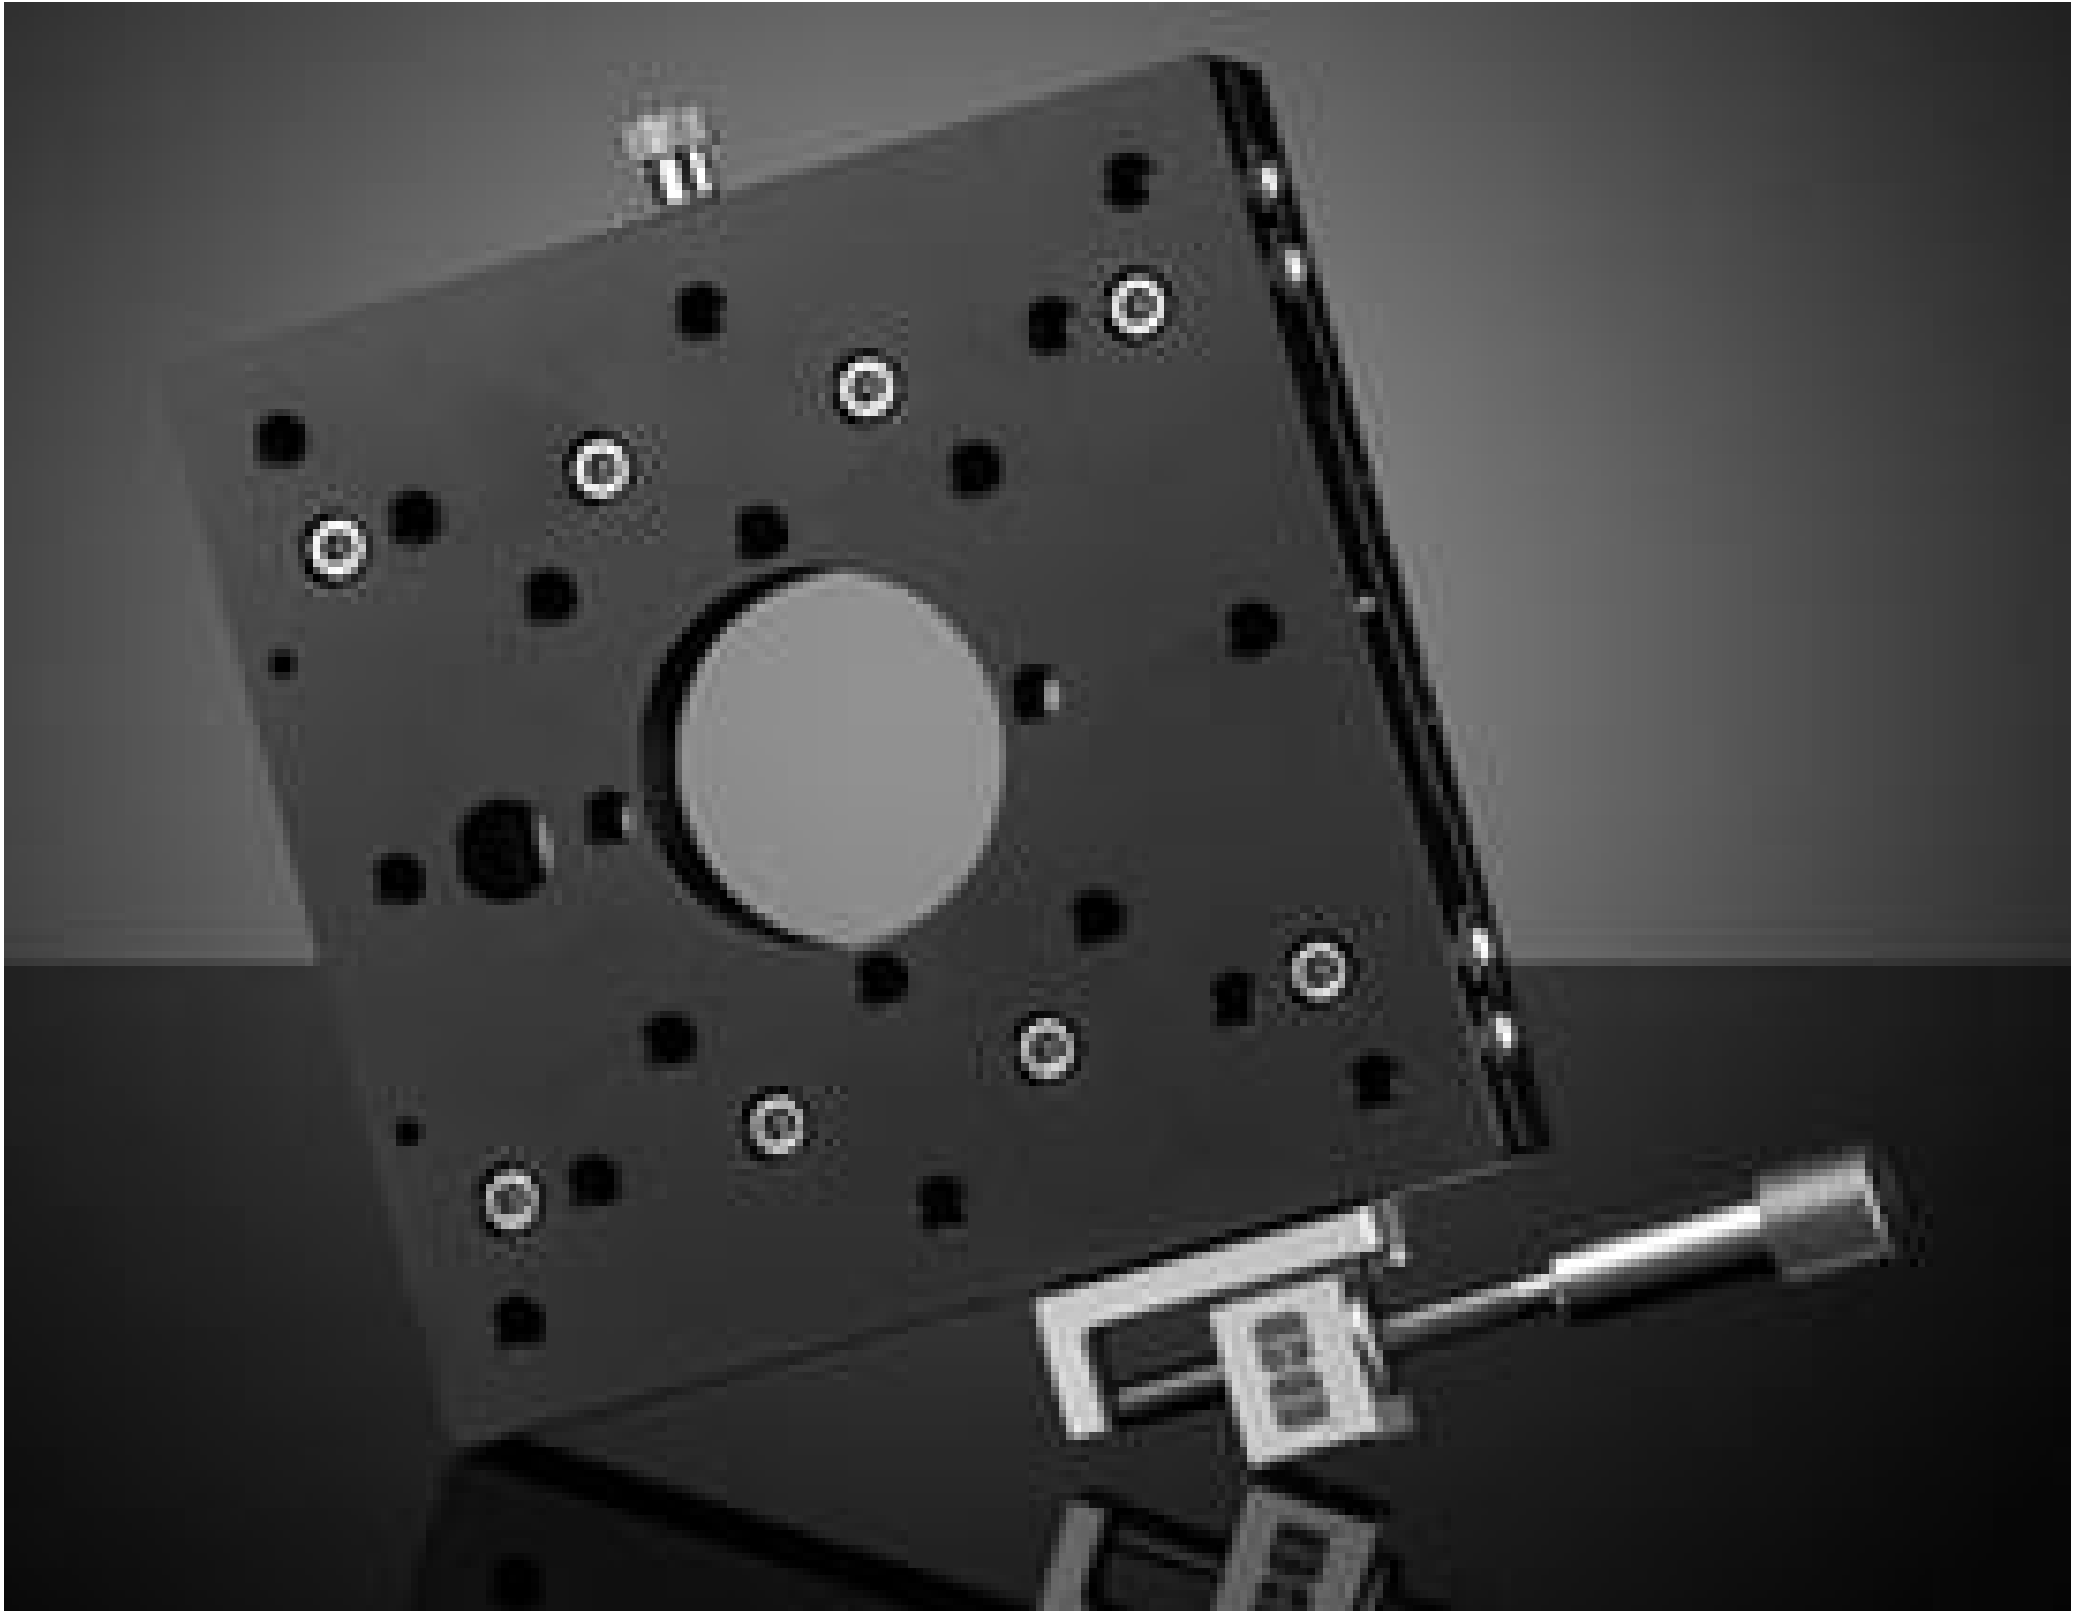

TECHSPEC® 125mm, Side Drive, Thru-Hole, English Stage

Stock #66-465 **8 In Stock**

1 AS\$1,136⁰⁰

ADD TO CART

Volume Pricing	
Qty 1-2	A\$1,136.00 each
Qty 3+	A\$991.20 each
Need More?	Request Quote

Product Downloads

General

English **Type:**

Physical & Mechanical Properties

Linear (X) **Type of Movement:**

Crossed Roller Bearing **Guide System:**

Side Drive **Drive Orientation:**