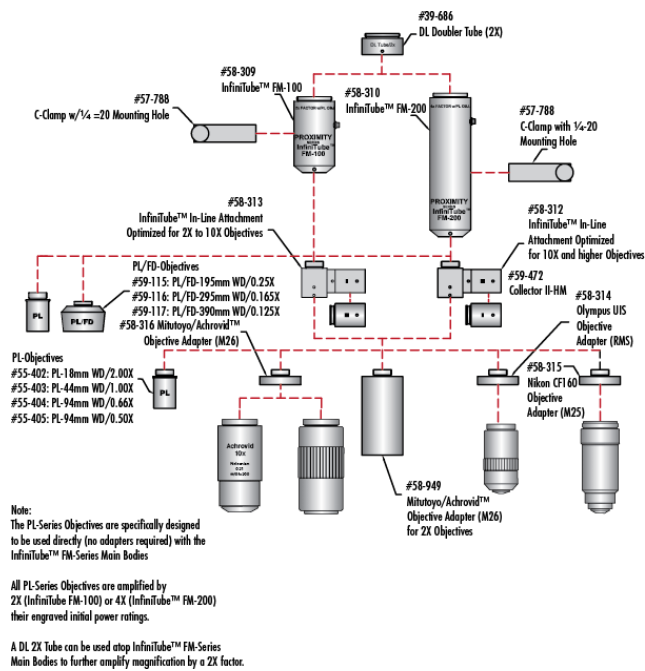

1/2"

Regulatory Compliance

RoHS 2015:

Compliant

Reach 224:

Compliant

Certificate of Conformance:

[View](#)

Product Details

- Direct to Video C-Mount for 2/3" and Smaller Sensor Cameras
- Internal Focusing

InfiniTube™ FMSystems are used to mount infinite-conjugate objectives to C-mount cameras, yielding magnifications not possible with ordinary video lenses, such as 50X magnification. The InfiniTube™ system can be configured in a variety of fashions. It can be utilized alone (InfiniTube™ #58-310 or #58-309) for applications where illumination is provided from another source such as a backlight or directional illumination. The InfiniTube™ FMSystems can also be configured for in-line illumination with attachments. The first in-line attachment (#58-313) has been designed for high performance with objectives having a magnification of 10X or below and is not suggested for use with higher magnification objectives. The second in-line attachment (#58-312) has been designed to work with increased efficiency when used with magnifications of 10X or higher, but can be utilized with all magnifications. All in-line attachments accept our [Fiber Optic Light Guides](#) with a 0.312" tip diameter.

Note: [Standard system](#) for 2/3" sensors still available.

Technical Information

System Includes	Stock No.
InfiniTube In-Line Assembly Unit	#58-311
Hitachi KP-D20B Camera	#55-837
15.1" Diagonal LCD Monitor (US version only)	#56-522
Y-C Cable (6 ft.)	#39-255
Mitutoyo/Achrovid™ Objective Adapter	#58-316
M-150 Fiber Optic Illuminator	#55-718
Fiber Optic Light Guide (48" L)	#39-367
Fiber Optic Adapter	#38-944
Standard Boom Stand	#54-120
Rack & Pinion Mounting Plate	#54-123
C-Clamp with 1/4-20 Mounting Hole	#57-788