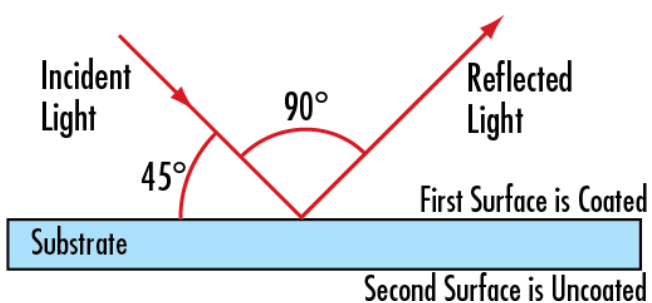

Protective as needed	Bevel:
>90	Clear Aperture (%):
235.00	Length (mm):
200.00	Width (mm):

Optical Properties

Metal	Coating Type:
Protected Aluminum (400-700nm)	Coating:
4 - 6λ	Surface Flatness (P-V):
400 - 700	Wavelength Range (nm):
Float Glass	Substrate: ☐
45.00	Angle of Incidence (°):
R_{avg} >85% @ 400 - 700nm	Coating Specification:
80-50	Surface Quality:

Regulatory Compliance

Compliant	RoHS 2015:
View	Certificate of Conformance:
Compliant	Reach 247:

Product Details

- Wide Variety of Shapes and Sizes Available
- >85% Reflection of Visible Light
- [Contact Us](#) for Custom Sizes

4 - 6λ First Surface Mirrors are an economical choice for a wide range of applications. First surface mirrors feature high reflectivity coating deposited on the front surface of the glass substrate. The mirrors are available in circular, square, and rectangular dimensions. Rectangular 4 - 6λ First Surface Mirrors are ideal for applications requiring the mirror to be mounted at 45° in order to produce a 90° bend in the light path. The mirrors have a protected aluminum coating, and they reflect greater than 85% of visible light.

Can't find what you need? Get a quick [custom quote](#).

Technical Information

Quote Your Size