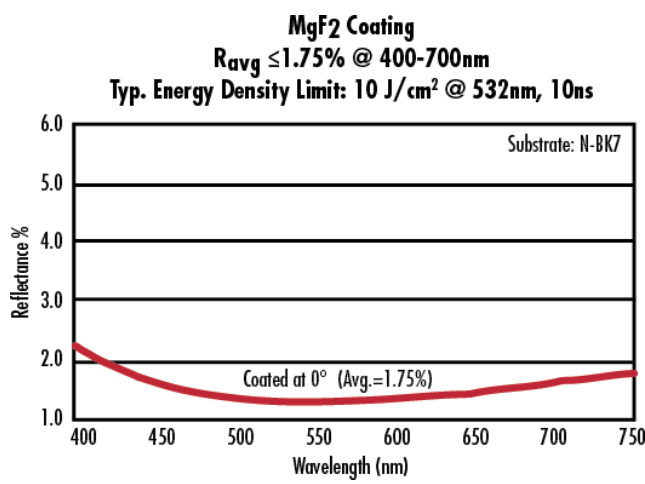

Optical Properties

MgF₂ (400-700nm)	Coating:
R_{avg} ≤ 1.75% @ 400 - 700nm	Coating Specification:
400 - 700	Wavelength Range (nm):

Regulatory Compliance

Compliant	Reach 174:
View	Certificate of Conformance:

Product Details

- Kits Available for 12.5mm and 25mm Diameter Lenses
- MgF₂, VIS 0°, and VIS-NIR Coating Options
- Compatible with [Tube](#) and [Optical Cage System](#) Mechanics
- Note: Potential change of packaging

TECHSPEC® Achromatic Lens Kits contain our highest quality optics with various effective focal lengths to fit our optics mounts. All lenses feature an Anti-Reflection coating. For complete specifications on each lens within each kit, please refer to the table in the Technical Information tab.

Note: Due to supply chain issues, our kits may be delivered with an alternative packaging solution in place of a wooden box. For any questions, please contact kits@edmundoptics.com.

Technical Information

Lens Specifications			Coating Options		
Effective Focal Length EFL	Back Focal Length BFL	f/#	MgF₂ Coating	VIS 0° Coating	VIS-NIR Coating
14mm	9.92mm	1.1	#45-209	#47-660	#49-321
20mm	16.45mm	1.6	#32-309	#47-661	#49-322
25mm	21.47mm	2.0	#32-311	#47-662	#49-323
30mm	26.12mm	2.4	#32-313	#47-663	#49-324
35mm	32.5mm	2.8	#45-210	#47-664	#49-325
40mm	37.54mm	3.2	#32-315	#47-665	#49-326
45mm	42.52mm	3.6	#45-136	#47-666	#49-327
50mm	47.61mm	4.0	#32-317	#47-667	#49-328
60mm	57.59mm	4.8	#45-137	#47-668	#49-329
75mm	72.35mm	6.0	#32-882	#47-669	#49-330
80mm	78.40mm	6.4	#45-409	#47-670	#49-331
90mm	88.47mm	7.2	#45-410	#47-671	#49-332
100mm	97.92mm	8.0	#45-265	#47-672	#49-333

Lens Specifications			Coating Options		
Effective Focal Length EFL	Back Focal length BFL	f/#	MgF₂ Coating	VIS 0° Coating	VIS-NIR Coating
30.0mm	22.23mm	1.2	#45-211	#47-633	#49-352
35.0mm	27.55mm	1.4	#32-319	#47-634	#49-353
40.0mm	33.26mm	1.6	#32-321	#47-635	#49-354
45.0mm	39.28mm	1.8	#45-212	#47-636	#49-355
50.0mm	43.53mm	2	#32-323	#47-637	#49-356
60.0mm	52.23mm	2.4	#32-724	#47-638	#49-357
75.0mm	70.39mm	3	#32-325	#47-639	#49-358