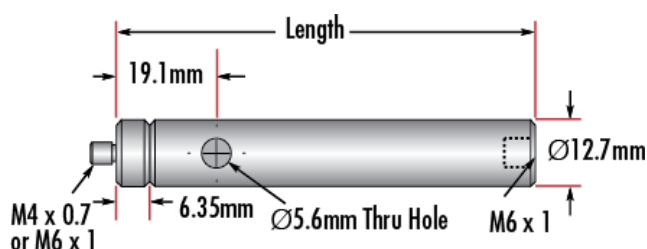

Note:
Adapter #58-984 is included. Additional [thread adapters](#) available separately.

Physical & Mechanical Properties

10.0 **Length (inches):**

254.00 **Length (mm):**

0.5 Diameter (inches):

12.70 Diameter (mm):

Threading & Mounting

M4 x 0.7 Male Thread:

Regulatory Compliance

[Compliant](#) RoHS 2015:

[View](#) Certificate of Conformance:

[Compliant](#) REACH 241:

Product Details

- Male M4 x 0.7 or M6 x 1.0 Stud, Female M6 x 1.0 Base
- Posts Include Interchangeable Male Stud and Removable Base S.H.S.S.
- Available in Variety of Lengths
- [English Versions Also Available](#)

TECHSPEC® Metric Stainless Steel Mounting Posts include a 6.35mm long male thread stud adapter that is easily interchangeable with other adapters to ensure compatibility between these posts and any optical mount. Removing the included adapter reveals female M4 threads on the post. Each optical post also has a thru-hole to allow an Allen wrench or other tool to rotate the post easily. Thread values are laser engraved on each post for quick identification and integration. TECHSPEC Metric Stainless Steel Mounting Posts are offered in a variety of lengths. [English versions are also available for purchase.](#)

Technical Information

Stock No.	Description	Qty
#68-231		
#58-950	Steel Post, 25.4mm Length	1
#58-951	Steel Post, 38.1mm Length	1
#58-952	Steel Post, 50.8mm Length	2
#58-954	Steel Post, 76.2mm Length	2
#58-955	Steel Post, 101.6mm Length	2
#58-956	Steel Post, 152.4mm Length	1
#58-957	Steel Post, 203.2mm Length	1