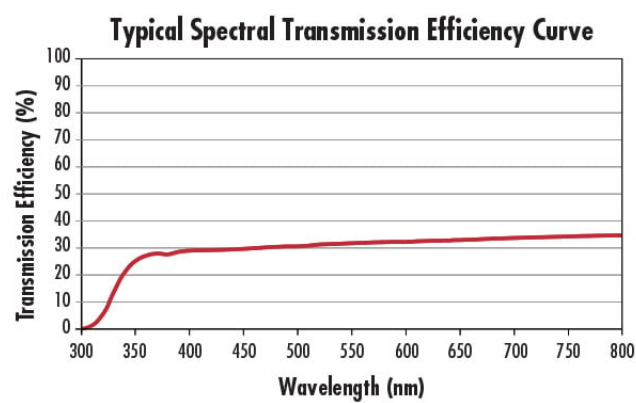

Need different specs or modifications?

Edmund Optics offers comprehensive custom manufacturing services for optical and imaging components tailored to your specific application requirements. Whether in the prototyping phase or preparing for full-scale production, we provide flexible solutions to meet your needs. Our experienced engineers are here to assist—from concept to completion.

Our capabilities include:

- Custom dimensions, materials, coatings, and more
- High-precision surface quality and flatness
- Tight tolerances and complex geometries
- Scalable production—from prototype to volume

Learn more about our [custom manufacturing capabilities](#) or submit an inquiry [here](#).

Product Details

- Semi-Opaque White Glass
- Highly Diffusive to Create Even Illumination
- Diffusive on Both Surfaces

White Diffusing Glass is a semi-opaque diffuser designed to create even illumination profiles. Unlike alternative materials, which create their diffusive properties through a coating or lamination process, the White Diffusing Glass is a solid diffuse material, allowing it to be used in any orientation. Because the surfaces are polished, the reflected light will be somewhat specular, while the transmitted light will be near-Lambertian. White Diffusing Glass is ideal for creating even illumination as an attenuator or as a viewing screen.

Technical Information

Compatible Mounts