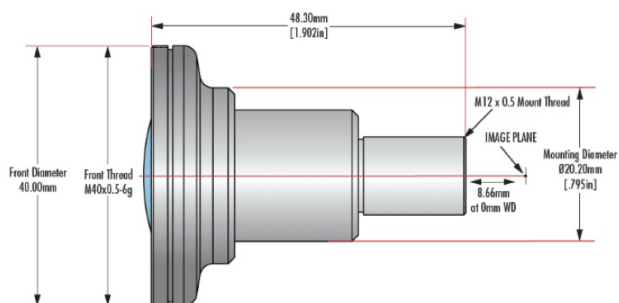

Note: For adjustable aperture options, see our [TECHSPEC® UC Series Fixed Focal Length Lenses](#).

Edmund Optics has created a family of high-performance ultra-compact optical designs (the UC Series family) and developed 3 customized optomechanical solutions targeted for specific applications. These lens sub-families utilize the same optics as the UC Series lenses providing the same optical performance in a variety of optomechanical solutions to meet your application requirements:

UC Series: Features locking cam focus and iris adjustment in an ultra-compact design and is the most adjustable version of these optical designs; they are the typical high-quality machine vision lenses.

UCi Series: Simplified mechanics featuring fixed apertures with compact housing. [Industrial Ruggedization](#) for reduced size, cost, and locked focus.

UCr Series: All optics glued in place and a locking C-clamp focus ring. [Stabilized Ruggedization](#) for reduced pixel shift and improved focus stability.

UCw Series: Waterproof, designed to meet IEC [Ingress Protection](#) Code IPX7 to withstand exposure to water up to 1 meter depth for 30 minutes.

Technical Information

4mm Focal Length