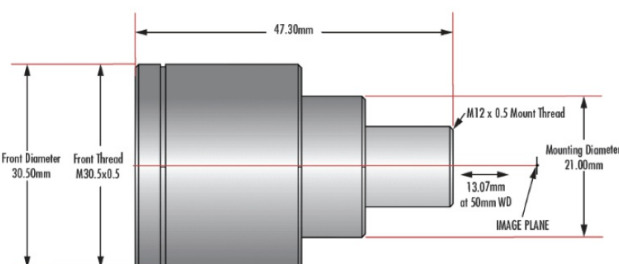

6mm Focal Length