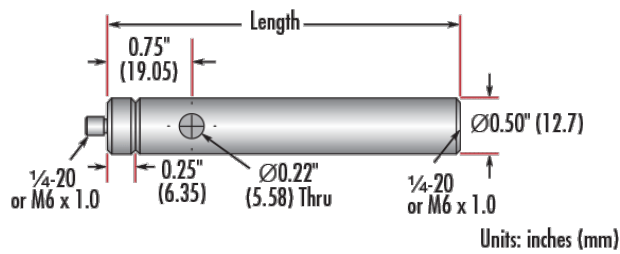

Threading & Mounting

1/4-20 **Male Thread:**

Regulatory Compliance

RoHS 2015:
Compliant

Certificate of Conformance:
View

REACH 241:
Compliant

Product Details

Adapter #58-983 is included. Additional [thread adapters](#) available separately.

- Male 8-32 or 1/4-20 Stud, Female 1/4-20 Base
- Posts Include Interchangeable Male Stud and Removable Base S.H.S.S.
- Available in Variety of Lengths
- [Metric Versions Also Available](#)

TECHSPEC® English Stainless Steel Mounting Posts include a 1/4" long male thread stud adapter that is easily interchangeable with other adapters to ensure compatibility between these posts and any optical mount. Removing the included adapter reveals female 8-32 threads on the post. Each optical post also has a thru-hole to allow an Allen wrench or other tool to rotate the post easily. Thread values are laser engraved on each post for quick identification and integration. TECHSPEC English Stainless Steel Mounting Posts are offered in a variety of lengths. [Metric Versions are also available for purchase.](#)

Technical Information

#68-230		
Stock No.	Description	Qty
#59-751	Steel Post, 1" Length	1
#59-752	Steel Post, 1.5" Length	1
#58-999	Steel Post, 2" Length	2
#59-754	Steel Post, 3" Length	2
#59-000	Steel Post, 4" Length	2
#59-008	Steel Post, 6" Length	1
#59-009	Steel Post, 8" Length	1

#68-229		
Stock No.	Description	Qty
#58-960	Steel Post, 1" Length	1
#58-961	Steel Post, 1.5" Length	1
#58-962	Steel Post, 2" Length	2
#58-964	Steel Post, 3" Length	2
#58-965	Steel Post, 4" Length	2
#58-966	Steel Post, 6" Length	1
#58-967	Steel Post, 8" Length	1