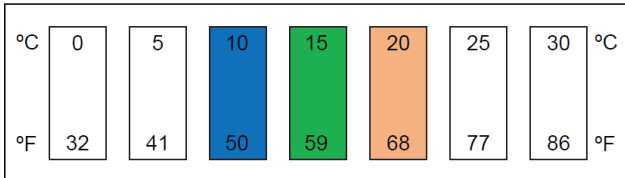

Regulatory Compliance

Compliant RoHS 2015:

[View](#) Certificate of Conformance:

Compliant Reach 247:

Product Details

- Reversible Color Change Thermometers
- Instant Response and Continuous Readout
- 30 Celsius Degrees Ranges between 0 to 120°C

Liquid Crystal Thermometers are self-adhesive temperature indicators with instant response that provide a continuous readout of temperature. These thermometers are divided into 7 elements, each corresponding to a 5 Celsius degrees increment of their specified temperature range. Each element changes in sequence of orange to yellow (below specified temperature), green (at specified temperature), and blue (above specified temperature). Liquid Crystal Thermometers are available with 30 Celsius degrees temperature ranges between 0 to 120°C and are ideal for drying, curing, process control, or general temperature monitoring applications. These thermometers are reversible and will change color in opposite order (blue, green, yellow, orange) as temperature decreases.

Technical Information

Liquid Crystal Thermometers are calibrated to turn green when the listed temperature is achieved. If green is not visible, the temperature will be midway between the elements that are blue and orange. Elements turn blue when they surpass their listed temperature and orange when they are just below their listed temperature.

LIQUID CRYSTAL THERMOMETERS (°C/°F)							
Element 1	Element 2	Element 3	Element 4	Element 5	Element 6	Element 7	Stock No.
0 / 32	5 / 41	10 / 50	15 / 59	20 / 68	25 / 77	30 / 86	#16-783
30 / 86	35 / 95	40 / 104	45 / 113	50 / 121	55 / 131	60 / 140	#16-784
60 / 140	65 / 149	70 / 158	75 / 167	80 / 176	85 / 185	90 / 194	#16-785
90 / 194	95 / 203	100 / 212	105 / 221	110 / 230	115 / 239	120 / 248	#16-786