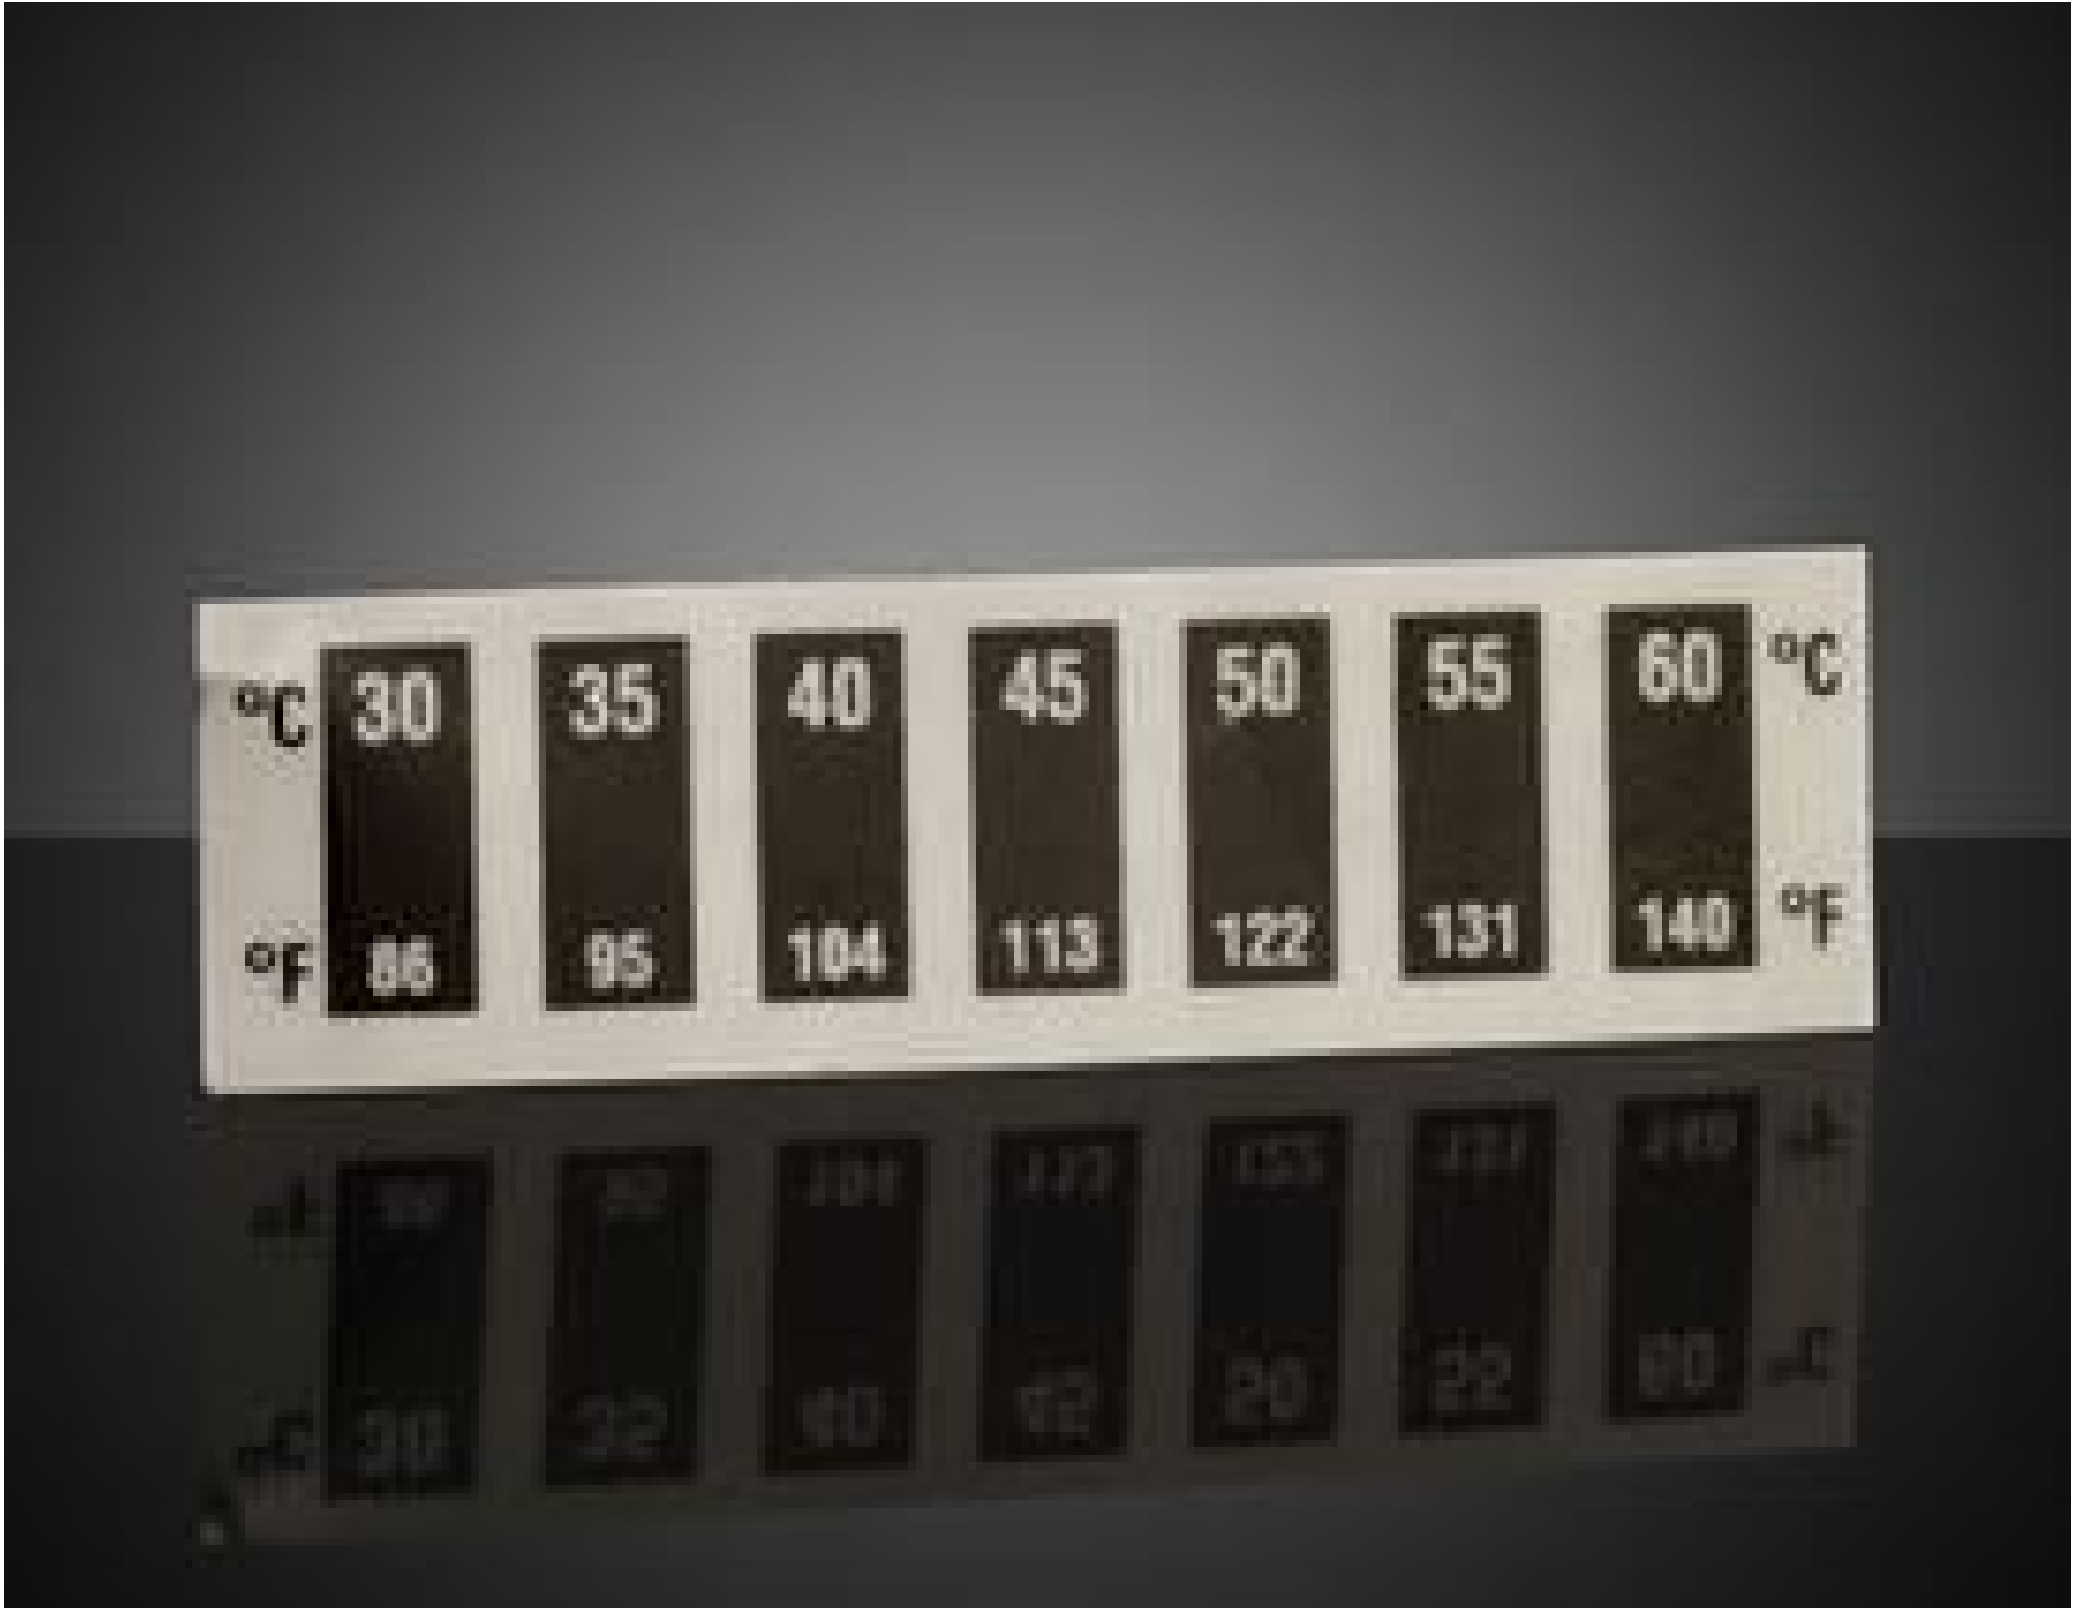

[See all 4 Products in Family](#)

30 - 60°C Temp Range, Liquid Crystal Thermometers (10/Pack)

30 - 60°C Temp Range, Liquid Crystal Thermometers (10/Pack)

Stock #16-784 [CONTACT US](#)

- 1 + A\$40⁰⁰

ADD TO CART

Environmental & Durability Factors

Operating Temperature (°C):
+30 to +60

Regulatory Compliance

Compliant RoHS 2015:

[View](#) Certificate of Conformance:

Compliant Reach 247:

Product Details

- Reversible Color Change Thermometers
- Instant Response and Continuous Readout
- 30 Celsius Degrees Ranges between 0 to 120°C

Liquid Crystal Thermometers are self-adhesive temperature indicators with instant response that provide a continuous readout of temperature. These thermometers are divided into 7 elements, each corresponding to a 5 Celsius degrees increment of their specified temperature range. Each element changes in sequence of orange to yellow (below specified temperature), green (at specified temperature), and blue (above specified temperature). Liquid Crystal Thermometers are available with 30 Celsius degrees temperature ranges between 0 to 120°C and are ideal for drying, curing, process control, or general temperature monitoring applications. These thermometers are reversible and will change color in opposite order (blue, green, yellow, orange) as temperature decreases.

Technical Information

Liquid Crystal Thermometers are calibrated to turn green when the listed temperature is achieved. If green is not visible, the temperature will be midway between the elements that are blue and orange. Elements turn blue when they surpass their listed temperature and orange when they are just below their listed temperature.