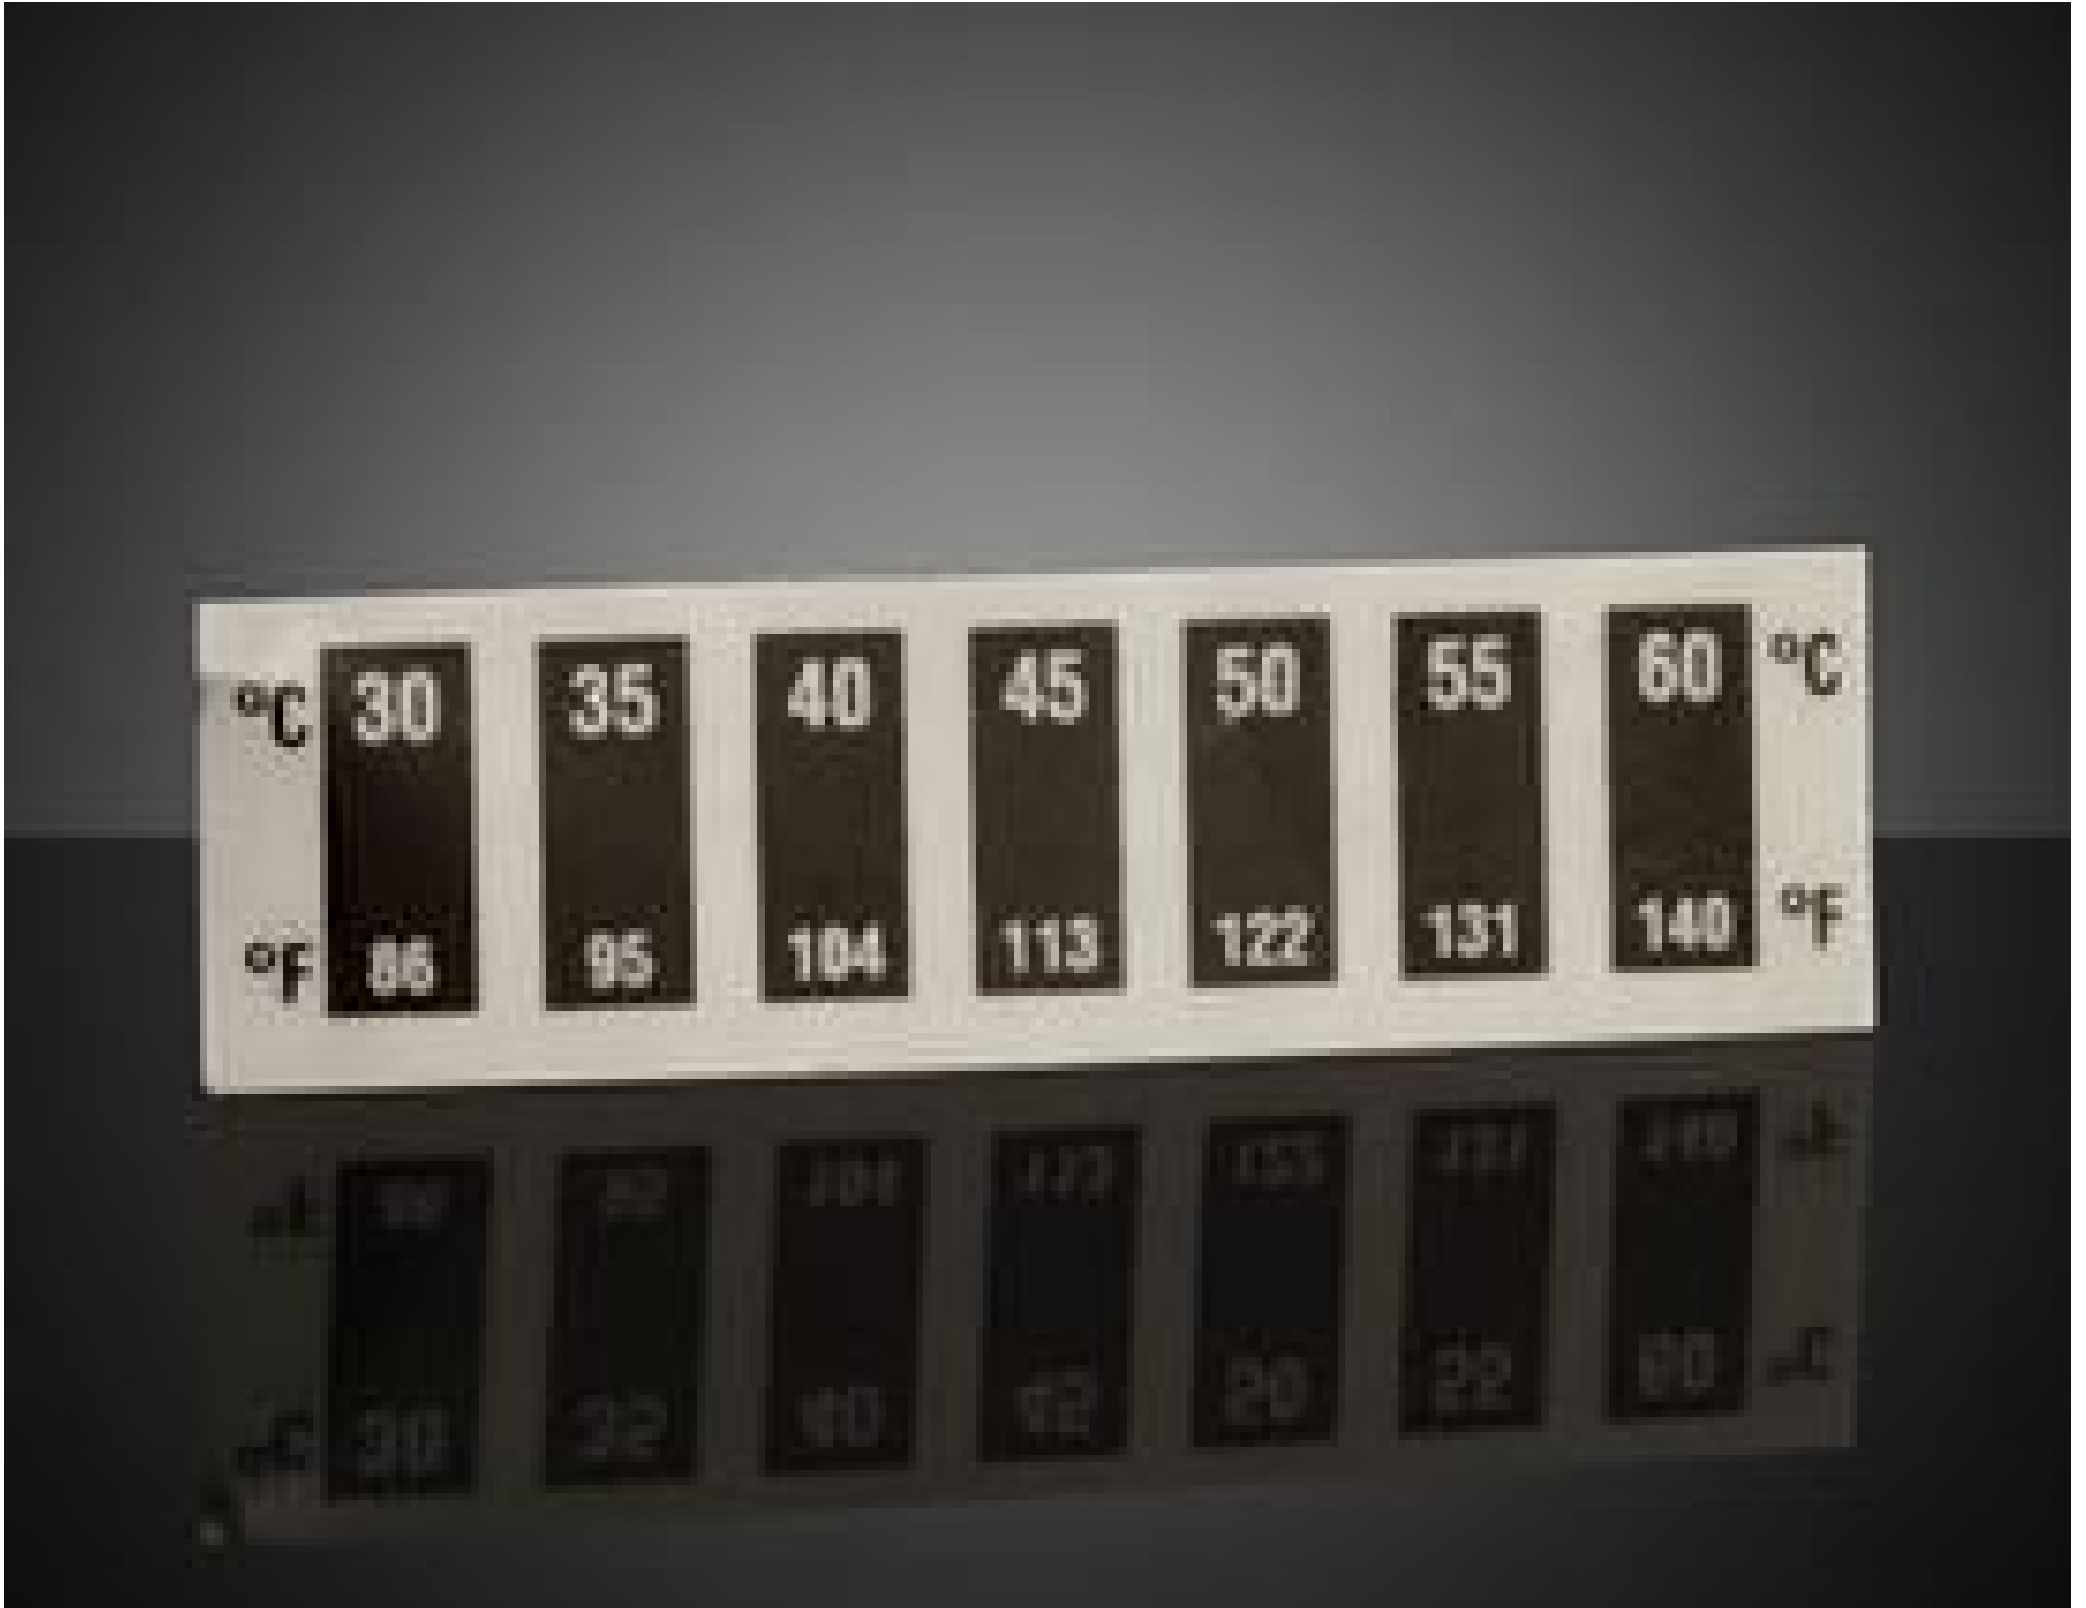

[See all 4 Products in Family](#)

30 - 60°C Temp Range, Liquid Crystal Thermometers (10/Pack)

30 - 60°C Temp Range, Liquid Crystal Thermometers (10/Pack)

Stock **#16-784** **1 In Stock**

⊖ 1 ⊕ A\$40⁰⁰

ADD TO CART

Environmental & Durability Factors

Operating Temperature (°C):
+30 to +60

Regulatory Compliance

Compliant RoHS 2015:

[View](#) Certificate of Conformance:

Compliant Reach 247:

Product Details

- Reversible Color Change Thermometers
- Instant Response and Continuous Readout
- 30 Celsius Degrees Ranges between 0 to 120°C

Liquid Crystal Thermometers are self-adhesive temperature indicators with instant response that provide a continuous readout of temperature. These thermometers are divided into 7 elements, each corresponding to a 5 Celsius degrees increment of their specified temperature range. Each element changes in sequence of orange to yellow (below specified temperature), green (at specified temperature), and blue (above specified temperature). Liquid Crystal Thermometers are available with 30 Celsius degrees temperature ranges between 0 to 120°C and are ideal for drying, curing, process control, or general temperature monitoring applications. These thermometers are reversible and will change color in opposite order (blue, green, yellow, orange) as temperature decreases.

Technical Information

Liquid Crystal Thermometers are calibrated to turn green when the listed temperature is achieved. If green is not visible, the temperature will be midway between the elements that are blue and orange. Elements turn blue when they surpass their listed temperature and orange when they are just below their listed temperature.