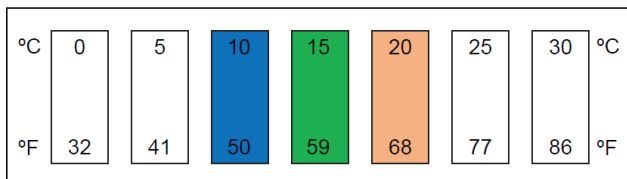

Regulatory Compliance

Compliant RoHS 2015:

[View](#) Certificate of Conformance:

Compliant Reach 247:

Product Details

- Reversible Color Change Thermometers
- Instant Response and Continuous Readout
- 30 Celsius Degrees Ranges between 0 to 120°C

Liquid Crystal Thermometers are self-adhesive temperature indicators with instant response that provide a continuous readout of temperature. These thermometers are divided into 7 elements, each corresponding to a 5 Celsius degrees increment of their specified temperature range. Each element changes in sequence of orange to yellow (below specified temperature), green (at specified temperature), and blue (above specified temperature). Liquid Crystal Thermometers are available with 30 Celsius degrees temperature ranges between 0 to 120°C and are ideal for drying, curing, process control, or general temperature monitoring applications. These thermometers are reversible and will change color in opposite order (blue, green, yellow, orange) as temperature decreases.

Technical Information