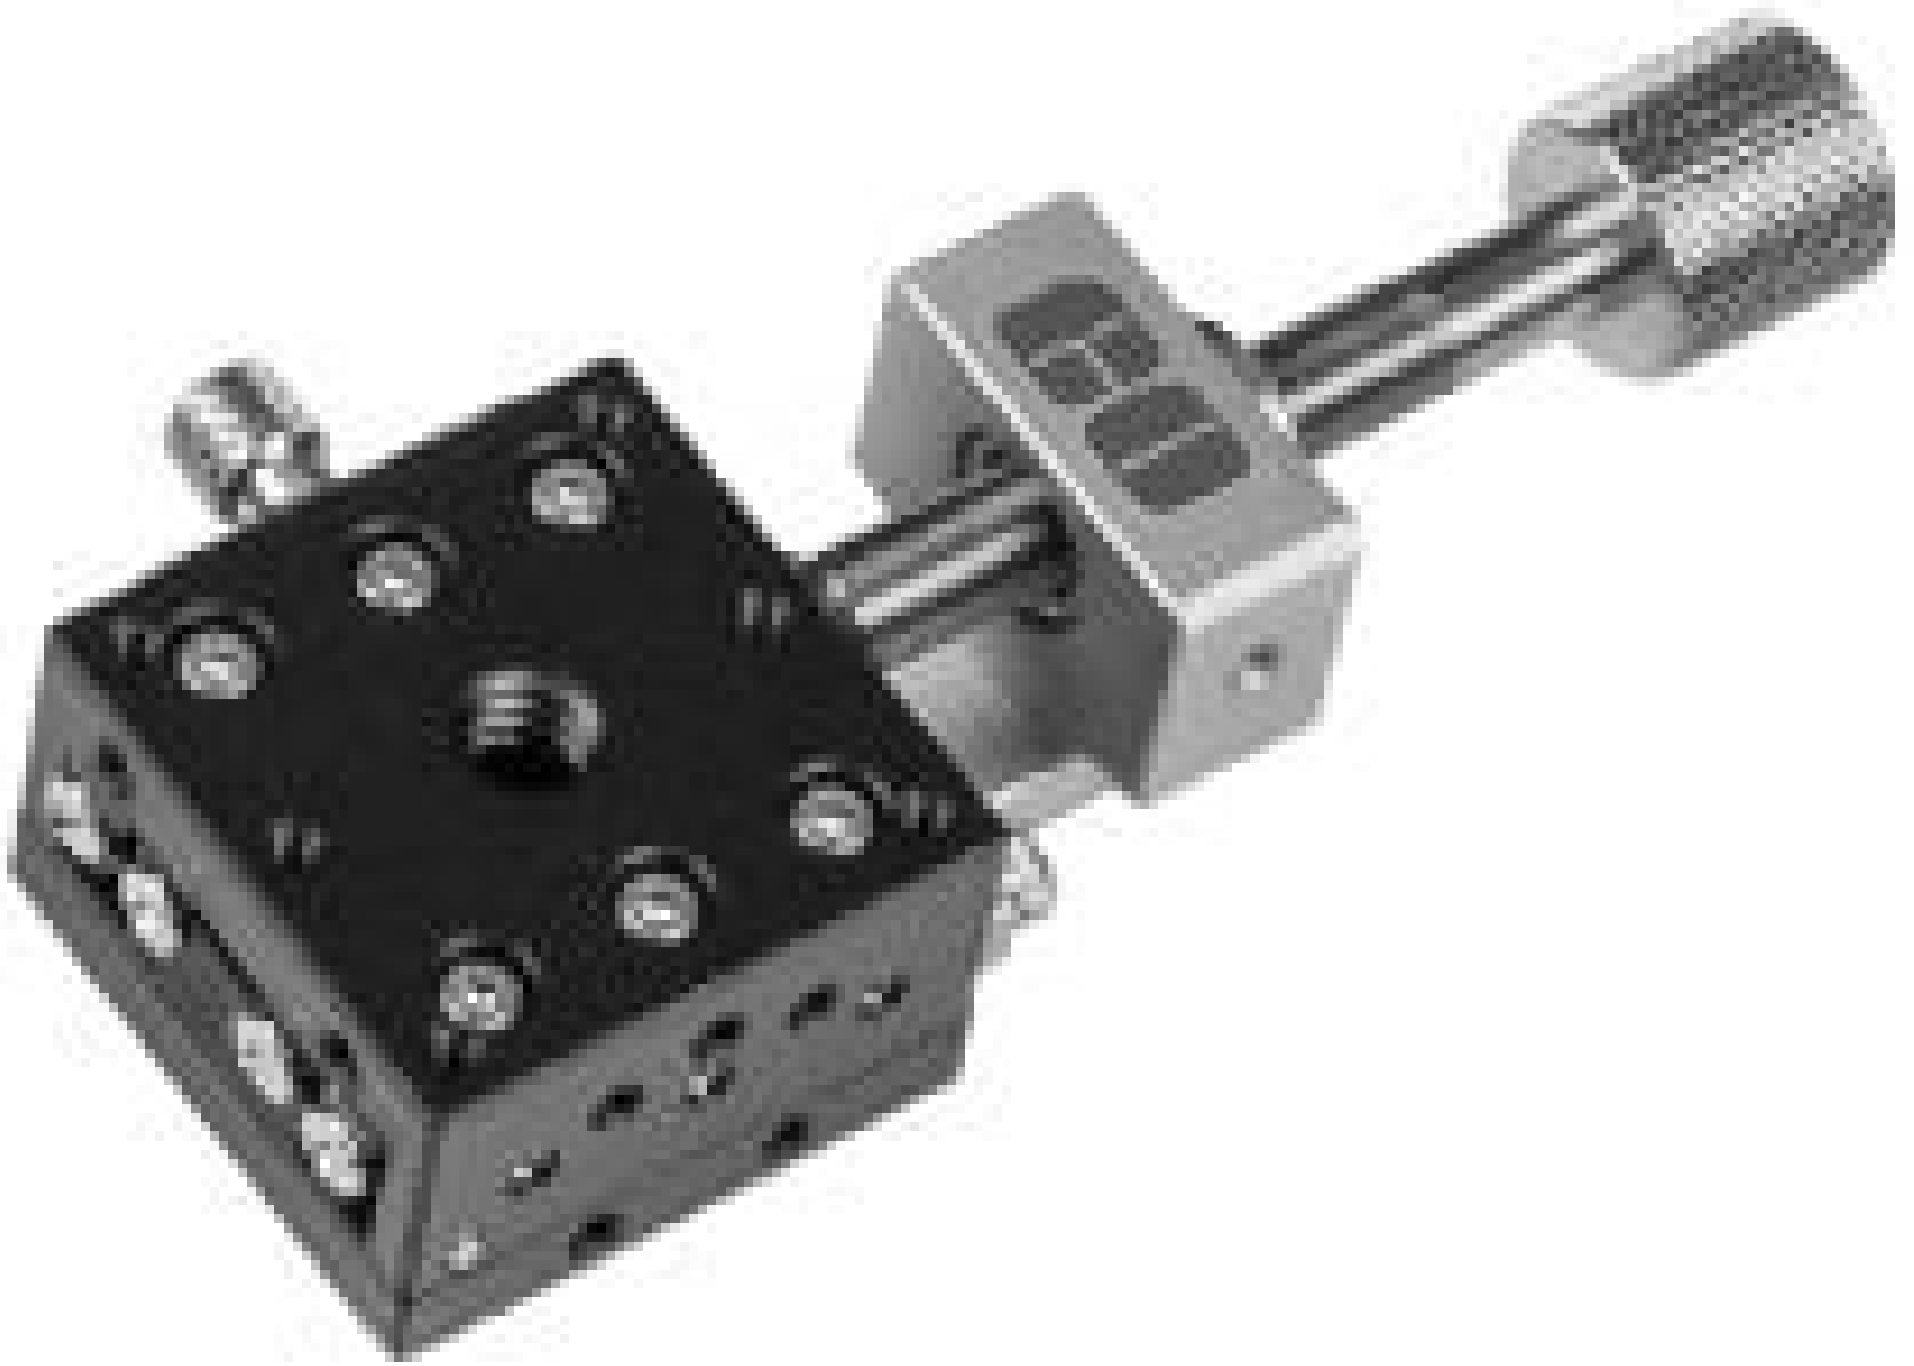

**TECHSPEC® 30mm, Center Drive, Standard Top, 0.5" Travel, English Stage**

30mm, Center Drive, Solid Top, 0.5" Travel Stage

Stock **#66-386** **5 In Stock**

⊖ 1 ⊕ **A\$574<sup>00</sup>**

**ADD TO CART**

Volume Pricing

Crossed Roller Bearing **Guide System:**

**Drive Orientation:**

**30mm Standard-Top Stages - Center Drive**

**30mm Standard-Top Stages - Side Drive**

**40mm Standard-Top Stages - Center Drive**

**40mm Standard-Top Stages - Side Drive**

**70mm Standard-Top Stages - Center Drive**

**70mm Standard-Top Stages - Side Drive**

**125mm Standard-Top Stages - Center Drive**

**125mm Standard-Top Stages - Side Drive**