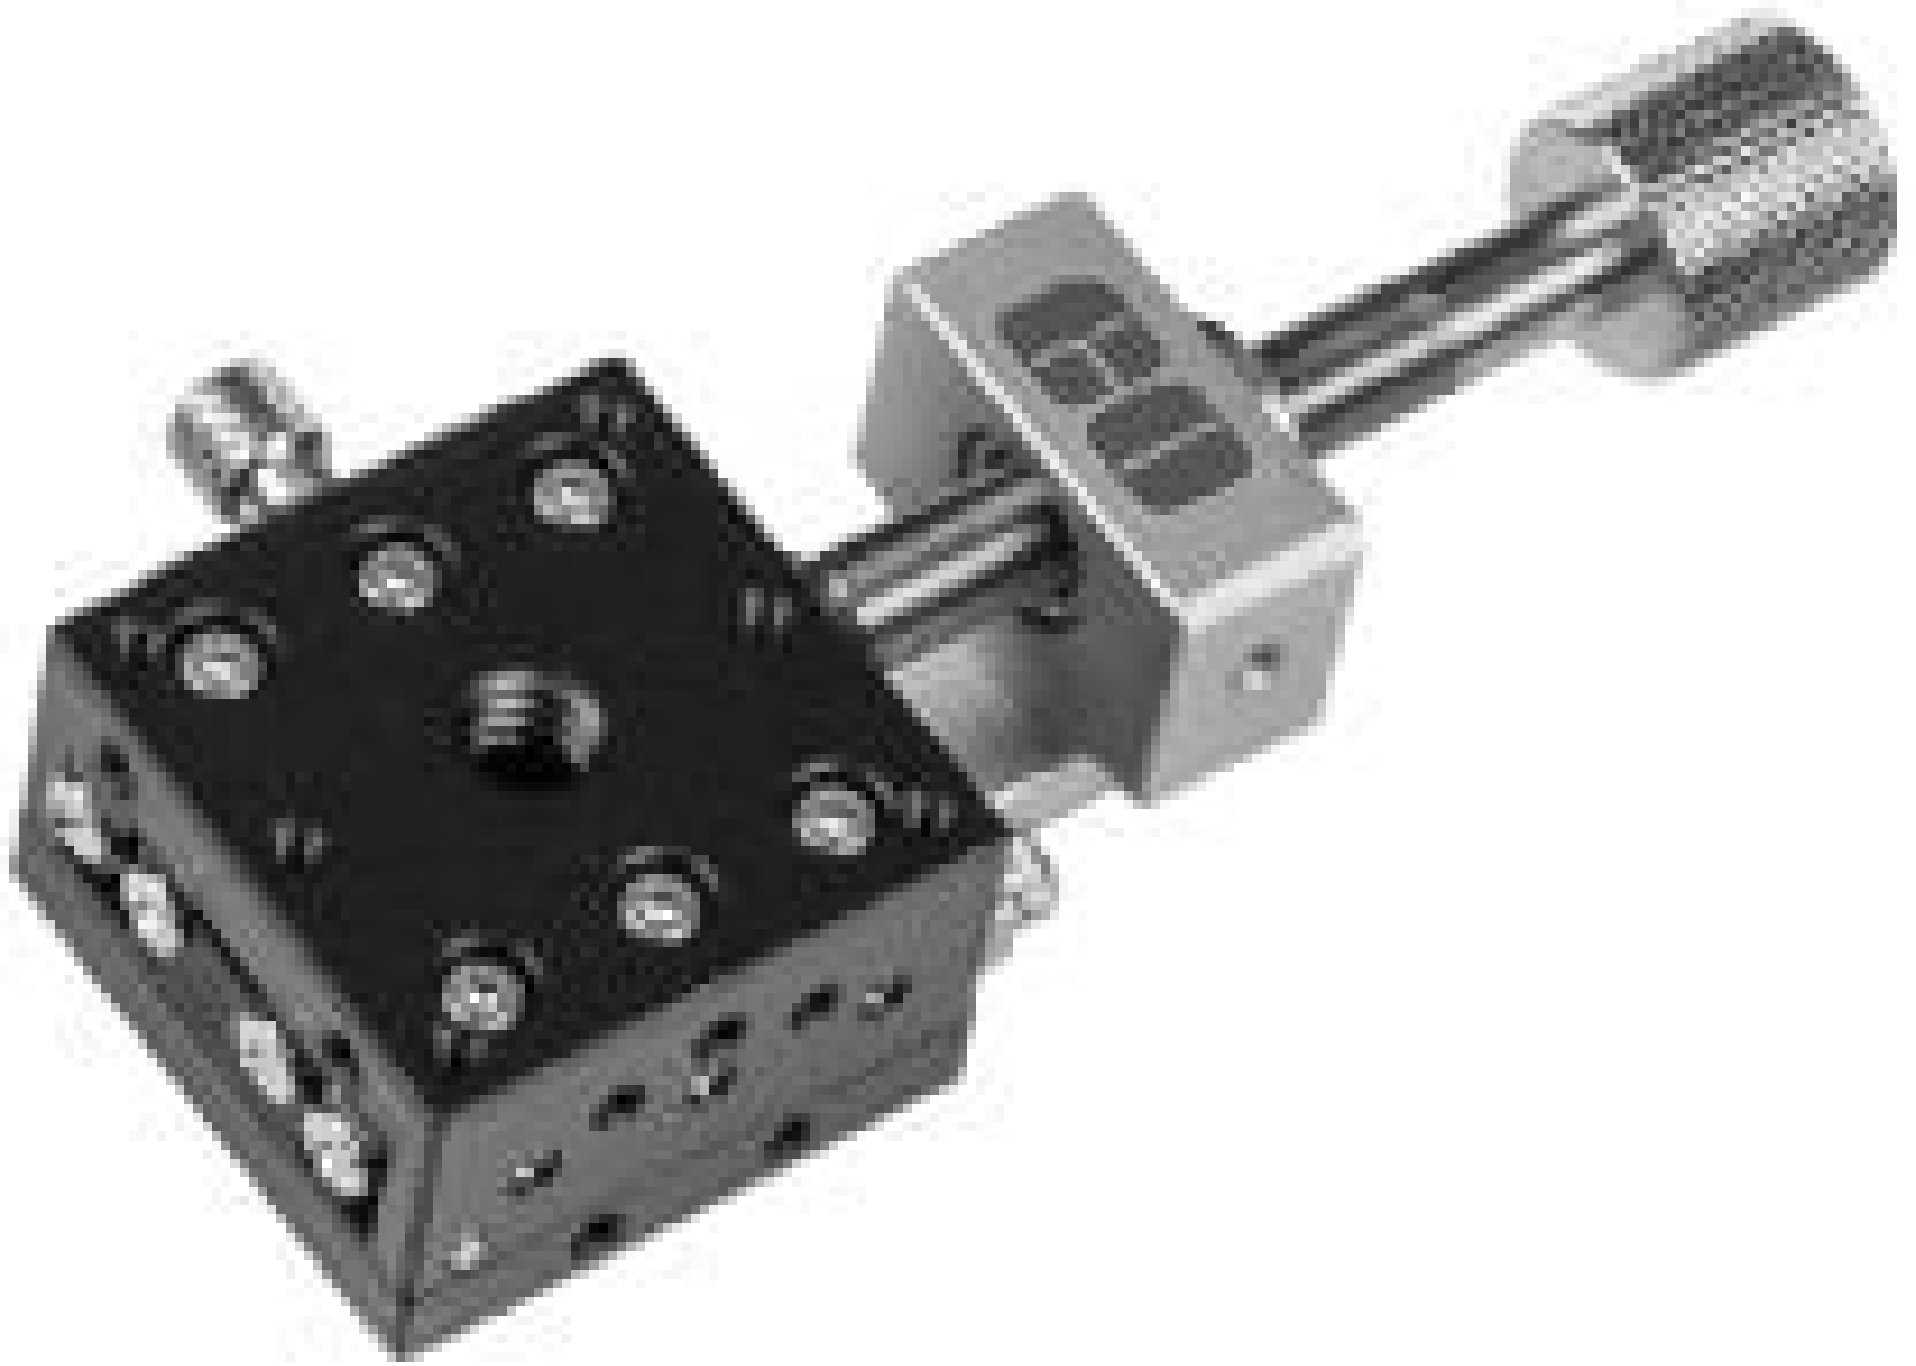

TECHSPEC® 30mm, Center Drive, Standard Top, 0.5" Travel, Metric Stage

30mm, Center Drive, Solid Top, 0.5" Travel Stage

Stock #66-390 **5 In Stock**

⊖ 1 ⊕ A\$574⁰⁰

ADD TO CART

Volume Pricing

Qty 1-2	A\$574.40 each
Qty 3+	A\$502.40 each
Need More?	Request Quote

Product Downloads

General

Metric **Type:**

Physical & Mechanical Properties

Linear (X) **Type of Movement:**

Crossed Roller Bearing **Guide System:**

Drive Orientation:

30mm Standard-Top Stages - Center Drive

30mm Standard-Top Stages - Side Drive

40mm Standard-Top Stages - Center Drive

40mm Standard-Top Stages - Side Drive

70mm Standard-Top Stages - Center Drive

70mm Standard-Top Stages - Side Drive

125mm Standard-Top Stages - Center Drive

125mm Standard-Top Stages - Side Drive