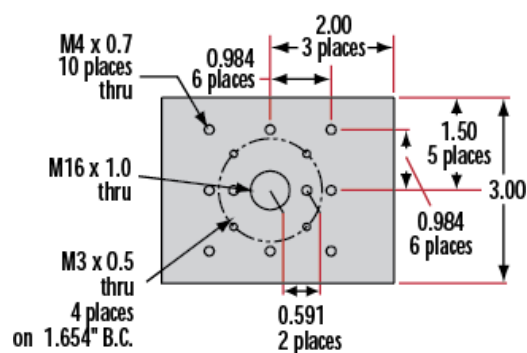

[View](#)

REACH 241:

Compliant

Product Details

- Wide Range of Carrier Length and Mounting Hole Options Available
- Low Profile Design with Smooth Movement
- Increased Stability and <1mrad Straight Line Accuracy

Dovetail Optical Rail Systems are designed for easy and stable installation and positioning of various optical components along the same axis. The rails feature slotted holes that allow them to be fixed to standard 1/4-20 TPI and M6 breadboards or optical tables. Carriers are available with different lengths and hole patterns to meet various mounting needs including options that are directly compatible with our [TECHSPEC® Manual Stages](#) for precision alignment. Carriers utilize a unique two-piece design to prevent the locking screws from contacting the rail and to allow easy attachment and removal. All Dovetail Optical Rail System parts are constructed of black anodized aluminum to minimize stray reflections or glare.

Note: Rails and carriers are sold separately.

Technical Information

Side Profile of Rail System

Large Carrier #55-340

Small Carrier #54-403

Medium Carrier #55-339

Large Carrier #55-404

Medium Carrier #55-341