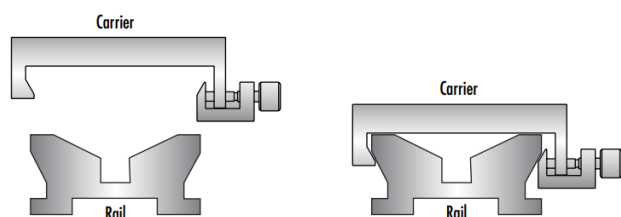

[View](#)

REACH 241:

Compliant

Product Details

- Wide Range of Carrier Length and Mounting Hole Options Available
- Low Profile Design with Smooth Movement
- Increased Stability and <1mrad Straight Line Accuracy

Dovetail Optical Rail Systems are designed for easy and stable installation and positioning of various optical components along the same axis. The rails feature slotted holes that allow them to be fixed to standard 1/4-20 TPI and M6 breadboards or optical tables. Carriers are available with different lengths and hole patterns to meet various mounting needs including options that are directly compatible with our [TECHSPEC® Manual Stages](#) for precision alignment. Carriers utilize a unique two-piece design to prevent the locking screws from contacting the rail and to allow easy attachment and removal. All Dovetail Optical Rail System parts are constructed of black anodized aluminum to minimize stray reflections or glare.

Note: Rails and carriers are sold separately.

Technical Information

Side Profile of Rail System

Large Carrier #55-340

Small Carrier #54-403

Medium Carrier #55-339

Large Carrier #55-404

Medium Carrier #55-341