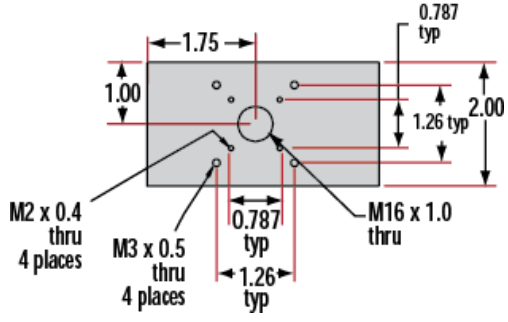

[View](#)

REACH 241:

Compliant

Product Details

- Wide Range of Carrier Length and Mounting Hole Options Available
- Low Profile Design with Smooth Movement
- Increased Stability and <1mrad Straight Line Accuracy

Dovetail Optical Rail Systems are designed for easy and stable installation and positioning of various optical components along the same axis. The rails feature slotted holes that allow them to be fixed to standard 1/4-20 TPI and M6 breadboards or optical tables. Carriers are available with different lengths and hole patterns to meet various mounting needs including options that are directly compatible with our [TECHSPEC® Manual Stages](#) for precision alignment. Carriers utilize a unique two-piece design to prevent the locking screws from contacting the rail and to allow easy attachment and removal. All Dovetail Optical Rail System parts are constructed of black anodized aluminum to minimize stray reflections or glare.

Note: Rails and carriers are sold separately.

Technical Information

Side Profile of Rail System

Large Carrier #55-340

Small Carrier #54-403

Medium Carrier #55-339

Large Carrier #55-404

Medium Carrier #55-341

Common Side Profile

Stock No.	L	A	B	C	D	# Slots	# C'bores
#54-401	12	6	4	—	—	3	—
#54-402	36	18	16	4	6	5	2

Dovetail Optical Rail

Units: inches