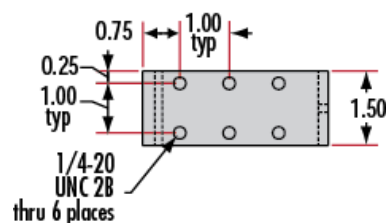

Dovetail Optical Rail Systems are designed for easy and stable installation and positioning of various optical components along the same axis. The rails feature slotted holes that allow them to be fixed to standard 1/4-20 TPI and M6 breadboards or optical tables. Carriers are available with different lengths and hole patterns to meet various mounting needs including options that are directly compatible with our [TECHSPEC® Manual Stages](#) for precision alignment. Carriers utilize a unique two-piece design to prevent the locking screws from contacting the rail and to allow easy attachment and removal. All Dovetail Optical Rail System parts are constructed of black anodized aluminum to minimize stray reflections or glare.

Note: Rails and carriers are sold separately.

Technical Information

Side Profile of Rail System

Large Carrier #55-340

Small Carrier #54-403

Medium Carrier #55-339

Large Carrier #55-404

Medium Carrier #55-341

Common Side Profile

Stock No.	L	A	B	C	D	# Slots	# C'bores
#54-401	12	6	4	—	—	3	—
#54-402	36	18	16	4	6	5	2

Dovetail Optical Rail

Units: inches