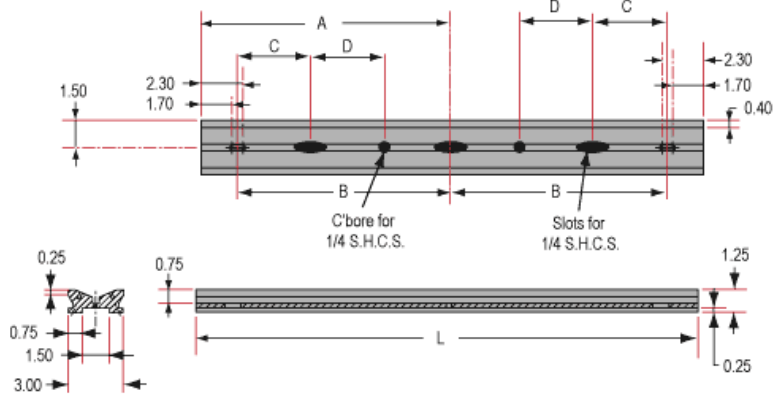

[View](#)

REACH 241:

Compliant

Product Details

- Wide Range of Carrier Length and Mounting Hole Options Available
- Low Profile Design with Smooth Movement
- Increased Stability and <1mrad Straight Line Accuracy

Dovetail Optical Rail Systems are designed for easy and stable installation and positioning of various optical components along the same axis. The rails feature slotted holes that allow them to be fixed to standard 1/4-20 TPI and M6 breadboards or optical tables. Carriers are available with different lengths and hole patterns to meet various mounting needs including options that are directly compatible with our [TECHSPEC® Manual Stages](#) for precision alignment. Carriers utilize a unique two-piece design to prevent the locking screws from contacting the rail and to allow easy attachment and removal. All Dovetail Optical Rail System parts are constructed of black anodized aluminum to minimize stray reflections or glare.

Note: Rails and carriers are sold separately.

Technical Information

Side Profile of Rail System

Large Carrier #55-340

Small Carrier #54-403

Medium Carrier #55-339

Large Carrier #55-404

Medium Carrier #55-341

Common Side Profile

Stock No.	L	A	B	C	D	# Slots	# C'bores
#54-401	12	6	4	—	—	3	—
#54-402	36	18	16	4	6	5	2

Dovetail Optical Rail

Units: inches