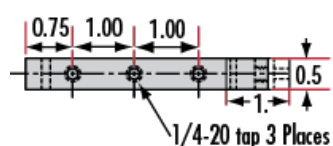

Dovetail Optical Rail Systems are designed for easy and stable installation and positioning of various optical components along the same axis. The rails feature slotted holes that allow them to be fixed to standard 1/4-20 TPI and M6 breadboards or optical tables. Carriers are available with different lengths and hole patterns to meet various mounting needs including options that are directly compatible with our [TECHSPEC® Manual Stages](#) for precision alignment. Carriers utilize a unique two-piece design to prevent the locking screws from contacting the rail and to allow easy attachment and removal. All Dovetail Optical Rail System parts are constructed of black anodized aluminum to minimize stray reflections or glare.

Note: Rails and carriers are sold separately.

Technical Information

Side Profile of Rail System

Large Carrier #55-340

Small Carrier #54-403

Medium Carrier #55-339

Large Carrier #55-404

Medium Carrier #55-341

Common Side Profile

Stock No.	L	A	B	C	D	# Slots	# C'bores
#54-401	12	6	4	—	—	3	—
#54-402	36	18	16	4	6	5	2

Dovetail Optical Rail

Units: inches