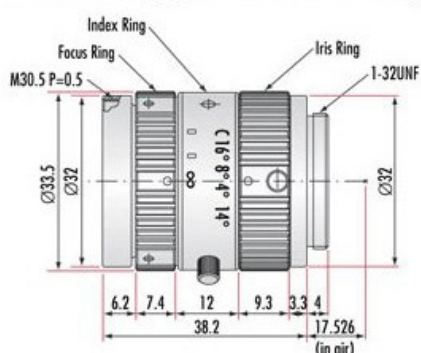

Sensor

2/3"	Maximum Sensor Format:
6.20	Pixel Size (µm):

Threading & Mounting

M30.5 x 0.50	Filter Thread:
C-Mount	Mount:

Regulatory Compliance

Exempt	RoHS 2015:
Contains SVHC(s)	Reach 224:
View	Certificate of Conformance:

Product Details

- Up to 2/3", C-Mount Lens
- Ideal for Machine Vision at an Economical Price
- 5mm to 75mm Focal Length

MegaPixel Fixed Focal Length Lenses are designed for high-resolution imaging. The lenses are ideal for machine vision applications with demanding space constraints. These lenses complement the resolution of many MegaPixel cameras with 1/2" or 2/3" formats. Low distortion and high resolution enable these economically priced lenses to produce sharp, high-contrast images compared to standard CCTV and compact lenses. MegaPixel Fixed Focal Length Lenses are available in focal lengths ranging from 5 to 75mm. Locking screws for the manual iris and focus allow these lenses to be used in high-vibration environments. Typical applications include [factory automation](#), inspection, and macro work.

Note: For #64-869 75mm FL Lens, remove focus limit screw to focus past 1.2m.

Technical Information

#64-868 35mm Megapixel Fixed Focal Length Lens

(Units in mm)