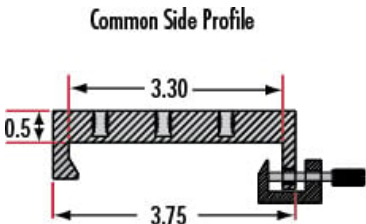

Dovetail	
914.4	Travel (mm):
36	Travel (inches):
36	Length (inches):
914.40	Length (mm):
Black Anodized Aluminum	Construction:

Hardware & Interface Connectivity

Manual	Type of Drive:

Threading & Mounting

C'bore Holes and Slots only for 1/4" (or M6) S.H.C.S	Mounting Threads:

Regulatory Compliance

Compliant	RoHS 2015:
View	Certificate of Conformance:
Compliant	REACH 241:

Product Details

1. Wide Range of Carrier Length and Mounting Hole Options Available
   - Low Profile Design with Smooth Movement
   - Increased Stability and <1mrad Straight Line Accuracy
2. Dovetail Optical Rail Systems are designed for easy and stable installation and positioning of various optical components along the same axis. The rails feature slotted holes that allow them to be fixed to standard 1/4-20 TPI and M6 breadboards or optical tables. Carriers are available with different lengths and hole patterns to meet various mounting needs including options that are directly compatible with our [TECHSPEC® Manual Stages](#) for precision alignment. Carriers utilize a unique two-piece design to prevent the locking screws from contacting the rail and to allow easy attachment and removal. All Dovetail Optical Rail System parts are constructed of black anodized aluminum to minimize stray reflections or glare.
3. **Note:** Rails and carriers are sold separately.

Technical Information