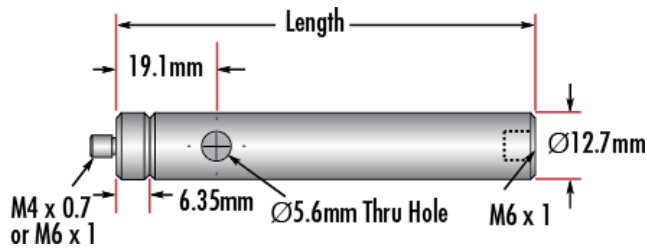

Note:
Adapter [#58-984](#) is included. Additional [thread adapters](#) available separately.

Physical & Mechanical Properties

38.10 **Length (mm):**

1.5 **Length (inches):**

12.70 **Diameter (mm):**

0.5 **Diameter (inches):**

Threading & Mounting

Male Thread:
M4 x 0.7

Regulatory Compliance

RoHS 2015:
[Compliant](#)

Certificate of Conformance:
[View](#)

REACH 241:
[Compliant](#)

Product Details

- Male M4 x 0.7 or M6 x 1.0 Stud, Female M6 x 1.0 Base
- Posts Include Interchangeable Male Stud and Removable Base S.H.S.S.
- Available in Variety of Lengths
- [English Versions Also Available](#)

TECHSPEC® Metric Stainless Steel Mounting Posts include a 6.35mm long male thread stud adapter that is easily interchangeable with other adapters to ensure compatibility between these posts and any optical mount. Removing the included adapter reveals female M4 threads on the post. Each optical post also has a thru-hole to allow an Allen wrench or other tool to rotate the post easily. Thread values are laser engraved on each post for quick identification and integration. TECHSPEC Metric Stainless Steel Mounting Posts are offered in a variety of lengths. [English versions are also available for purchase.](#)

Technical Information

#68-231

Stock No.	Description	Qty
#58-950	Steel Post, 25.4mm Length	1
#58-951	Steel Post, 38.1mm Length	1
#58-952	Steel Post, 50.8mm Length	2
#58-954	Steel Post, 76.2mm Length	2
#58-955	Steel Post, 101.6mm Length	2
#58-956	Steel Post, 152.4mm Length	1
#58-957	Steel Post, 203.2mm Length	1