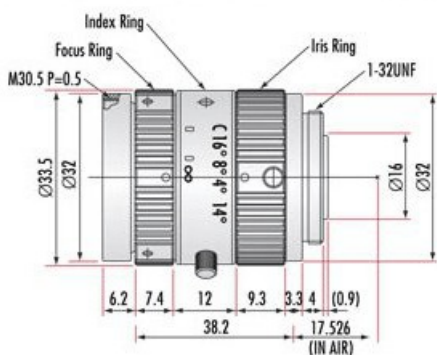

Sensor

2/3"	Maximum Sensor Format:
6.20	Pixel Size (µm):

Threading & Mounting

M30.5 x 0.50	Filter Thread:
C-Mount	Mount:

Regulatory Compliance

Exempt	RoHS 2015:
Contains SVHC(s)	Reach 224:
View	Certificate of Conformance:

Product Details

- Up to 2/3", C-Mount Lens
- Ideal for Machine Vision at an Economical Price
- 5mm to 75mm Focal Length

MegaPixel Fixed Focal Length Lenses are designed for high-resolution imaging. The lenses are ideal for machine vision applications with demanding space constraints. These lenses complement the resolution of many MegaPixel cameras with 1/2" or 2/3" formats. Low distortion and high resolution enable these economically priced lenses to produce sharp, high-contrast images compared to standard CCTV and compact lenses. MegaPixel Fixed Focal Length Lenses are available in focal lengths ranging from 5 to 75mm. Locking screws for the manual iris and focus allow these lenses to be used in high-vibration environments. Typical applications include [factory automation](#), inspection, and macro work.

Note: For [#64-869](#) 75mm FL Lens, remove focus limit screw to focus past 1.2m.

Technical Information

#56-790 50mm Megapixel Fixed Focal Length Lens

(Units in mm)