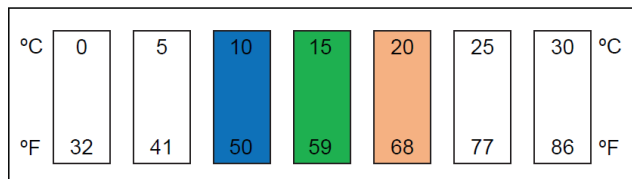

Regulatory Compliance

[Compliant](#)

RoHS 2015:

[View](#)

Certificate of Conformance:

[Compliant](#)

Reach 247:

Product Details

- Reversible Color Change Thermometers
- Instant Response and Continuous Readout
- 30 Celsius Degrees Ranges between 0 to 120°C

Liquid Crystal Thermometers are self-adhesive temperature indicators with instant response that provide a continuous readout of temperature. These thermometers are divided into 7 elements, each corresponding to a 5 Celsius degrees increment of their specified temperature range. Each element changes in sequence of orange to yellow (below specified temperature), green (at specified temperature), and blue (above specified temperature). Liquid Crystal Thermometers are available with 30 Celsius degrees temperature ranges between 0 to 120°C and are ideal for drying, curing, process control, or general temperature monitoring applications. These thermometers are reversible and will change color in opposite order (blue, green, yellow, orange) as temperature decreases.

Technical Information