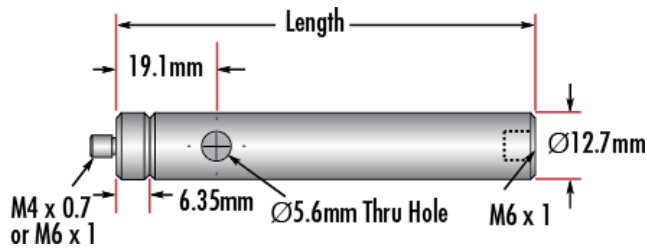

Note:
Adapter [#58-984](#) is included. Additional [thread adapters](#) available separately.

Physical & Mechanical Properties

63.50 **Length (mm):**

2.5 **Length (inches):**

12.70 **Diameter (mm):**

0.5 **Diameter (inches):**

Threading & Mounting

Male Thread:
M4 x 0.7

Regulatory Compliance

RoHS 2015:
[Compliant](#)

Certificate of Conformance:
[View](#)

REACH 241:
[Compliant](#)

Product Details

- Male M4 x 0.7 or M6 x 1.0 Stud, Female M6 x 1.0 Base
- Posts Include Interchangeable Male Stud and Removable Base S.H.S.S.
- Available in Variety of Lengths
- [English Versions Also Available](#)

TECHSPEC® Metric Stainless Steel Mounting Posts include a 6.35mm long male thread stud adapter that is easily interchangeable with other adapters to ensure compatibility between these posts and any optical mount. Removing the included adapter reveals female M4 threads on the post. Each optical post also has a thru-hole to allow an Allen wrench or other tool to rotate the post easily. Thread values are laser engraved on each post for quick identification and integration. TECHSPEC Metric Stainless Steel Mounting Posts are offered in a variety of lengths. [English versions are also available for purchase.](#)

Technical Information

#68-231

Stock No.	Description	Qty
#58-950	Steel Post, 25.4mm Length	1
#58-951	Steel Post, 38.1mm Length	1
#58-952	Steel Post, 50.8mm Length	2
#58-954	Steel Post, 76.2mm Length	2
#58-955	Steel Post, 101.6mm Length	2
#58-956	Steel Post, 152.4mm Length	1
#58-957	Steel Post, 203.2mm Length	1