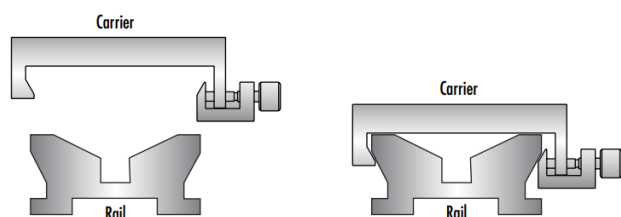

Manual

Threading & Mounting

Mounting Threads:

(4) M3 x 0.5, (8) M2 x 0.4, (9) M6 x 1.0

Regulatory Compliance

RoHS 2015:

Compliant

Certificate of Conformance:

[View](#)

REACH 241:

Compliant

Product Details

- Wide Range of Carrier Length and Mounting Hole Options Available
- Low Profile Design with Smooth Movement
- Increased Stability and <1mrad Straight Line Accuracy

Dovetail Optical Rail Systems are designed for easy and stable installation and positioning of various optical components along the same axis. The rails feature slotted holes that allow them to be fixed to standard 1/4-20 TPI and M6 breadboards or optical tables. Carriers are available with different lengths and hole patterns to meet various mounting needs including options that are directly compatible with our [TECHSPEC® Manual Stages](#) for precision alignment. Carriers utilize a unique two-piece design to prevent the locking screws from contacting the rail and to allow easy attachment and removal. All Dovetail Optical Rail System parts are constructed of black anodized aluminum to minimize stray reflections or glare.

Note: Rails and carriers are sold separately.

Technical Information

Side Profile of Rail System

Large Carrier #55-340

Small Carrier #54-403

Medium Carrier #55-339

Large Carrier #55-404

Medium Carrier #55-341