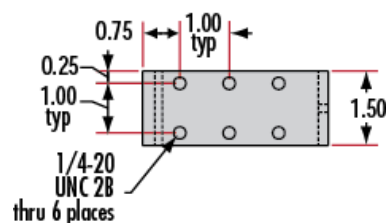

Dovetail Optical Rail Systems are designed for easy and stable installation and positioning of various optical components along the same axis. The rails feature slotted holes that allow them to be fixed to standard 1/4-20 TPI and M6 breadboards or optical tables. Carriers are available with different lengths and hole patterns to meet various mounting needs including options that are directly compatible with our [TECHSPEC® Manual Stages](#) for precision alignment. Carriers utilize a unique two-piece design to prevent the locking screws from contacting the rail and to allow easy attachment and removal. All Dovetail Optical Rail System parts are constructed of black anodized aluminum to minimize stray reflections or glare.

Note: Rails and carriers are sold separately.

Technical Information

Side Profile of Rail System

Large Carrier #55-340

Small Carrier #54-403

Medium Carrier #55-339

Large Carrier #55-404

Medium Carrier #55-341

Common Side Profile

Stock No.	L	A	B	C	D	# Slots	# C'bores
#54-401	12	6	4	—	—	3	—
#54-402	36	18	16	4	6	5	2