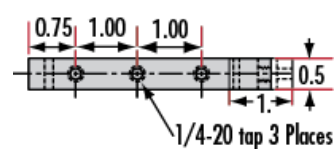

Dovetail Optical Rail Systems are designed for easy and stable installation and positioning of various optical components along the same axis. The rails feature slotted holes that allow them to be fixed to standard 1/4-20 TPI and M6 breadboards or optical tables. Carriers are available with different lengths and hole patterns to meet various mounting needs including options that are directly compatible with our [TECHSPEC® Manual Stages](#) for precision alignment. Carriers utilize a unique two-piece design to prevent the locking screws from contacting the rail and to allow easy attachment and removal. All Dovetail Optical Rail System parts are constructed of black anodized aluminum to minimize stray reflections or glare.

Note: Rails and carriers are sold separately.

Technical Information

Side Profile of Rail System

Large Carrier #55-340

Small Carrier #54-403

Medium Carrier #55-339

Large Carrier #55-404

Medium Carrier #55-341