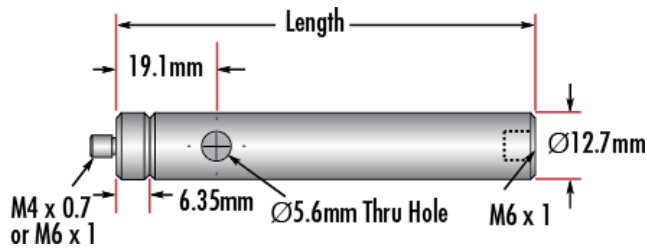

Note:
Adapter [#58-984](#) is included. Additional [thread adapters](#) available separately.

Physical & Mechanical Properties

76.20 **Length (mm):**

3.0 **Length (inches):**

12.70 **Diameter (mm):**

0.5 **Diameter (inches):**

Threading & Mounting

Male Thread:
M4 x 0.7

Regulatory Compliance

RoHS 2015:
[Compliant](#)

Certificate of Conformance:
[View](#)

REACH 241:
[Compliant](#)

Product Details

- Male M4 x 0.7 or M6 x 1.0 Stud, Female M6 x 1.0 Base
- Posts Include Interchangeable Male Stud and Removable Base S.H.S.S.
- Available in Variety of Lengths
- [English Versions Also Available](#)

TECHSPEC® Metric Stainless Steel Mounting Posts include a 6.35mm long male thread stud adapter that is easily interchangeable with other adapters to ensure compatibility between these posts and any optical mount. Removing the included adapter reveals female M4 threads on the post. Each optical post also has a thru-hole to allow an Allen wrench or other tool to rotate the post easily. Thread values are laser engraved on each post for quick identification and integration. TECHSPEC Metric Stainless Steel Mounting Posts are offered in a variety of lengths. [English versions are also available for purchase.](#)

Technical Information

#68-231

Stock No.	Description	Qty
#58-950	Steel Post, 25.4mm Length	1
#58-951	Steel Post, 38.1mm Length	1
#58-952	Steel Post, 50.8mm Length	2
#58-954	Steel Post, 76.2mm Length	2
#58-955	Steel Post, 101.6mm Length	2
#58-956	Steel Post, 152.4mm Length	1
#58-957	Steel Post, 203.2mm Length	1