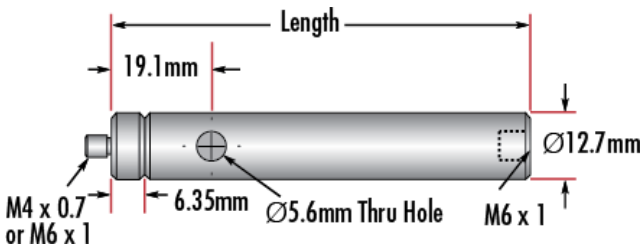

12.70   **Diameter (mm):**
0.5   **Diameter (inches):**

Threading & Mounting

M6 x 1.0   **Male Thread:**

Regulatory Compliance

RoHS 2015:
[Compliant](#)

Certificate of Conformance:
[View](#)

REACH 241:
[Compliant](#)

Product Details

- Male M4 x 0.7 or M6 x 1.0 Stud, Female M6 x 1.0 Base
- Posts Include Interchangeable Male Stud and Removable Base S.H.S.S.
- Available in Variety of Lengths
- [English Versions Also Available](#)

TECHSPEC® Metric Stainless Steel Mounting Posts include a 6.35mm long male thread stud adapter that is easily interchangeable with other adapters to ensure compatibility between these posts and any optical mount. Removing the included adapter reveals female M4 threads on the post. Each optical post also has a thru-hole to allow an Allen wrench or other tool to rotate the post easily. Thread values are laser engraved on each post for quick identification and integration. TECHSPEC Metric Stainless Steel Mounting Posts are offered in a variety of lengths. [English versions are also available for purchase.](#)

Technical Information

#68-231		
Stock No.	Description	Qty
#58-950	Steel Post, 25.4mm Length	1
#58-951	Steel Post, 38.1mm Length	1
#58-952	Steel Post, 50.8mm Length	2
#58-954	Steel Post, 76.2mm Length	2
#58-955	Steel Post, 101.6mm Length	2
#58-956	Steel Post, 152.4mm Length	1
#58-957	Steel Post, 203.2mm Length	1

#68-232		
Stock No.	Description	Qty
#59-757	Steel Post, 25.4mm Length	1
#59-758	Steel Post, 38.1mm Length	1
#59-759	Steel Post, 50.8mm Length	2
#59-761	Steel Post, 76.2mm Length	2
#59-762	Steel Post, 101.6mm Length	2
#59-763	Steel Post, 152.4mm Length	1
#59-764	Steel Post, 203.2mm Length	1