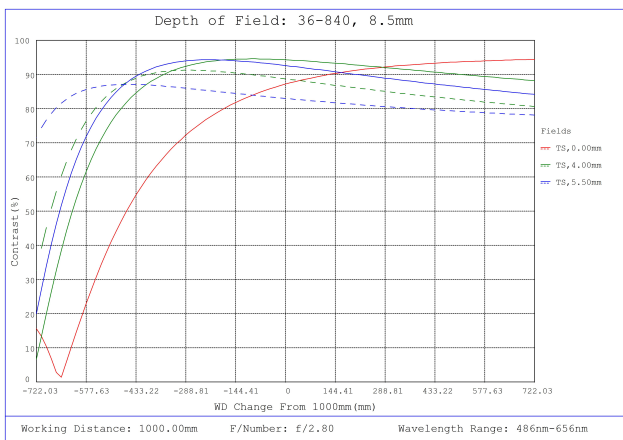

Optical Properties

128.6mm - 60.6°	Horizontal Field of View @ Max Sensor Format:
Horizontal: 124.9mm - 60.7° Vertical: 88.9mm - 45° Diagonal: 169.3mm - 77°	Field of View at Max Sensor Format:
128.6mm - 60.6°	Horizontal Field of View, 2/3" Sensor:
101.0mm - 49.2°	Horizontal Field of View, 1/1.8" Sensor:
88.3mm - 43.6°	Horizontal Field of View, 1/2" Sensor:
79.2mm - 39.5°	Horizontal Field of View, 1/2.5" Sensor:
64.6mm - 32.6°	Horizontal Field of View, 1/3" Sensor:
47.8mm - 24.4°	Horizontal Field of View, 1/4" Sensor:
11.00	Maximum Image Circle (mm):
0.0138	Numerical Aperture NA, Object Side:
7 (5)	Number of Elements (Groups):
8.50	Focal Length FL (mm):
100 - ∞	Working Distance (mm):
f/2.8	Aperture (f/#):
425 - 675nm BBAR	Coating:
425 - 675nm BBAR	Coating Specification:
8.22	Entrance Pupil Position (mm):
14.08	Object Space Principal Plane (mm):
6.67	Image Space Principal Plane (mm):
-18.51	Maximum Distortion (%):
-12.23	Exit Pupil Position (mm):
VIS	Lens Wavelength Range:

Sensor

2/3"	Maximum Sensor Format:
2.74	Pixel Size (µm):

Threading & Mounting

M30.5 x 0.50 (Male)	Filter Thread:
#89-942 (Required)	Filter Thread Adapter:
M25.5 x 0.5 (Male)	Front Thread:

#36-840, 8.5mm, f/2.8 Cr Series Fixed Focal Length Lens, Working Distance versus Field of View Plot

#36-840, 8.5mm, f/2.8 Cr Series Fixed Focal Length Lens, Modulated Transfer Function (MTF) Plot, 500mm Working Distance, f2.8

#36-840, 8.5mm, f/2.8 Cr Series Fixed Focal Length Lens, Depth of Field Plot, 500mm Working Distance, f2.8

#36-840, 8.5mm, f/2.8 Cr Series Fixed Focal Length Lens, Modulated Transfer Function (MTF) Plot, 1000mm Working Distance, f2.8

#36-840, 8.5mm, f/2.8 Cr Series Fixed Focal Length Lens, Depth of Field Plot, 1000mm Working Distance, f2.8