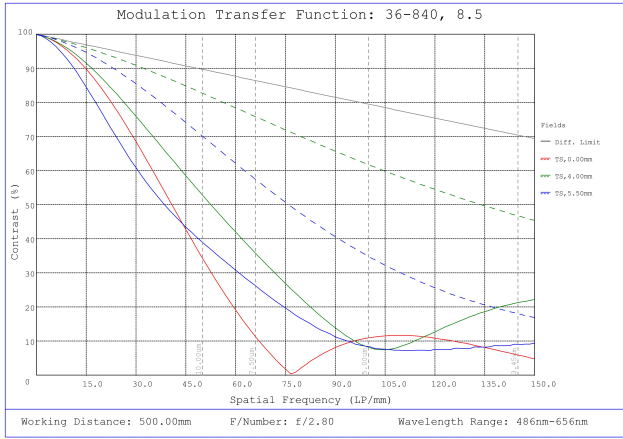

Optical Properties

128.6mm - 60.6°	Horizontal Field of View @ Max Sensor Format:
Horizontal: 124.9mm - 60.7° Vertical: 88.9mm - 45° Diagonal: 169.3mm - 77°	Field of View at Max Sensor Format:
128.6mm - 60.6°	Horizontal Field of View, 2/3" Sensor:
101.0mm - 49.2°	Horizontal Field of View, 1/1.8" Sensor:
88.3mm - 43.6°	Horizontal Field of View, 1/2" Sensor:
79.2mm - 39.5°	Horizontal Field of View, 1/2.5" Sensor:
64.6mm - 32.6°	Horizontal Field of View, 1/3" Sensor:
47.8mm - 24.4°	Horizontal Field of View, 1/4" Sensor:
11.00	Maximum Image Circle (mm):
0.0138	Numerical Aperture NA, Object Side:
7 (5)	Number of Elements (Groups):
8.50	Focal Length FL (mm):
100 - ∞	Working Distance (mm):
f/2.8	Aperture (f/#):
425 - 675nm BBAR	Coating:
425 - 675nm BBAR	Coating Specification:
8.22	Entrance Pupil Position (mm):
14.08	Object Space Principal Plane (mm):
6.67	Image Space Principal Plane (mm):
-18.51	Maximum Distortion (%):
-12.23	Exit Pupil Position (mm):
VIS	Lens Wavelength Range:

Sensor

2/3"	Maximum Sensor Format:
2.74	Pixel Size (µm):

Threading & Mounting

M30.5 x 0.50 (Male)	Filter Thread:
#89-942 (Required)	Filter Thread Adapter:
M25.5 x 0.5 (Male)	Front Thread:

#36-840, 8.5mm, f/2.8 Cr Series Fixed Focal Length Lens, Working Distance versus Field of View Plot

#36-840, 8.5mm, f/2.8 Cr Series Fixed Focal Length Lens, Modulated Transfer Function (MTF) Plot, 500mm Working Distance, f2.8

#36-840, 8.5mm, f/2.8 Cr Series Fixed Focal Length Lens, Depth of Field Plot, 500mm Working Distance, f2.8

#36-840, 8.5mm, f/2.8 Cr Series Fixed Focal Length Lens, Modulated Transfer Function (MTF) Plot, 1000mm Working Distance, f2.8

#36-840, 8.5mm, f/2.8 Cr Series Fixed Focal Length Lens, Depth of Field Plot, 1000mm Working Distance, f2.8