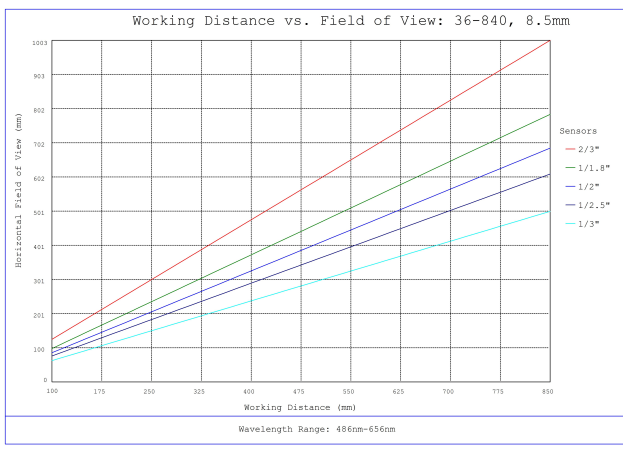

Optical Properties

128.6mm - 60.6°	Horizontal Field of View @ Max Sensor Format:
Horizontal: 124.9mm - 60.7° Vertical: 88.9mm - 45° Diagonal: 169.3mm - 77°	Field of View at Max Sensor Format:
128.6mm - 60.6°	Horizontal Field of View, 2/3" Sensor:
101.0mm - 49.2°	Horizontal Field of View, 1/1.8" Sensor:
88.3mm - 43.6°	Horizontal Field of View, 1/2" Sensor:
79.2mm - 39.5°	Horizontal Field of View, 1/2.5" Sensor:
64.6mm - 32.6°	Horizontal Field of View, 1/3" Sensor:
47.8mm - 24.4°	Horizontal Field of View, 1/4" Sensor:
11.00	Maximum Image Circle (mm):
0.0138	Numerical Aperture NA, Object Side:
7 (5)	Number of Elements (Groups):
8.50	Focal Length FL (mm):
100 - ∞	Working Distance (mm):
f/2.8	Aperture (f/#):
425 - 675nm BBAR	Coating:
425 - 675nm BBAR	Coating Specification:
8.22	Entrance Pupil Position (mm):
14.08	Object Space Principal Plane (mm):
6.67	Image Space Principal Plane (mm):
-18.51	Maximum Distortion (%):
-12.23	Exit Pupil Position (mm):
VIS	Lens Wavelength Range:

Sensor

2/3"	Maximum Sensor Format:
2.74	Pixel Size (µm):

Threading & Mounting

M30.5 x 0.50 (Male)	Filter Thread:
#89-942 (Required)	Filter Thread Adapter:
M25.5 x 0.5 (Male)	Front Thread:

#36-840, 8.5mm, f/2.8 Cr Series Fixed Focal Length Lens, Working Distance versus Field of View Plot

#36-840, 8.5mm, f/2.8 Cr Series Fixed Focal Length Lens, Modulated Transfer Function (MTF) Plot, 500mm Working Distance, f2.8

#36-840, 8.5mm, f/2.8 Cr Series Fixed Focal Length Lens, Depth of Field Plot, 500mm Working Distance, f2.8