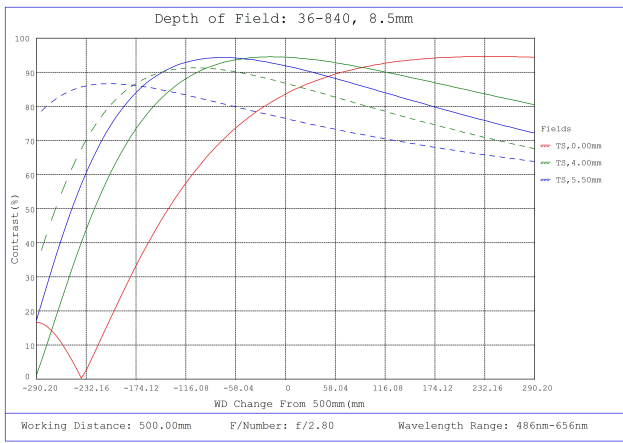

Optical Properties

128.6mm - 60.6°	Horizontal Field of View @ Max Sensor Format:
Horizontal: 124.9mm - 60.7° Vertical: 88.9mm - 45° Diagonal: 169.3mm - 77°	Field of View at Max Sensor Format:
128.6mm - 60.6°	Horizontal Field of View, 2/3" Sensor:
101.0mm - 49.2°	Horizontal Field of View, 1/1.8" Sensor:
88.3mm - 43.6°	Horizontal Field of View, 1/2" Sensor:
79.2mm - 39.5°	Horizontal Field of View, 1/2.5" Sensor:
64.6mm - 32.6°	Horizontal Field of View, 1/3" Sensor:
47.8mm - 24.4°	Horizontal Field of View, 1/4" Sensor:
11.00	Maximum Image Circle (mm):
0.0138	Numerical Aperture NA, Object Side:
7 (5)	Number of Elements (Groups):
8.50	Focal Length FL (mm):
100 - ∞	Working Distance (mm):
f/2.8	Aperture (f/#):
425 - 675nm BBAR	Coating:
425 - 675nm BBAR	Coating Specification:
8.22	Entrance Pupil Position (mm):
14.08	Object Space Principal Plane (mm):
6.67	Image Space Principal Plane (mm):
-18.51	Maximum Distortion (%):
-12.23	Exit Pupil Position (mm):
VIS	Lens Wavelength Range:

Sensor

2/3"	Maximum Sensor Format:
2.74	Pixel Size (µm):

Threading & Mounting

M30.5 x 0.50 (Male)	Filter Thread:
#89-942 (Required)	Filter Thread Adapter:
M25.5 x 0.5 (Male)	Front Thread:

#36-840, 8.5mm, f/2.8 Cr Series Fixed Focal Length Lens, Working Distance versus Field of View Plot

#36-840, 8.5mm, f/2.8 Cr Series Fixed Focal Length Lens, Modulated Transfer Function (MTF) Plot, 500mm Working Distance, f2.8

#36-840, 8.5mm, f/2.8 Cr Series Fixed Focal Length Lens, Depth of Field Plot, 500mm Working Distance, f2.8

#36-840, 8.5mm, f/2.8 Cr Series Fixed Focal Length Lens, Modulated Transfer Function (MTF) Plot, 1000mm Working Distance, f2.8

#36-840, 8.5mm, f/2.8 Cr Series Fixed Focal Length Lens, Depth of Field Plot, 1000mm Working Distance, f2.8