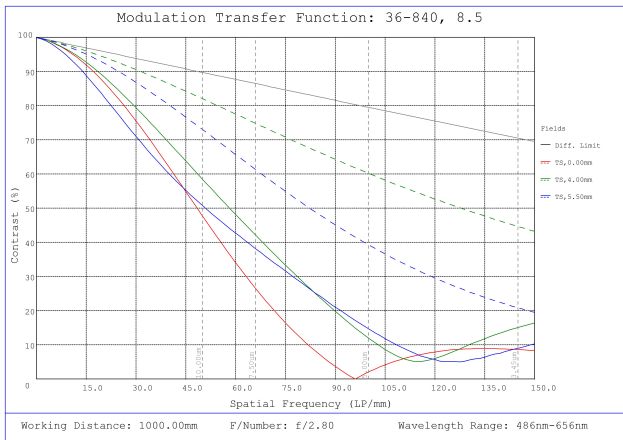

Optical Properties

128.6mm - 60.6°	Horizontal Field of View @ Max Sensor Format:
Horizontal: 124.9mm - 60.7° Vertical: 88.9mm - 45° Diagonal: 169.3mm - 77°	Field of View at Max Sensor Format:
128.6mm - 60.6°	Horizontal Field of View, 2/3" Sensor:
101.0mm - 49.2°	Horizontal Field of View, 1/1.8" Sensor:
88.3mm - 43.6°	Horizontal Field of View, 1/2" Sensor:
79.2mm - 39.5°	Horizontal Field of View, 1/2.5" Sensor:
64.6mm - 32.6°	Horizontal Field of View, 1/3" Sensor:
47.8mm - 24.4°	Horizontal Field of View, 1/4" Sensor:
11.00	Maximum Image Circle (mm):
0.0138	Numerical Aperture NA, Object Side:
7 (5)	Number of Elements (Groups):
8.50	Focal Length FL (mm):
100 - ∞	Working Distance (mm):
f/2.8	Aperture (f/#):
425 - 675nm BBAR	Coating:
425 - 675nm BBAR	Coating Specification:
8.22	Entrance Pupil Position (mm):
14.08	Object Space Principal Plane (mm):
6.67	Image Space Principal Plane (mm):
-18.51	Maximum Distortion (%):
-12.23	Exit Pupil Position (mm):
VIS	Lens Wavelength Range:

Sensor

2/3"	Maximum Sensor Format:
2.74	Pixel Size (µm):

Threading & Mounting

M30.5 x 0.50 (Male)	Filter Thread:
#89-942 (Required)	Filter Thread Adapter:
M25.5 x 0.5 (Male)	Front Thread:

#36-840, 8.5mm, f/2.8 Cr Series Fixed Focal Length Lens, Working Distance versus Field of View Plot

#36-840, 8.5mm, f/2.8 Cr Series Fixed Focal Length Lens, Modulated Transfer Function (MTF) Plot, 500mm Working Distance, f2.8

#36-840, 8.5mm, f/2.8 Cr Series Fixed Focal Length Lens, Depth of Field Plot, 500mm Working Distance, f2.8

#36-840, 8.5mm, f/2.8 Cr Series Fixed Focal Length Lens, Modulated Transfer Function (MTF) Plot, 1000mm Working Distance, f2.8

#36-840, 8.5mm, f/2.8 Cr Series Fixed Focal Length Lens, Depth of Field Plot, 1000mm Working Distance, f2.8