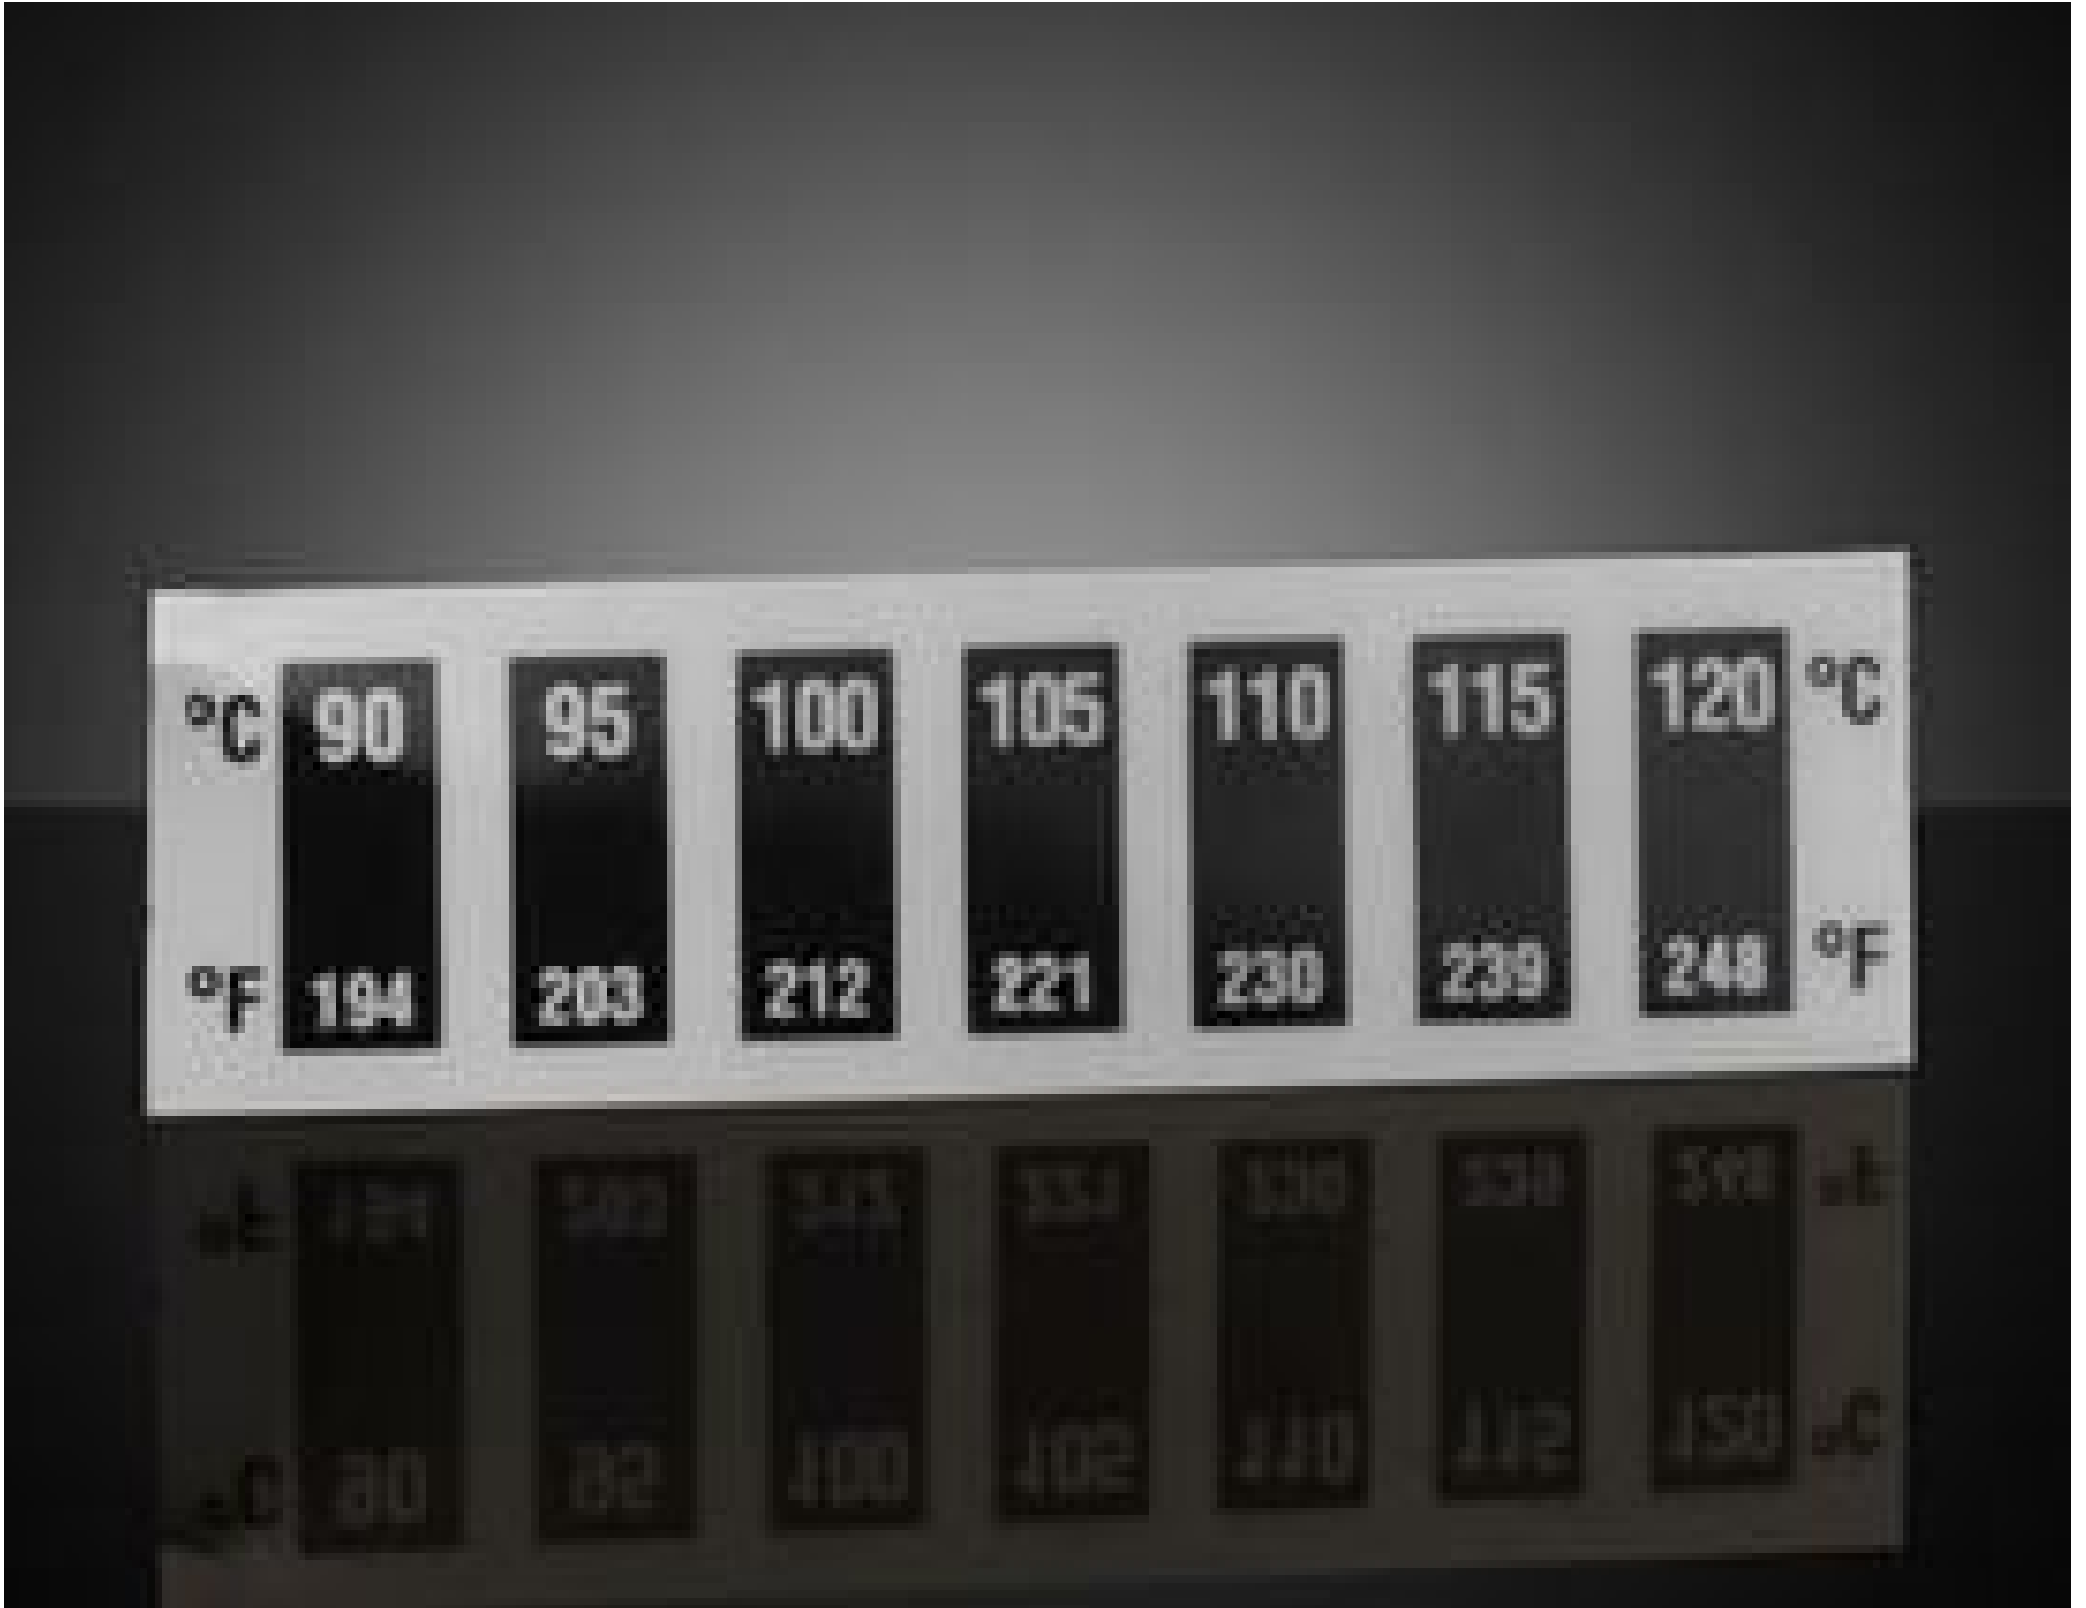

90 - 120°C Temp Range, Liquid Crystal Thermometers (10/Pack)

90 - 120°C Temp Range, Liquid Crystal Thermometers (10/Pack)

Stock #16-786 **2 In Stock**

⊖ 1 ⊕ A\$40⁰⁰

ADD TO CART

Volume Pricing

Qty 1-4	A\$40.00 each
Qty 5-9	A\$36.00 each
Need More?	Request Quote

Regulatory Compliance

RoHS 2015:
[Compliant](#)

Certificate of Conformance:
[View](#)

Reach 247:
[Compliant](#)

Product Details

- Reversible Color Change Thermometers
- Instant Response and Continuous Readout
- 30 Celsius Degrees Ranges between 0 to 120°C

Liquid Crystal Thermometers are self-adhesive temperature indicators with instant response that provide a continuous readout of temperature. These thermometers are divided into 7 elements, each corresponding to a 5 Celsius degrees increment of their specified temperature range. Each element changes in sequence of orange to yellow (below specified temperature), green (at specified temperature), and blue (above specified temperature). Liquid Crystal Thermometers are available with 30 Celsius degrees temperature ranges between 0 to 120°C and are ideal for drying, curing, process control, or general temperature monitoring applications. These thermometers are reversible and will change color in opposite order (blue, green, yellow, orange) as temperature decreases.

Technical Information

Liquid Crystal Thermometers are calibrated to turn green when the listed temperature is achieved. If green is not visible, the temperature will be midway between the elements that are blue and orange. Elements turn blue when they surpass their listed temperature and orange when they are just below their listed temperature.