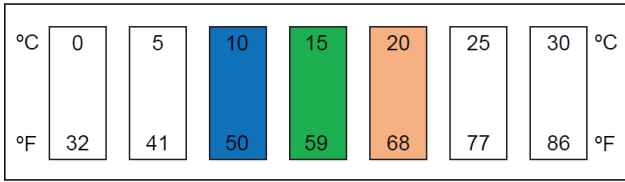

Regulatory Compliance

RoHS 2015:
[Compliant](#)

Certificate of Conformance:
[View](#)

Reach 247:
[Compliant](#)

Product Details

- Reversible Color Change Thermometers
- Instant Response and Continuous Readout
- 30 Celsius Degrees Ranges between 0 to 120°C

Liquid Crystal Thermometers are self-adhesive temperature indicators with instant response that provide a continuous readout of temperature. These thermometers are divided into 7 elements, each corresponding to a 5 Celsius degrees increment of their specified temperature range. Each element changes in sequence of orange to yellow (below specified temperature), green (at specified temperature), and blue (above specified temperature). Liquid Crystal Thermometers are available with 30 Celsius degrees temperature ranges between 0 to 120°C and are ideal for drying, curing, process control, or general temperature monitoring applications. These thermometers are reversible and will change color in opposite order (blue, green, yellow, orange) as temperature decreases.

Technical Information

Liquid Crystal Thermometers are calibrated to turn green when the listed temperature is achieved. If green is not visible, the temperature will be midway between the elements that are blue and orange. Elements turn blue when they surpass their listed temperature and orange when they are just below their listed temperature.

LIQUID CRYSTAL THERMOMETERS (°C/°F)							
Element 1	Element 2	Element 3	Element 4	Element 5	Element 6	Element 7	Stock No.
0 / 32	5 / 41	10 / 50	15 / 59	20 / 68	25 / 77	30 / 86	#16-783
30 / 86	35 / 95	40 / 104	45 / 113	50 / 121	55 / 131	60 / 140	#16-784
60 / 140	65 / 149	70 / 158	75 / 167	80 / 176	85 / 185	90 / 194	#16-785
90 / 194	95 / 203	100 / 212	105 / 221	110 / 230	115 / 239	120 / 248	#16-786