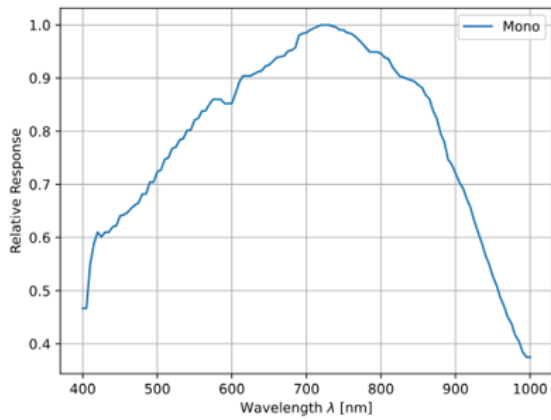

- SONY Pregius S Sensors Available with up to 24MP
- Proven Compact Housing (29 x 29mm)
- Powerful Computer Vision Feature Set with Optional Beyond Features
- [Basler ace GgE Cameras](#) Also Available

Basler ace2 GigE/5GigE Cameras are available in two versions that provide optimized hardware design, proven compact and robust housing, and state of the art CMOS sensor technology with excellent image quality from Sony's 2nd-Gen Pregius, 3rd-Gen STARVIS, or the latest 4th-Gen Pregius S sensors. These second-generation Ace cameras include all of the components of the first-generation Ace cameras along with integrated features such as a status LED, removable IR cut filter, and robust MB connector. The Basler ace2 GigE/5GigE Camera Basic version offers excellent price to performance ratio with powerful Computer Vision feature set, while the Pro version unlocks unique advanced Beyond features such as Pixel Beyond and Compression Beyond for maximum performance to meet with demanding application requirements. These cameras include the industry proven Basler Pylon SDK Software and Driver and conform to GenICam (GigE Vision 2.0) standards, making them a fast and cost-effective solution to software integration. Basler ace2 Cameras are available in both GigE, 5GigE and USB3.0 interfaces and are ideal for a wide range of applications such as factory automation and industrial robotics.

Technical Information

IMX676 Sensor QE Curve