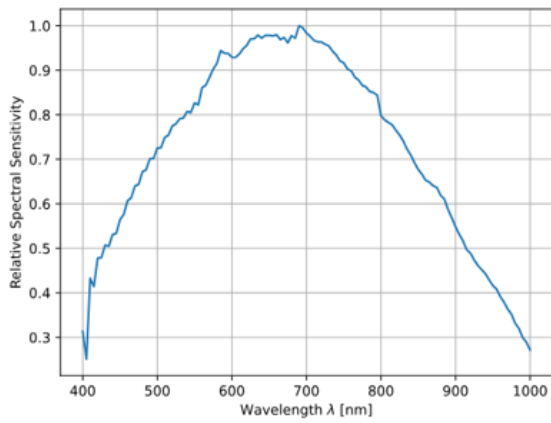

IMX900 Sensor QE Curve