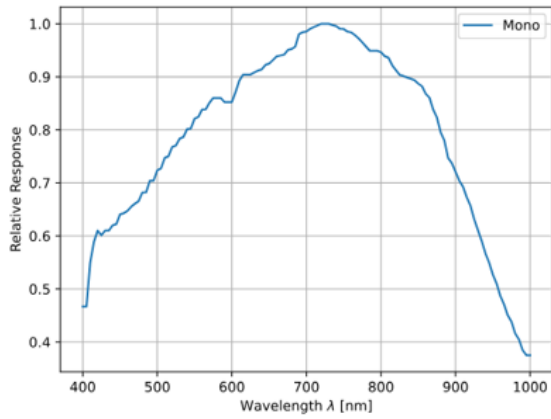

- SONY Pregius S Sensors Available with up to 24MP
- Proven Compact Housing (29 x 29mm)
- Powerful Computer Vision Feature Set with Optional Beyond Features
- [Basler ace GgE Cameras](#) Also Available

Basler ace2 GigE/5GigE Cameras are available in two versions that provide optimized hardware design, proven compact and robust housing, and state of the art CMOS sensor technology with excellent image quality from Sony's 2nd-Gen Pregius, 3rd-Gen STARVIS, or the latest 4th-Gen Pregius S sensors. These second-generation Ace cameras include all of the components of the first-generation Ace cameras along with integrated features such as a status LED, removable IR cut filter, and robust MB connector. The Basler ace2 GigE/5GigE Camera Basic version offers excellent price to performance ratio with powerful Computer Vision feature set, while the Pro version unlocks unique advanced Beyond features such as Pixel Beyond and Compression Beyond for maximum performance to meet with demanding application requirements. These cameras include the industry proven Basler Pylon SDK Software and Driver and conform to GenICam (GigE Vision 2.0) standards, making them a fast and cost-effective solution to software integration. Basler ace2 Cameras are available in both GigE, 5GigE and USB3.0 interfaces and are ideal for a wide range of applications such as factory automation and industrial robotics.

Technical Information

IMX676 Sensor QE Curve