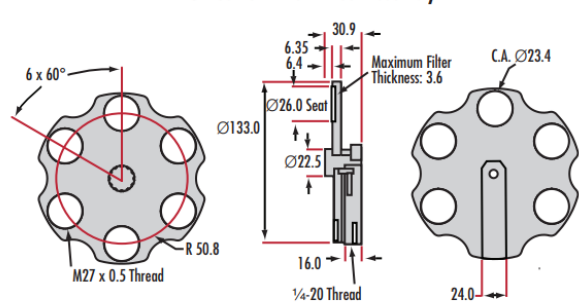

Retainer rings are included with the filter wheels, which can hold a maximum filter thickness of 3.6mm. The C-Mount Adapters allow the use of **C-Mount components**, including our C-Mount Lens Mounts which can hold filters of varying size and thickness. The filter wheel assembly can be easily mounted using the 1/4-20 tapped hole at the base. Other useful features include labeled filter positions, a finger groove on the outer diameter for easy rotation, and a removable front knob for interchanging filter wheels. Filter Wheel Only ([#56-783](#) & [#58-183](#)) can be purchased separately for switching wheels on the assembly, without removing filters. Common applications include fluorescence imaging, DNA sequencing, polymerase chain reaction (PCR) diagnostic instruments, attenuating low power lasers, and variable filters for machine vision. Filter Wheels are available **Pre-Loaded** with our TECHSPEC® Neutral Density Filters, Shortpass Filters, Longpass Filters or Bandpass Filters.

Technical Information

6-Position Filter Wheel Assembly