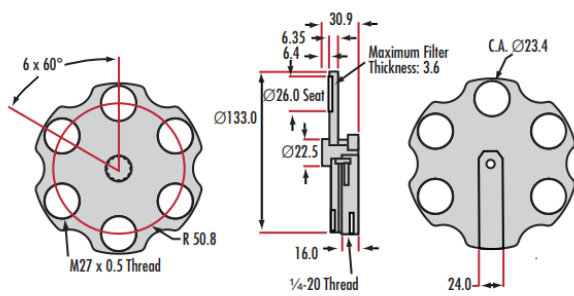

Retainer rings are included with the filter wheels, which can hold a maximum filter thickness of 3.6mm. The C-Mount Adapters allow the use of **C-Mount components**, including our C-Mount Lens Mounts which can hold filters of varying size and thickness. The filter wheel assembly can be easily mounted using the 1/4-20 tapped hole at the base. Other useful features include labeled filter positions, a finger groove on the outer diameter for easy rotation, and a removable front knob for interchanging filter wheels. Filter Wheel Only ([#56-783](#) & [#58-183](#)) can be purchased separately for switching wheels on the assembly, without removing filters. Common applications include fluorescence imaging, DNA sequencing, polymerase chain reaction (PCR) diagnostic instruments, attenuating low power lasers, and variable filters for machine vision. Filter Wheels are available **Pre-Loaded** with our TECHSPEC® Neutral Density Filters, Shortpass Filters, Longpass Filters or Bandpass Filters.

Technical Information

6-Position Filter Wheel Assembly