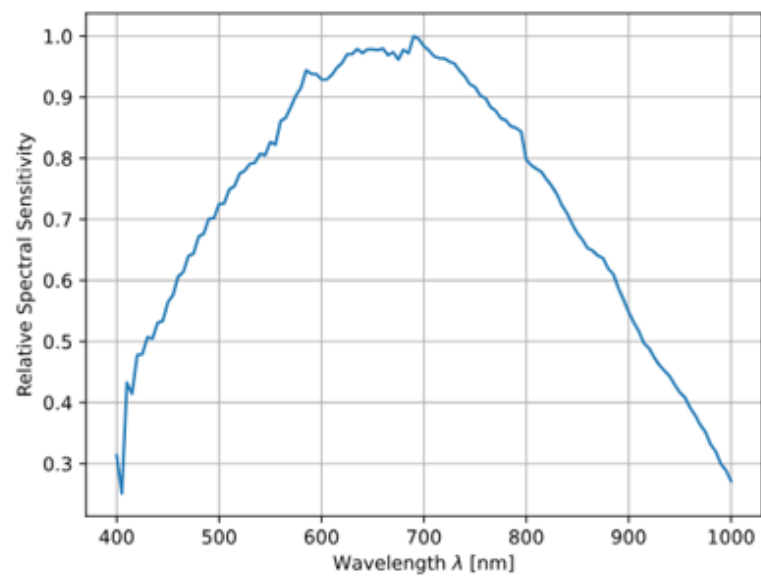

IMX900 Sensor QE Curve