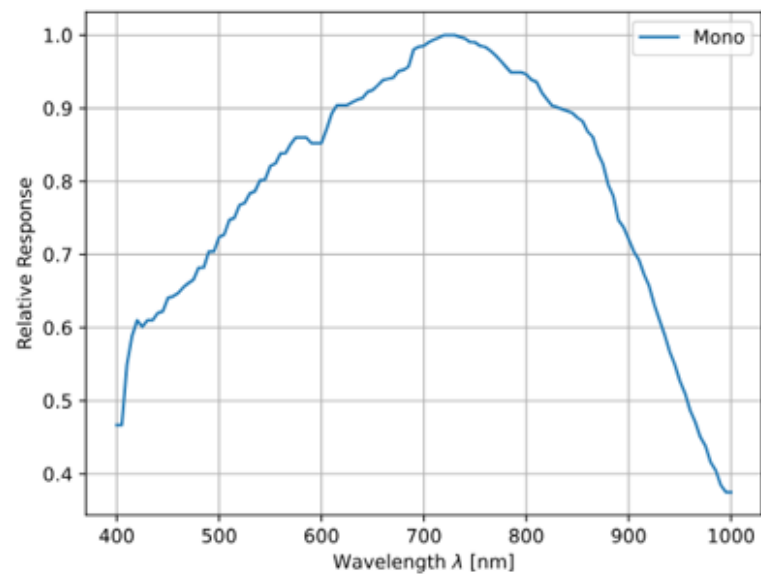

- SONY Pregius S Sensors Available with up to 24MP
- Proven Compact Housing (29 x29mm)
- Powerful Computer Vision Feature Set with Optional Beyond Features
- [Basler ace GigE Cameras](#) Also Available

Basler ace2 GigE/5GigE Cameras are available in two versions that provide optimized hardware design, proven compact and robust housing, and state of the art CMOS sensor technology with excellent image quality from Sony's 2nd-Gen Pregius, 3rd-Gen STARVIS, or the latest 4th-Gen Pregius S sensors. These second-generation Ace cameras include all of the components of the first-generation Ace cameras along with integrated features such as a status LED, removable IR cut filter, and robust M8 connector. The Basler ace2 GigE/5GigE Camera Basic version offers excellent price to performance ratio with powerful Computer Vision feature set, while the Pro version unlocks unique advanced Beyond features such as Pixel Beyond and Compression Beyond for maximum performance to meet with demanding application requirements. These cameras include the industry proven Basler Pylon SDK Software and Driver and conform to GenICam (GigE Vision 2.0) standards, making them a fast and cost-effective solution to software integration. Basler ace2 Cameras are available in both GigE, 5GigE and USB3.0 interfaces and are ideal for a wide range of applications such as factory automation and industrial robotics.

TECHNICAL INFORMATION

IMX676 Sensor QE Curve