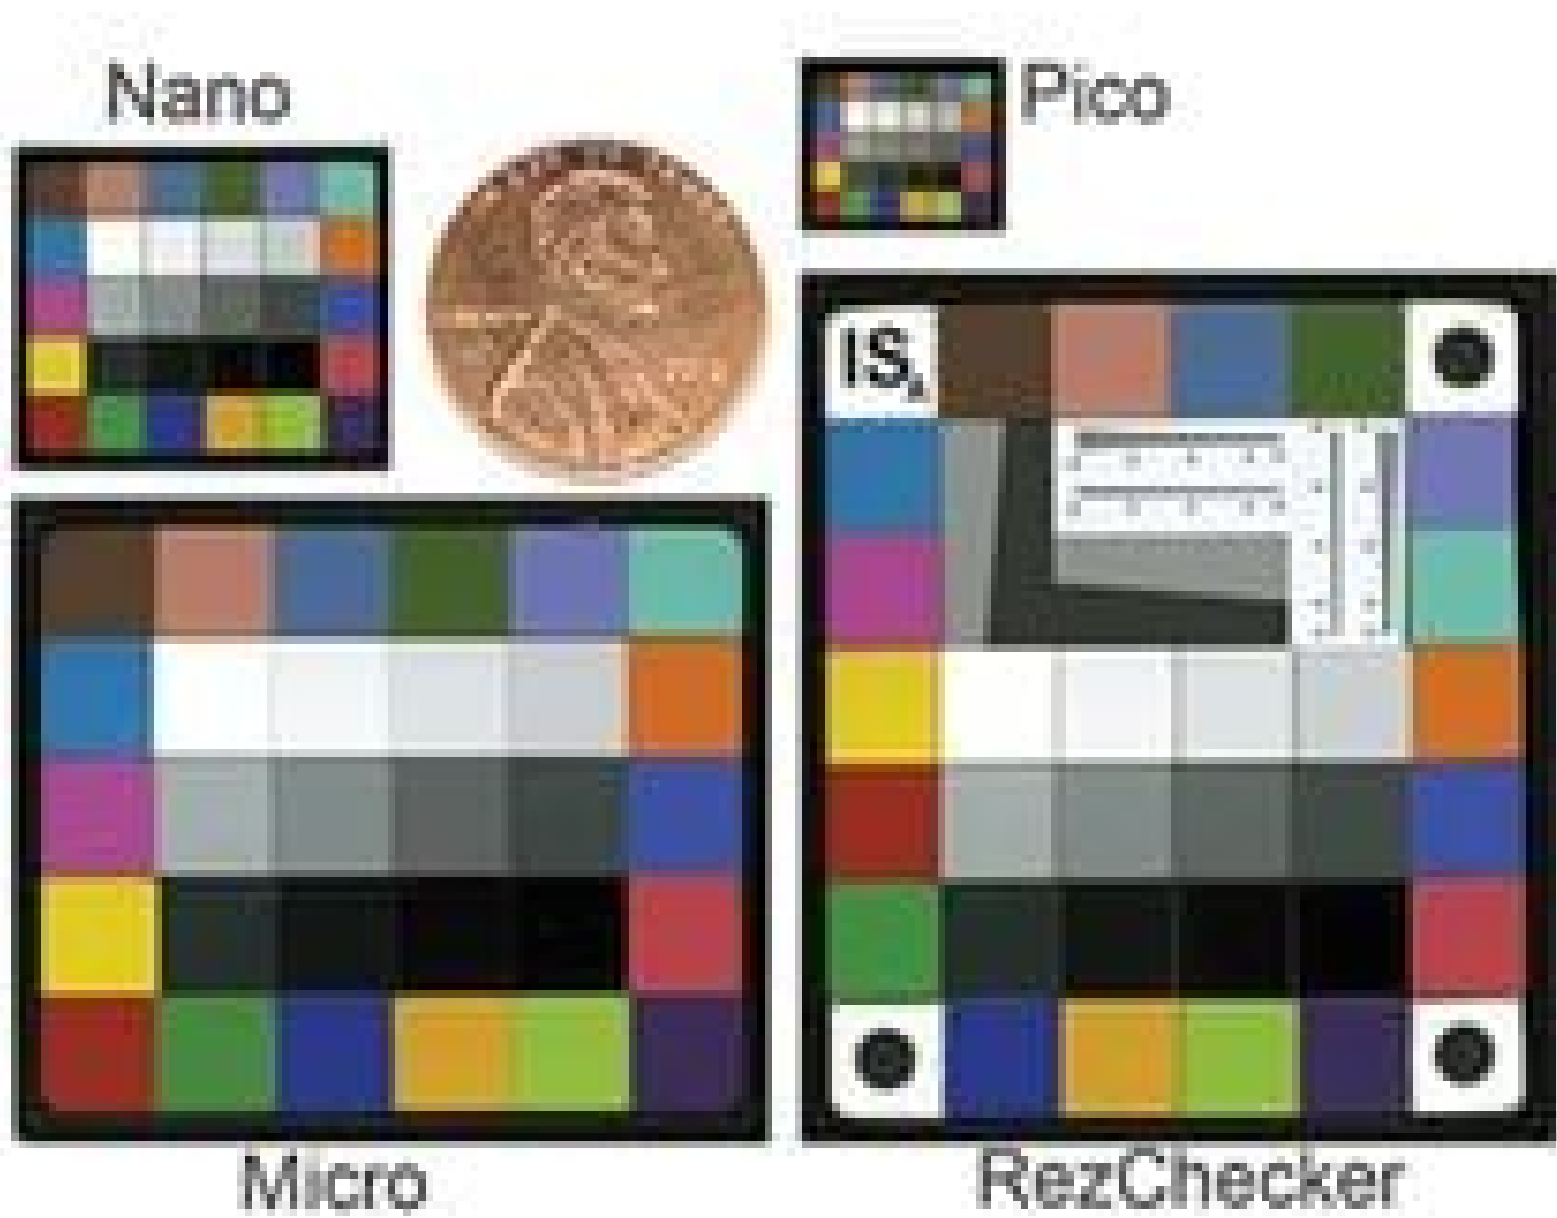

## ColorGauge Micro, Gloss

Stock #68-767 **3 In Stock**

- 1 + A\$521<sup>00</sup>

**ADD TO CART**

### General

**Note:**  
All 12 Grayscale Patches Gloss. All 18 Color Patches Matte.

Product is intended for visual evaluation of resolution, not for objective measurement of resolution. It may be possible that small scratches or blemishes may appear on product and will not affect performance.

## Product Details

- Test True Color Balance
- Natural, Chromatic, Primary, and Grayscale Colors
- Up to 30 Scientifically Designed Patches

Color Checkers feature a unique test pattern scientifically designed to help determine the true color balance or optical density of any color rendition system. It is an industry-standard that provides a non-subjective comparison with a "test pattern" of scientifically prepared squares ranging from natural colors to Grayscale. Each color will reflect light in the same way in all parts of the visible spectrum, thus maintaining color consistency over different illumination options. Color Checkers are offered with both gloss and matte color patches, with gloss patches providing an extended dynamic range with a limited illumination geometry and matte patches having a smaller dynamic range but are more usable with a narrow illumination geometry. These color checkers also range in size from fractions of an inch to standard A4 letter size, making them ideal for a wide array of applications such as spectroscopy, machine vision, photography, graphic arts, electronic publishing, and television.