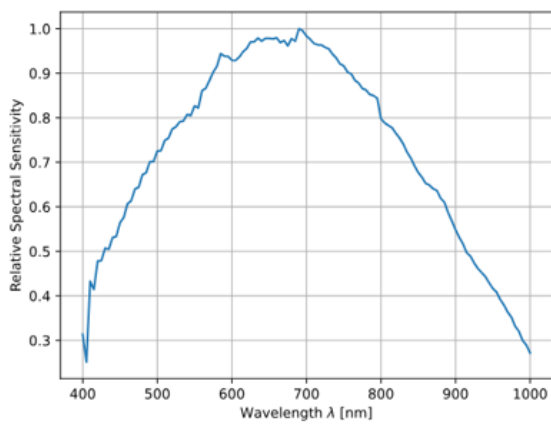

IMX900 Sensor QE Curve