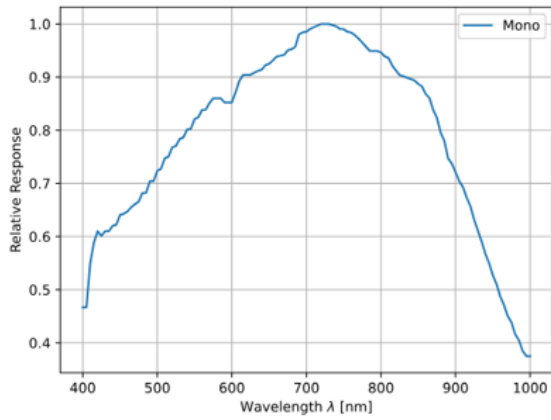

- SONY Pregius S Sensors Available with up to 24MP
- Proven Compact Housing (29 x 29mm)
- Powerful Computer Vision Feature Set with Optional Beyond Features
- [Basler ace GigE Cameras](#) Also Available

Basler ace2 GigE/5GigE Cameras are available in two versions that provide optimized hardware design, proven compact and robust housing, and state of the art CMOS sensor technology with excellent image quality from Sony's 2nd-Gen Pregius, 3rd-Gen STARVIS, or the latest 4th-Gen Pregius S sensors. These second-generation Ace cameras include all of the components of the first-generation Ace cameras along with integrated features such as a status LED, removable IR cut filter, and robust MB connector. The Basler ace2 GigE/5GigE Camera Basic version offers excellent price to performance ratio with powerful Computer Vision feature set, while the Pro version unlocks unique advanced Beyond features such as Pixel Beyond and Compression Beyond for maximum performance to meet with demanding application requirements. These cameras include the industry proven Basler Pylon SDK Software and Driver and conform to GenICam (GigE Vision 2.0) standards, making them a fast and cost-effective solution to software integration. Basler ace2 Cameras are available in both GigE, 5GigE and USB3.0 interfaces and are ideal for a wide range of applications such as factory automation and industrial robotics.

Technical Information

IMX676 Sensor QE Curve