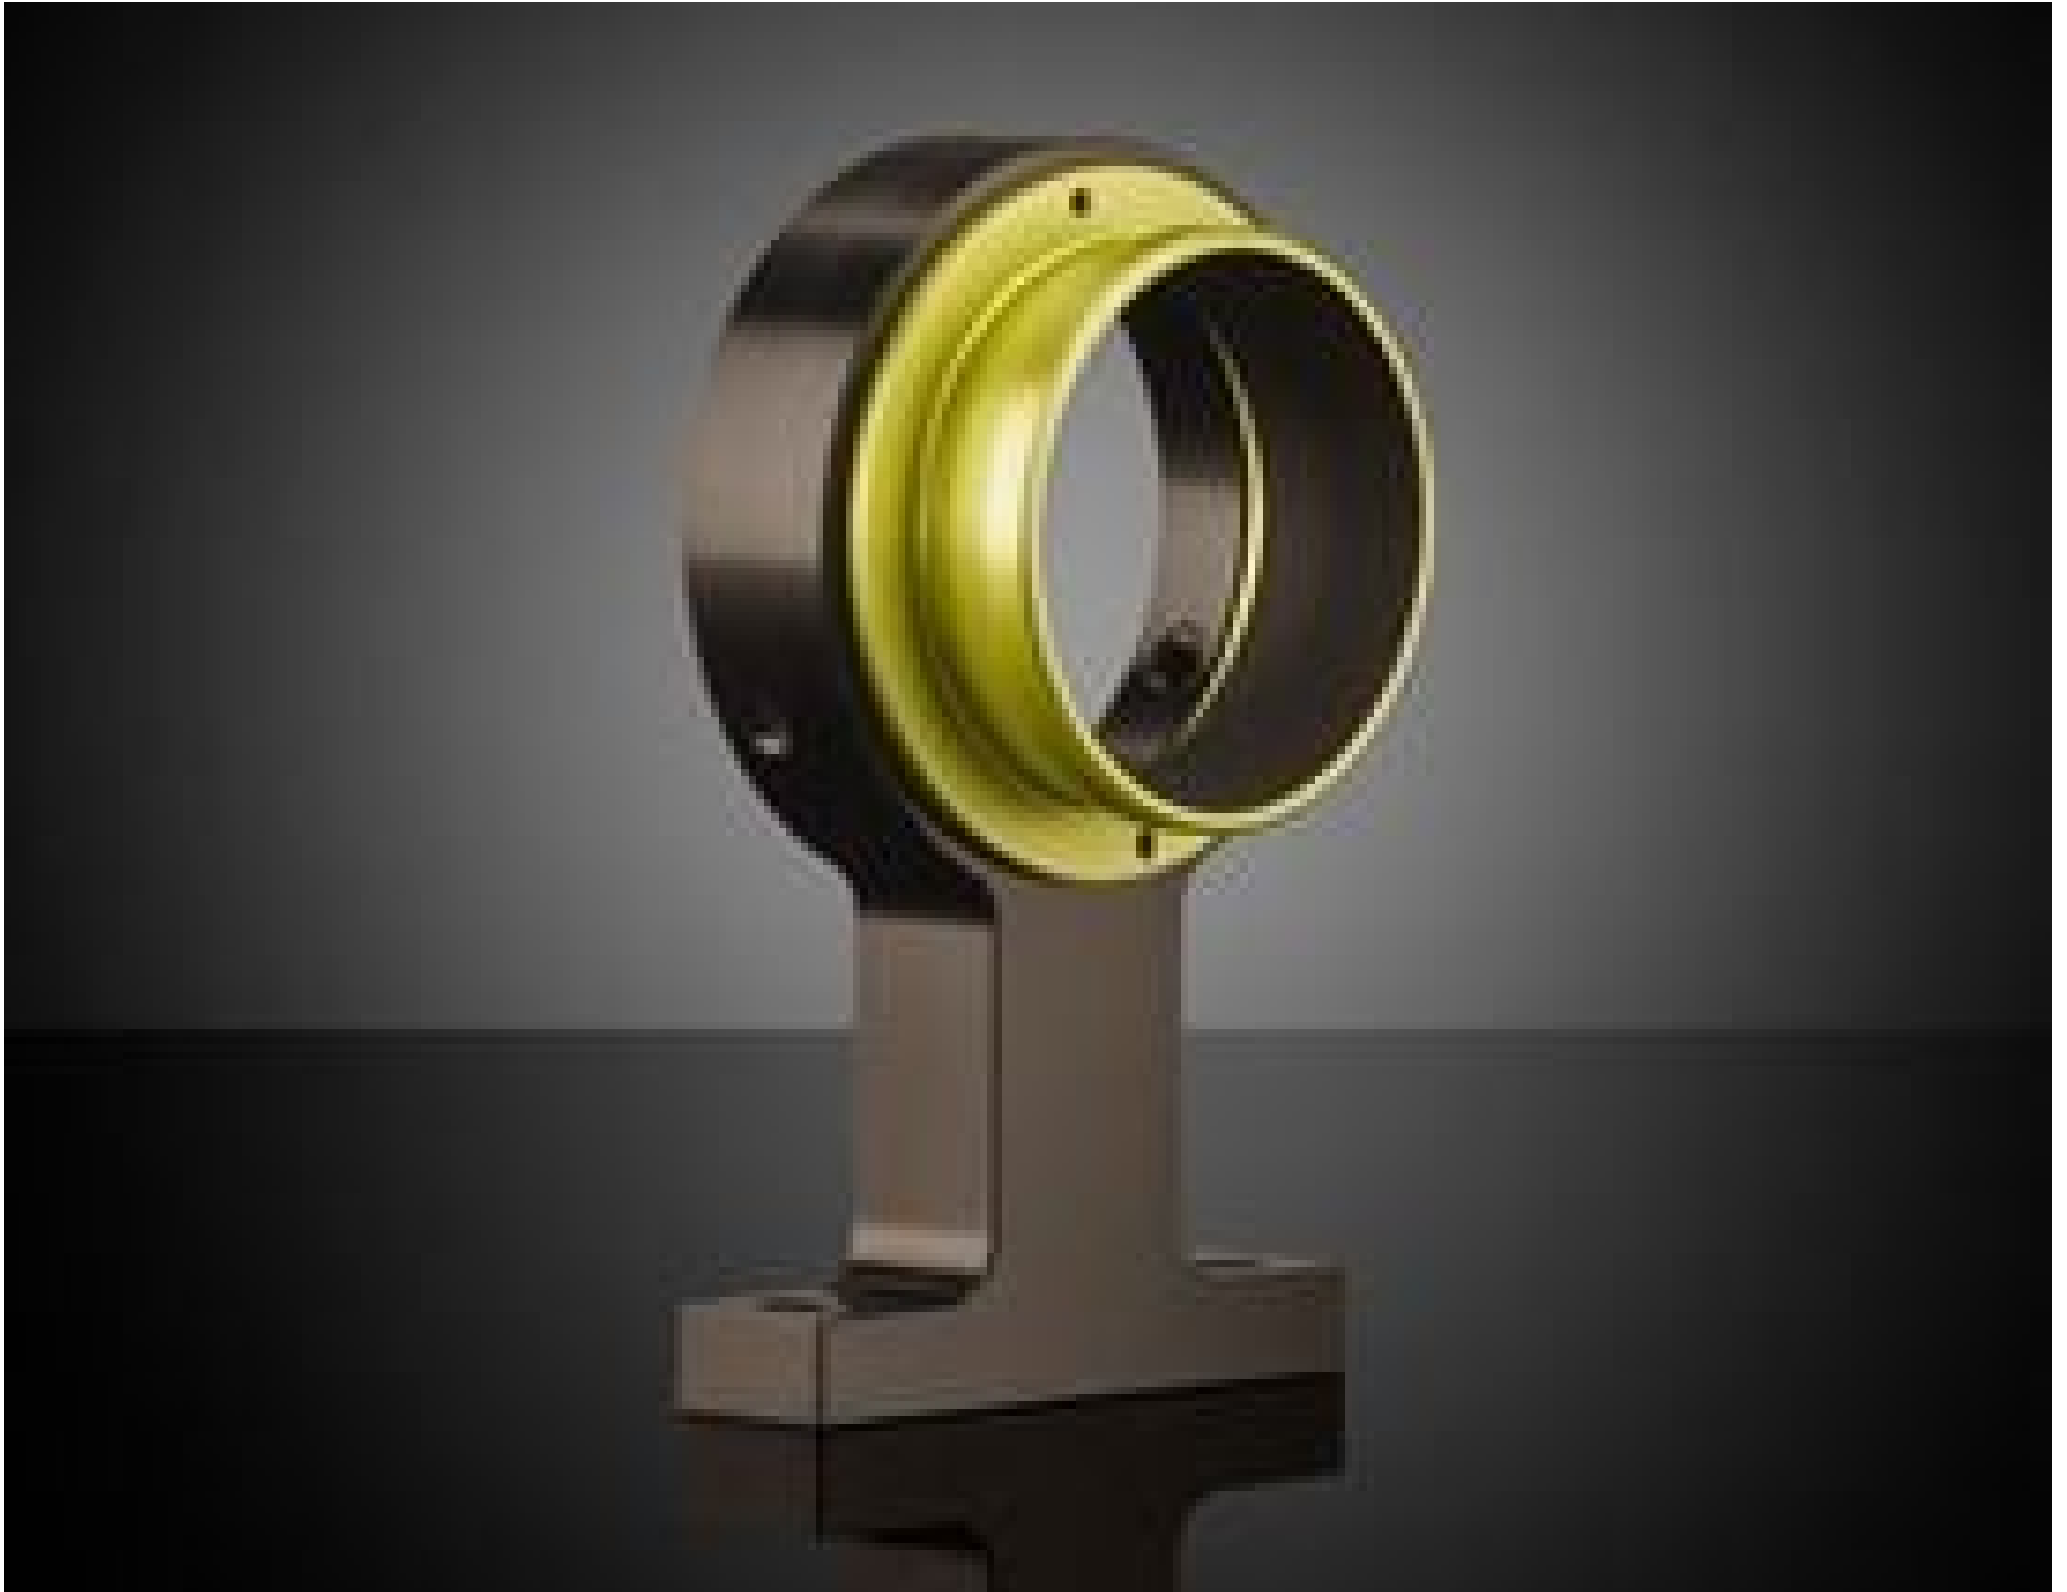

In-Line Mount

In-Line Mount, #89-910

Stock **#89-910** **2 In Stock**

1 **A\$191⁰⁰**

ADD TO CART

Volume Pricing

Qty 1+	A\$191.00 each
--------	-----------------------

Need More?	Request Quote
------------	-------------------------------

Product Downloads

General

Accessory (Optional)

Note:

Lens Accessory

Type:

In-Line Mount

Title:

7X and 12.5X High Precision Zoom Lenses are modular lens systems that consist of a camera mount, camera tube, core module, lower function module, and lower lens. Added versatility is achieved by swapping out modules to change magnification, field of view, or the optical pathway. 7X and 12.5X High Precision Zoom Lenses are compatible with M26 x 36 TPI Mitutoyo-style objectives and with camera sensor coverages and mounts ranging from C-Mount to F-Mount and to 35mm DSLR cameras. 50/50 and 90° cubes are available to introduce right angle turns or to support multiple imaging paths. A motor controller for multi-axis zoom and focus functionality is also available and can be connected to USB, Ethernet, or RS-232/422/285 ports.