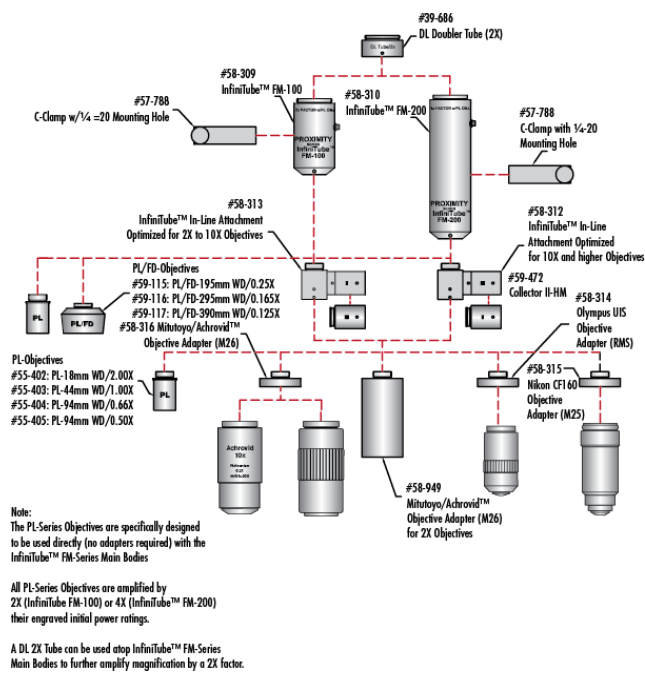

Threading & Mounting

Mount:

C-Mount

Regulatory Compliance

RoHS 2015:

Compliant

Reach 224:

Compliant

Certificate of Conformance:

[View](#)

Product Details

- Direct to Video C-Mount for 2/3" and Smaller Sensor Cameras
- Internal Focusing

InfiniTube™ FM Systems are used to mount infinite-conjugate objectives to C-mount cameras, yielding magnifications not possible with ordinary video lenses, such as 50X magnification. The InfiniTube™ system can be configured in a variety of fashions. It can be utilized alone (InfiniTube™ #58-310 or #58-309) for applications where illumination is provided from another source such as a backlight or directional illumination. The InfiniTube™ FM Systems can also be configured for in-line illumination with attachments. The first in-line attachment (#58-313) has been designed for high performance with objectives having a magnification of 10X or below and is not suggested for use with higher magnification objectives. The second in-line attachment (#58-312) has been designed to work with increased efficiency when used with magnifications of 10X or higher, but can be utilized with all magnifications. All in-line attachments accept our [Fiber Optic Light Guides](#) with a 0.312" tip diameter.

Note: [Standard system](#) for 2/3" sensors still available.

Technical Information

System Includes	Stock No.
InfiniTube In-Line Assembly Unit	#58-311
Hitachi KP-D20B Camera	#55-837
15.1" Diagonal LCD Monitor (US version only)	#56-522
Y-C Cable (6 ft.)	#39-255
Mitutoyo/Achrovid™ Objective Adapter	#58-316
M-150 Fiber Optic Illuminator	#55-718
Fiber Optic Light Guide (48" L)	#39-367
Fiber Optic Adapter	#38-944
Standard Boom Stand	#54-120
Rack & Pinion Mounting Plate	#54-123
C-Clamp with 1/4-20 Mounting Hole	#57-788