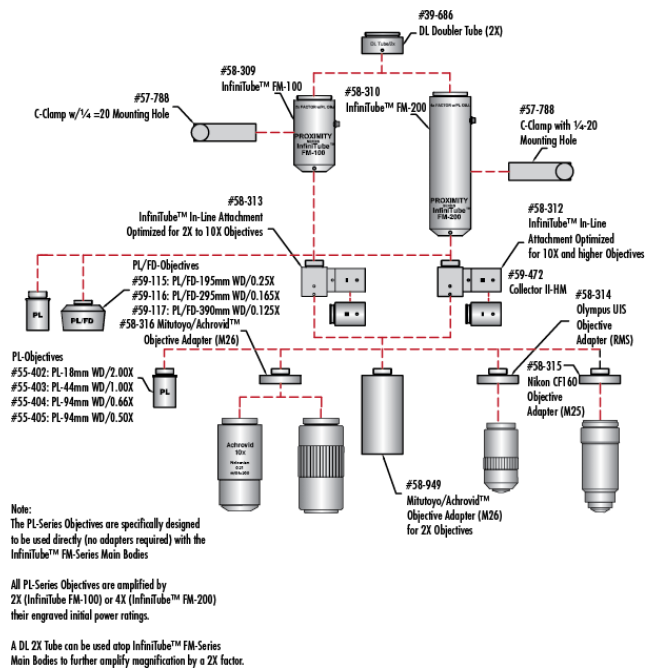

2/3"

Threading & Mounting

Mount:

C-Mount

Regulatory Compliance

RoHS 2015:

Compliant

Reach 224:

Compliant

Certificate of Conformance:

[View](#)

Product Details

- Direct to Video C-Mount for 2/3" and Smaller Sensor Cameras
- Internal Focusing

InfiniTube™ FM Systems are used to mount infinite-conjugate objectives to C-mount cameras, yielding magnifications not possible with ordinary video lenses, such as 50X magnification. The InfiniTube™ system can be configured in a variety of fashions. It can be utilized alone (InfiniTube™ #58-310 or #58-309) for applications where illumination is provided from another source such as a backlight or directional illumination. The InfiniTube™ FM Systems can also be configured for in-line illumination with attachments. The first in-line attachment (#58-313) has been designed for high performance with objectives having a magnification of 10X or below and is not suggested for use with higher magnification objectives. The second in-line attachment (#58-312) has been designed to work with increased efficiency when used with magnifications of 10X or higher, but can be utilized with all magnifications. All in-line attachments accept our [Fiber Optic Light Guides](#) with a 0.312" tip diameter.

Note: [Standard system](#) for 2/3" sensors still available.

Technical Information

System Includes	Stock No.
InfiniTube In-Line Assembly Unit	#58-311
Hitachi KP-D20B Camera	#55-837
15.1" Diagonal LCD Monitor (US version only)	#56-522
Y-C Cable (6 ft.)	#39-255
Mitutoyo/Achrovid™ Objective Adapter	#58-316
M-150 Fiber Optic Illuminator	#55-718
Fiber Optic Light Guide (48" L)	#39-367
Fiber Optic Adapter	#38-944
Standard Boom Stand	#54-120
Rack & Pinion Mounting Plate	#54-123
C-Clamp with 1/4-20 Mounting Hole	#57-788