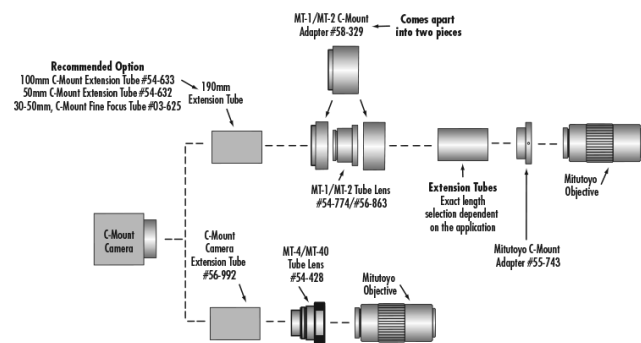

Product Details

- Creates an Image When Used With a Mitutoyo Objective
- Low Cost Alternative to [Mitutoyo VMU](#) and [FS-70 Microscopes](#)
- [Accessory Adapters](#) Available to Ease Integration with C-Mount Cameras

Mitutoyo Tube Lenses function as secondary lenses to form an image using any of the [Mitutoyo Infinity Corrected Objectives](#). They are economical alternatives to the [FS70 Microscope](#) or [Infinitube® In-line Assembly Unit](#). Several options are available, depending upon system requirements. The MT-4 and MT-40 are designed for end-user integration and can easily be used with any C-Mount camera with our Mitutoyo C-Mount Camera Extension Tube [#56-992](#). Mitutoyo Tube Lenses MT-4 Tube Lens is recommended for use with Objectives from 1X to 20X magnification, while the MT-40 is recommended for use with Objectives with >20X magnification. The MT-1 Tube Lens permits the introduction of a beamsplitter to the imaging path, allowing for a custom in-line illumination system. The MT-2 Tube Lens is similar to the MT-1 but with an effective focal length of 400mm, providing twice the stated magnification for any of the Mitutoyo objectives. The MT-L and MT-L4 lenses are designed for the [M Plan NUV](#) and [M Plan UV](#) series of objectives, respectively. [NIR and zoom tube lenses](#) are also available through our line of Precision Zoom Lenses.

Technical Information