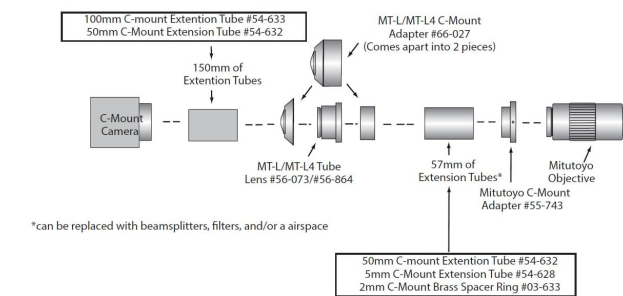

Product Details

- Creates an Image When Used With a Mitutoyo Objective
- Low Cost Alternative to [Mitutoyo VMU](#) and [FS-70 Microscopes](#)
- [Accessory Adapters](#) Available to Ease Integration with C-Mount Cameras

Mitutoyo Tube Lenses function as secondary lenses to form an image using any of the [Mitutoyo Infinity Corrected Objectives](#). They are economical alternatives to the [FS70 Microscope](#) or [Infinite® In-line Assembly Unit](#). Several options are available, depending upon system requirements. The MT-4 and MT-40 are designed for end-user integration and can easily be used with any C-Mount camera with our Mitutoyo C-Mount Camera Extension Tube [#56-992](#). Mitutoyo Tube Lenses MT-4 Tube Lens is recommended for use with Objectives from 1X to 20X magnification, while the MT-40 is recommended for use with Objectives with >20X magnification. The MT-1 Tube Lens permits the introduction of a beamsplitter to the imaging path, allowing for a custom in-line illumination system. The MT-2 Tube Lens is similar to the MT-1 but with an effective focal length of 400mm, providing twice the stated magnification for any of the Mitutoyo objectives. The MT-L and MT-L4 lenses are designed for the [M Plan NUV](#) and [M Plan UV](#) series of objectives, respectively. [NIR and zoom tube lenses](#) are also available through our line of Precision Zoom Lenses.

Technical Information

Units: mm