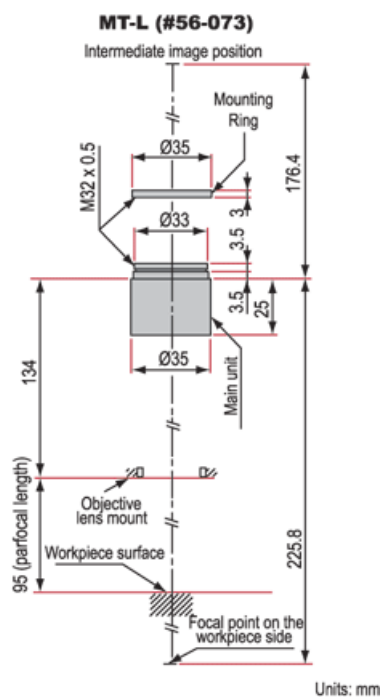

MT-L **Model Number:**
Tube Lens **Type:**

Physical & Mechanical Properties

35.00 **Diameter (mm):**
32.00 **Length (mm):**

Optical Properties

200.00	Focal Length FL (mm):
1X	Magnification:
355 - 1800	Wavelength Range (nm):
24.00	Field Number (mm):
22.00	Entrance Pupil Diameter (mm):

Threading & Mounting

M32 x 0.5 pitch	Mounting Threads:
-----------------	--------------------------

Regulatory Compliance

Exempt	RoHS 2015:
View	Certificate of Conformance:
Contains SVHC(s)	REACH 241:

Product Details

Mitutoyo Tube Lenses function as secondary lenses to form an image using any of the [Mitutoyo Infinity Corrected Objectives](#). They are economical alternatives to the [FS70 Microscope](#) or [Infinite® In-line Assembly Unit](#). Several options are available, depending upon system requirements. The MT-4 and MT-40 are designed for end-user integration and can easily be used with any C-Mount camera with our Mitutoyo C-Mount Camera Extension Tube [#56-992](#). Mitutoyo Tube Lenses MT-4 Tube Lens is recommended for use with Objectives from 1X to 20X magnification, while the MT-40 is recommended for use with Objectives with >20X magnification. The MT-1 Tube Lens permits the introduction of a beamsplitter to the imaging path, allowing for a custom in-line illumination system. The MT-2 Tube Lens is similar to the MT-1 but with an effective focal length of 400mm, providing twice the stated magnification for any of the Mitutoyo objectives. The MT-L and MT-L4 lenses are designed for the [M Plan NUV](#) and [M Plan UV](#) series of objectives, respectively. [NIR and zoom tube lenses](#) are also available through our line of Precision Zoom Lenses.

Technical Information

Units: mm