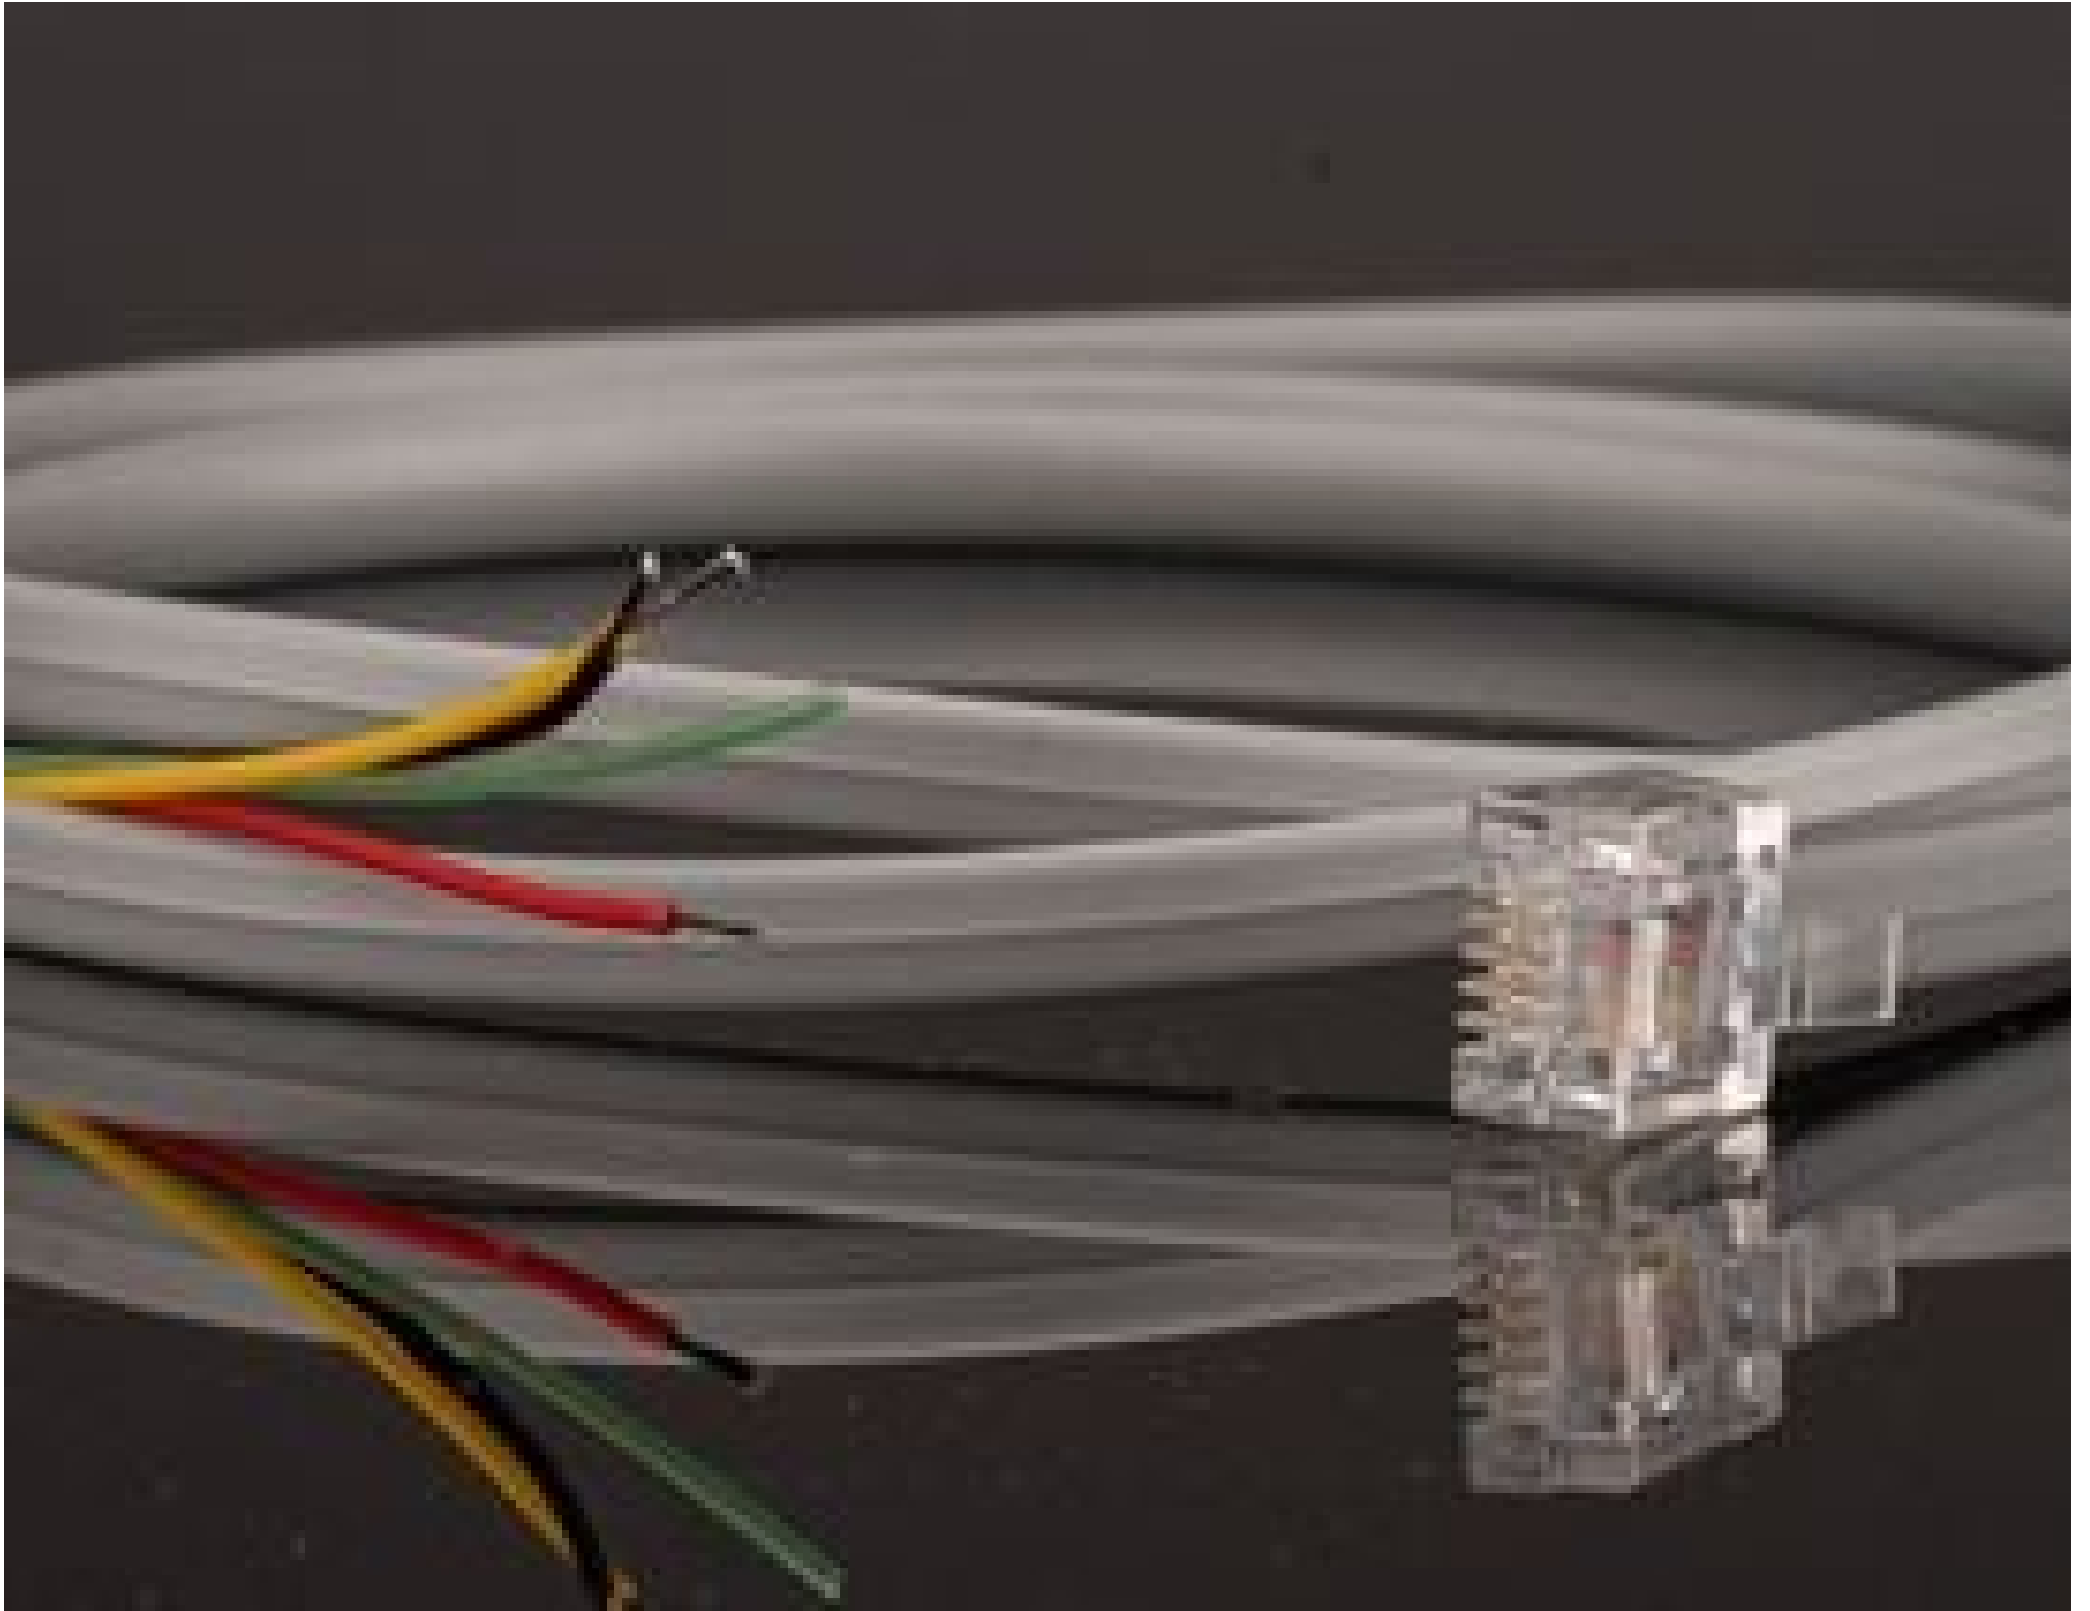

RS-232 Breakout Cable

RS-232 Breakout Cable (#66-035)

Stock **#66-035** [CONTACT US](#)

− 1 + **A$40⁰⁰**

ADD TO CART

Volume Pricing	
Qty 1+	A$40.00 each
Need More?	Request Quote

Product Downloads

General

Accessory **Type of Illumination:**

Regulatory Compliance

Compliant **RoHS 2015:**

Compliant **Reach 224:**

View **Certificate of Conformance:**