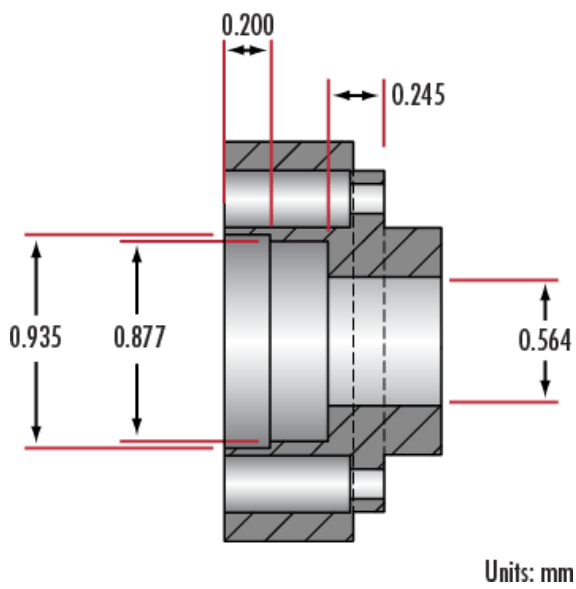

Compliant

RoHS 2015:

Compliant

Reach 224:

Certificate of Conformance:

[View](#)

Product Details

- Direct Replacement for 150W Halogen Illuminators
- 50% Power Savings Compared To Halogen Source
- More than 60,000 Hour LED Lifetime
- For Use with [Fiber Optic Light Guides](#)

SugarCUBE™ LED Illuminators have an output of up to 1700 lumens and are ideal replacements for standard halogen illuminators because LED illuminators last up to 60 times longer than halogen bulbs and never need to be replaced. These illuminators are controllable manually through controls on the front of the unit or via RS-232 for easy integration into computer controlled systems. Optional, easy-to-operate software is also available.

Available with red, green, blue, white, or white options, SugarCUBE™ LED Illuminators fulfill a wide range of machine vision applications. The standard white unit offers an output power of greater than 1450 lumens and a radiant flux of 1200mW. A fiber optic adapter required to connect a light guide to the illuminator.

Technical Information

#66-302

Stock Number	Description	Shoulder Diameter (Inches)	Ferrule Diameter (Inches)	Compatible Illuminator	Compatible Light Guide
#66-301	SugarCUBE™ Light Guide Adapter - 50	0.752	0.564	Red, Green, Blue, White, Ultra White	54-210, 39-826, 58-839, 54-174, 38-659, 39-369, 39-370, 39-371 Ultra White MUST use liquid light guides
#66-302	SugarCUBE™ Light Guide Adapter - 52	0.877	0.564	Red, Green, Blue, White, Ultra White	54-210, 39-826, 58-839, 54-174, 38-659, 39-369, 39-370, 39-371 Ultra White MUST use liquid light guides
#66-303	SugarCUBE™ Light Guide Adapter - 53	1.505	0.439	Red, Green, Blue, White	
#66-304	SugarCUBE™ Light Guide Adapter - 56	0.207	0.19	Red, Green, Blue, White	54-199, 42-344, 39-365, 42-345, 40-644, 39-366
#66-305	SugarCUBE™ Light Guide Adapter - 57	0.255	0.19	Red, Green, Blue, White	54-199, 42-344, 39-365, 42-345, 40-644, 39-366
#66-306	SugarCUBE™ Light Guide Adapter - 58	0.424	0.314	Red, Green, Blue, White	54-202, 53-045, 40-639, 42-346, 42-347, 39-367, 39-368, 53-689, 53-692, 53-690, 53-693, 53-691, 53-694
#66-307	SugarCUBE™ Light Guide Adapter - 65	1.52	0.63	Red, Green, Blue, White	54-212
#66-308	SugarCUBE™ Light Guide Adapter - 66	1.52	0.565	Red, Green, Blue, White	54-210, 39-826, 58-839, 54-174, 38-659, 39-369, 39-370, 39-371
#13-536	SugarCUBE™ Light Guide Adapter - 3mm	0.57	0.314	Red, Green, Blue, White, Ultra White	54-202, 53-045, 40-639, 42-346, 42-347, 39-367, 39-368, 53-689, 53-692, 53-690, 53-693, 53-691, 53-694 Ultra White MUST use liquid light guides
#13-537	SugarCUBE™ Light Guide Adapter - 5mm	0.455	0.314	Red, Green, Blue, White, Ultra White	54-202, 53-045, 40-639, 42-346, 42-347, 39-367, 39-368, 53-689, 53-692, 53-690, 53-693, 53-691, 53-694 Ultra White MUST use liquid light guides