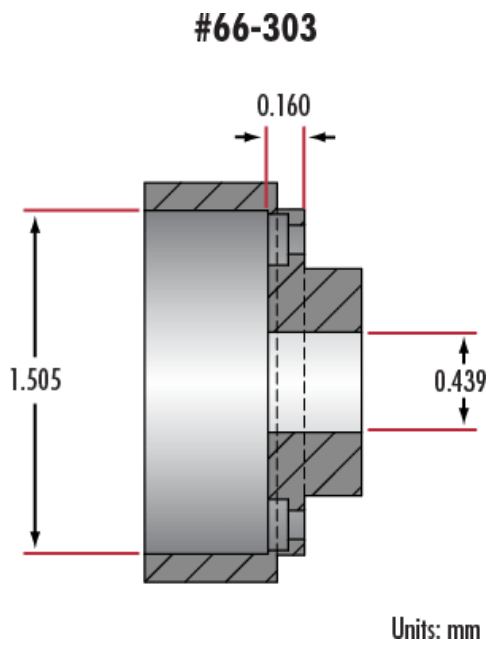

Compliant

RoHS 2015:

Compliant

Reach 224:

Certificate of Conformance:

[View](#)

Product Details

- Direct Replacement for 150W Halogen Illuminators
- 50% Power Savings Compared To Halogen Source
- More than 60,000 Hour LED Lifetime
- For Use with [Fiber Optic Light Guides](#)

SugarCUBE™ LED Illuminators have an output of up to 1700 lumens and are ideal replacements for standard halogen illuminators because LED illuminators last up to 60 times longer than halogen bulbs and never need to be replaced. These illuminators are controllable manually through controls on the front of the unit or via RS-232 for easy integration into computer controlled systems. Optional, easy-to-operate software is also available.

Available with red, green, blue, white, or white options, SugarCUBE™ LED Illuminators fulfill a wide range of machine vision applications. The standard white unit offers an output power of greater than 1450 lumens and a radiant flux of 1200mW. A fiber optic adapter required to connect a light guide to the illuminator.

Technical Information

Stock Number	Description	Shoulder Diameter (Inches)	Ferrule Diameter (Inches)	Compatible Illuminator	Compatible Light Guide
#66-301	SugarCUBE™ Light Guide Adapter - 50	0.752	0.564	Red, Green, Blue, White, Ultra White	54-210, 39-826, 58-839, 54-174, 38-659, 39-369, 39-370, 39-371 Ultra White MUST use liquid light guides
#66-302	SugarCUBE™ Light Guide Adapter - 52	0.877	0.564	Red, Green, Blue, White, Ultra White	54-210, 39-826, 58-839, 54-174, 38-659, 39-369, 39-370, 39-371 Ultra White MUST use liquid light guides
#66-303	SugarCUBE™ Light Guide Adapter - 53	1.505	0.439	Red, Green, Blue, White	
#66-304	SugarCUBE™ Light Guide Adapter - 56	0.207	0.19	Red, Green, Blue, White	54-199, 42-344, 39-365, 42-345, 40-644, 39-366
#66-305	SugarCUBE™ Light Guide Adapter - 57	0.255	0.19	Red, Green, Blue, White	54-199, 42-344, 39-365, 42-345, 40-644, 39-366
#66-306	SugarCUBE™ Light Guide Adapter - 58	0.424	0.314	Red, Green, Blue, White	54-202, 53-045, 40-639, 42-346, 42-347, 39-367, 39-368, 53-689, 53-692, 53-690, 53-693, 53-691, 53-694
#66-307	SugarCUBE™ Light Guide Adapter - 65	1.52	0.63	Red, Green, Blue, White	54-212
#66-308	SugarCUBE™ Light Guide Adapter - 66	1.52	0.565	Red, Green, Blue, White	54-210, 39-826, 58-839, 54-174, 38-659, 39-369, 39-370, 39-371
#13-536	SugarCUBE™ Light Guide Adapter - 3mm	0.57	0.314	Red, Green, Blue, White, Ultra White	54-202, 53-045, 40-639, 42-346, 42-347, 39-367, 39-368, 53-689, 53-692, 53-690, 53-693, 53-691, 53-694 Ultra White MUST use liquid light guides
#13-537	SugarCUBE™ Light Guide Adapter - 5mm	0.455	0.314	Red, Green, Blue, White, Ultra White	54-202, 53-045, 40-639, 42-346, 42-347, 39-367, 39-368, 53-689, 53-692, 53-690, 53-693, 53-691, 53-694 Ultra White MUST use liquid light guides