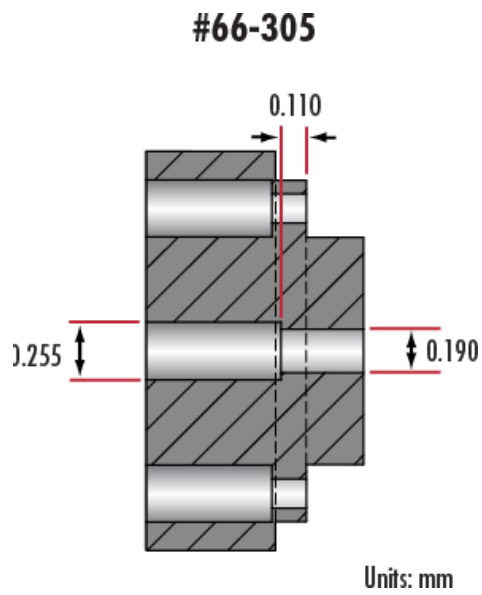

Compliant

RoHS 2015:

Compliant

Reach 224:

View

Certificate of Conformance:

Product Details

- Direct Replacement for 150W Halogen Illuminators
- 50% Power Savings Compared To Halogen Source
- More than 60,000 Hour LED Lifetime
- For Use with [Fiber Optic Light Guides](#)

SugarCUBE™ LED Illuminators have an output of up to 1700 lumens and are ideal replacements for standard halogen illuminators because LED illuminators last up to 60 times longer than halogen bulbs and never need to be replaced. These illuminators are controllable manually through controls on the front of the unit or via RS-232 for easy integration into computer controlled systems. Optional, easy-to-operate software is also available.

Available with red, green, blue, white, or white options, SugarCUBE™ LED Illuminators fulfill a wide range of machine vision applications. The standard white unit offers an output power of greater than 1450 lumens and a radiant flux of 1200mW. A fiber optic adapter required to connect a light guide to the illuminator.

Technical Information

Stock Number	Description	Shoulder Diameter (Inches)	Ferrule Diameter (Inches)	Compatible Illuminator	Compatible Light Guide
#66-301	SugarCUBE™ Light Guide Adapter - 50	0.752	0.564	Red, Green, Blue, White, Ultra White	54-210, 39-826, 58-839, 54-174, 38-659, 39-369, 39-370, 39-371 Ultra White MUST use liquid light guides
#66-302	SugarCUBE™ Light Guide Adapter - 52	0.877	0.564	Red, Green, Blue, White, Ultra White	54-210, 39-826, 58-839, 54-174, 38-659, 39-369, 39-370, 39-371 Ultra White MUST use liquid light guides
#66-303	SugarCUBE™ Light Guide Adapter - 53	1.505	0.439	Red, Green, Blue, White	
#66-304	SugarCUBE™ Light Guide Adapter - 56	0.207	0.19	Red, Green, Blue, White	54-199, 42-344, 39-365, 42-345, 40-644, 39-366
#66-305	SugarCUBE™ Light Guide Adapter - 57	0.255	0.19	Red, Green, Blue, White	54-199, 42-344, 39-365, 42-345, 40-644, 39-366
#66-306	SugarCUBE™ Light Guide Adapter - 58	0.424	0.314	Red, Green, Blue, White	54-202, 53-045, 40-639, 42-346, 42-347, 39-367, 39-368, 53-689, 53-692, 53-690, 53-693, 53-691, 53-694
#66-307	SugarCUBE™ Light Guide Adapter - 65	1.52	0.63	Red, Green, Blue, White	54-212
#66-308	SugarCUBE™ Light Guide Adapter - 66	1.52	0.565	Red, Green, Blue, White	54-210, 39-826, 58-839, 54-174, 38-659, 39-369, 39-370, 39-371
#13-536	SugarCUBE™ Light Guide Adapter - 3mm	0.57	0.314	Red, Green, Blue, White, Ultra White	54-202, 53-045, 40-639, 42-346, 42-347, 39-367, 39-368, 53-689, 53-692, 53-690, 53-693, 53-691, 53-694 Ultra White MUST use liquid light guides
#13-537	SugarCUBE™ Light Guide Adapter - 5mm	0.455	0.314	Red, Green, Blue, White, Ultra White	54-202, 53-045, 40-639, 42-346, 42-347, 39-367, 39-368, 53-689, 53-692, 53-690, 53-693, 53-691, 53-694 Ultra White MUST use liquid light guides