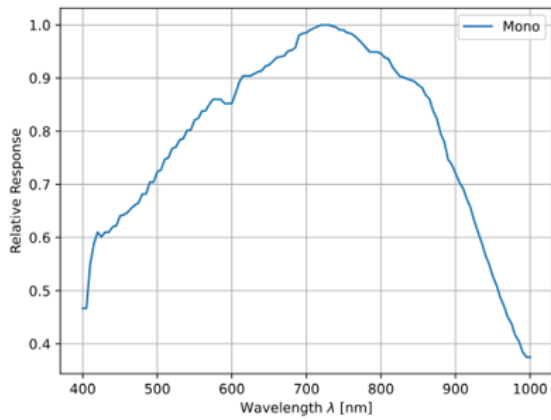

- USB 3.0 with SONY Pregius S Sensors up to 24MP and 160 fps
- Proven Compact Housing (29 x 29mm)
- Powerful Computer Vision Feature Set with Optional Beyond Features
- [Basler ace USB 3.0 Cameras](#) Also Available

Basler ace2 USB 3.0 Cameras are available in two versions that provide optimized hardware design, proven compact and robust housing, and state of the art CMOS sensor technology with excellent image quality from Sony's 2nd-Gen Pregius, 3rd-Gen STARVIS, or the latest 4th-Gen Pregius S sensors. These second-generation Ace cameras include all of the components of the first-generation Ace cameras along with integrated features such as a status LED, removable IR cut filter, and robust MB connector. The Basler ace2 USB 3.0 Camera Basic version offers excellent price to performance ratio with powerful Computer Vision feature set, while the Pro version unlocks unique advanced Beyond features such as Pixel Beyond and Compression Beyond for maximum performance to meet with demanding application requirements. These cameras include the industry proven Basler Pylon SDK Software and Driver and conform to GenICam (USB3 Vision) standards, making them a fast and cost-effective solution to software integration. Basler ace2 Cameras are available in both USB 3.0 and GigE interfaces and are ideal for a wide range of applications such as factory automation and industrial robotics.

Technical Information

IMX676 Sensor QE Curve